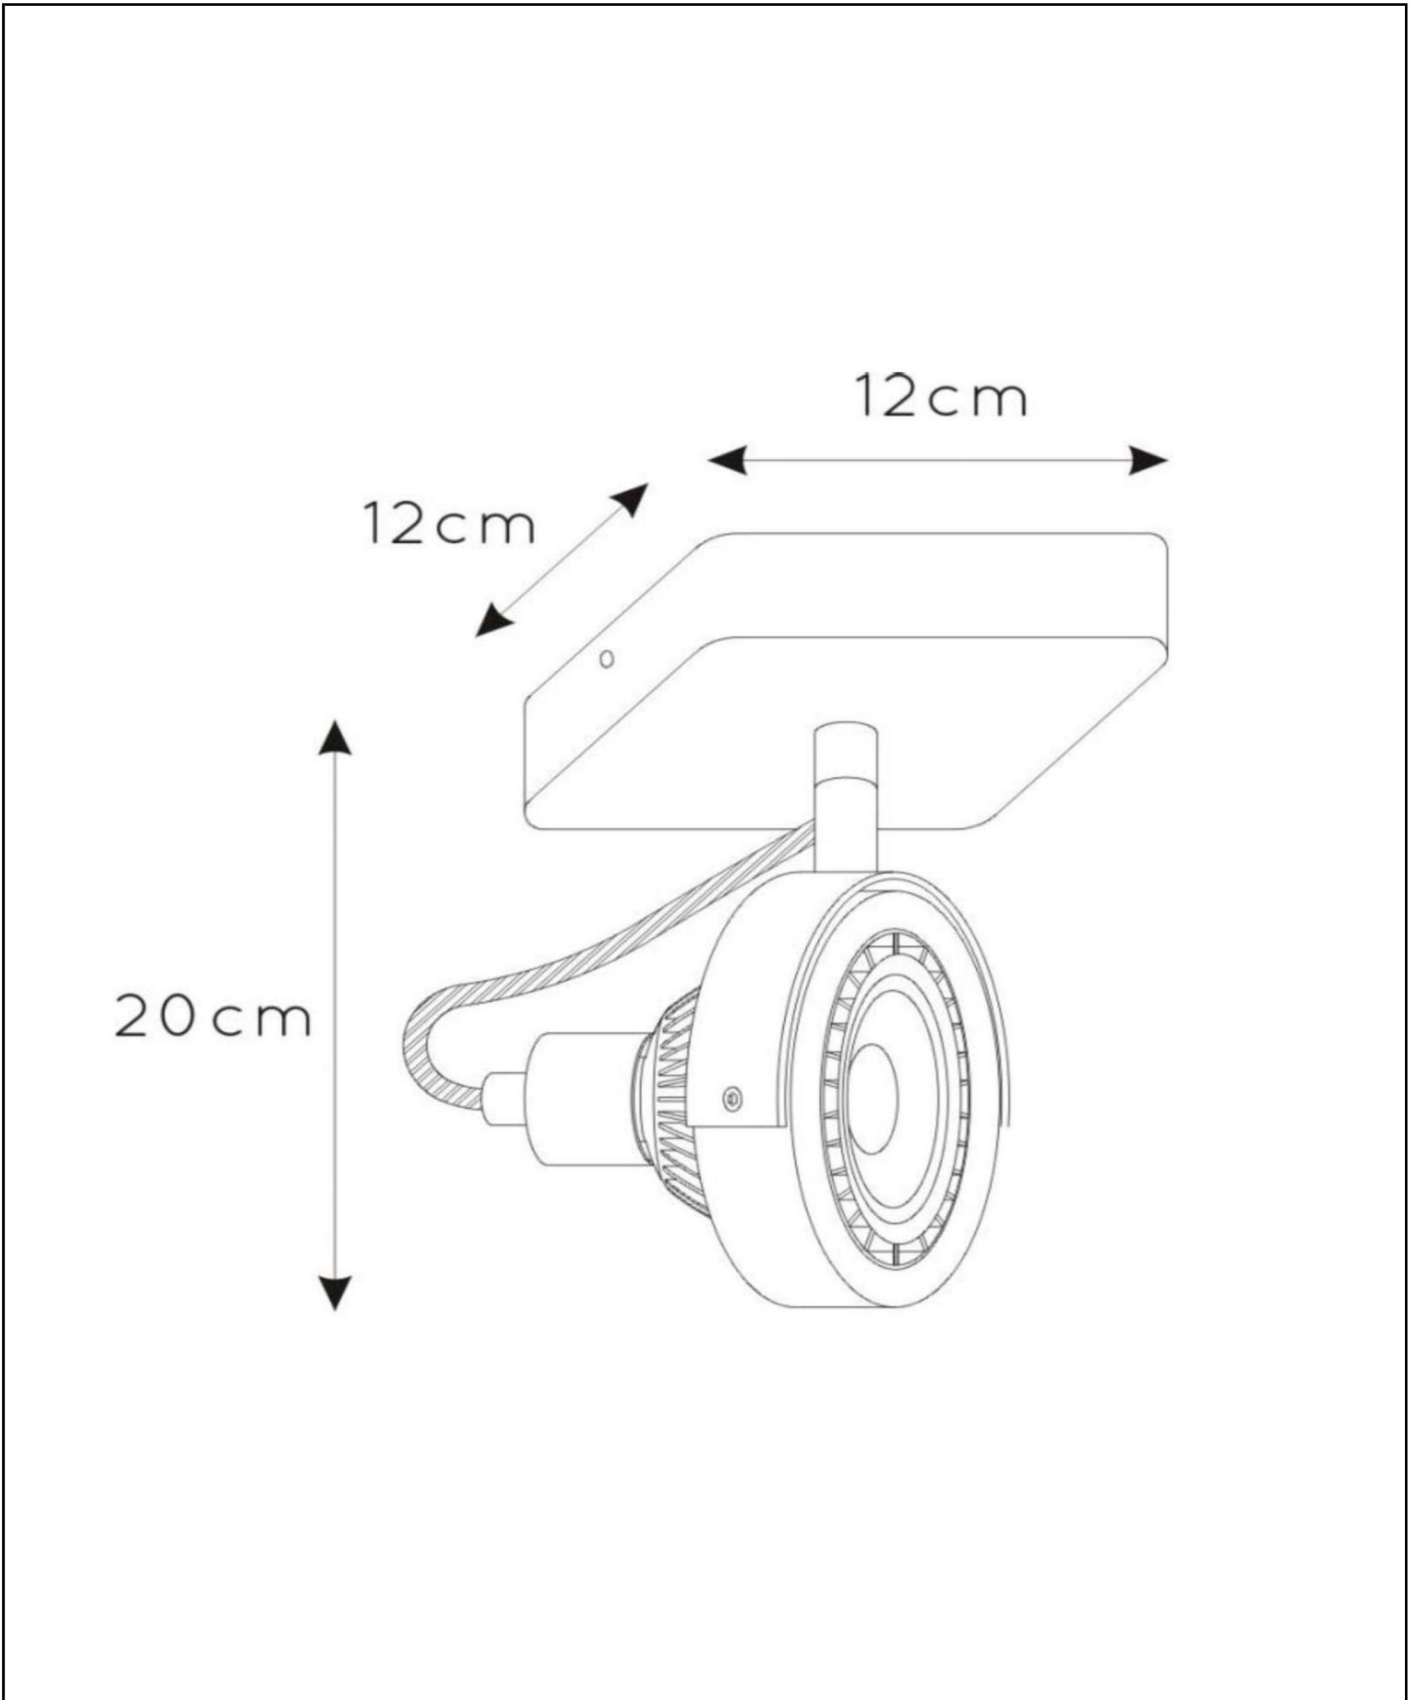

TALA LED

Item number: 31931/12/31
EAN code: 54 11212315700

For more specifications or dimensions of this product please visit www.lucide.com