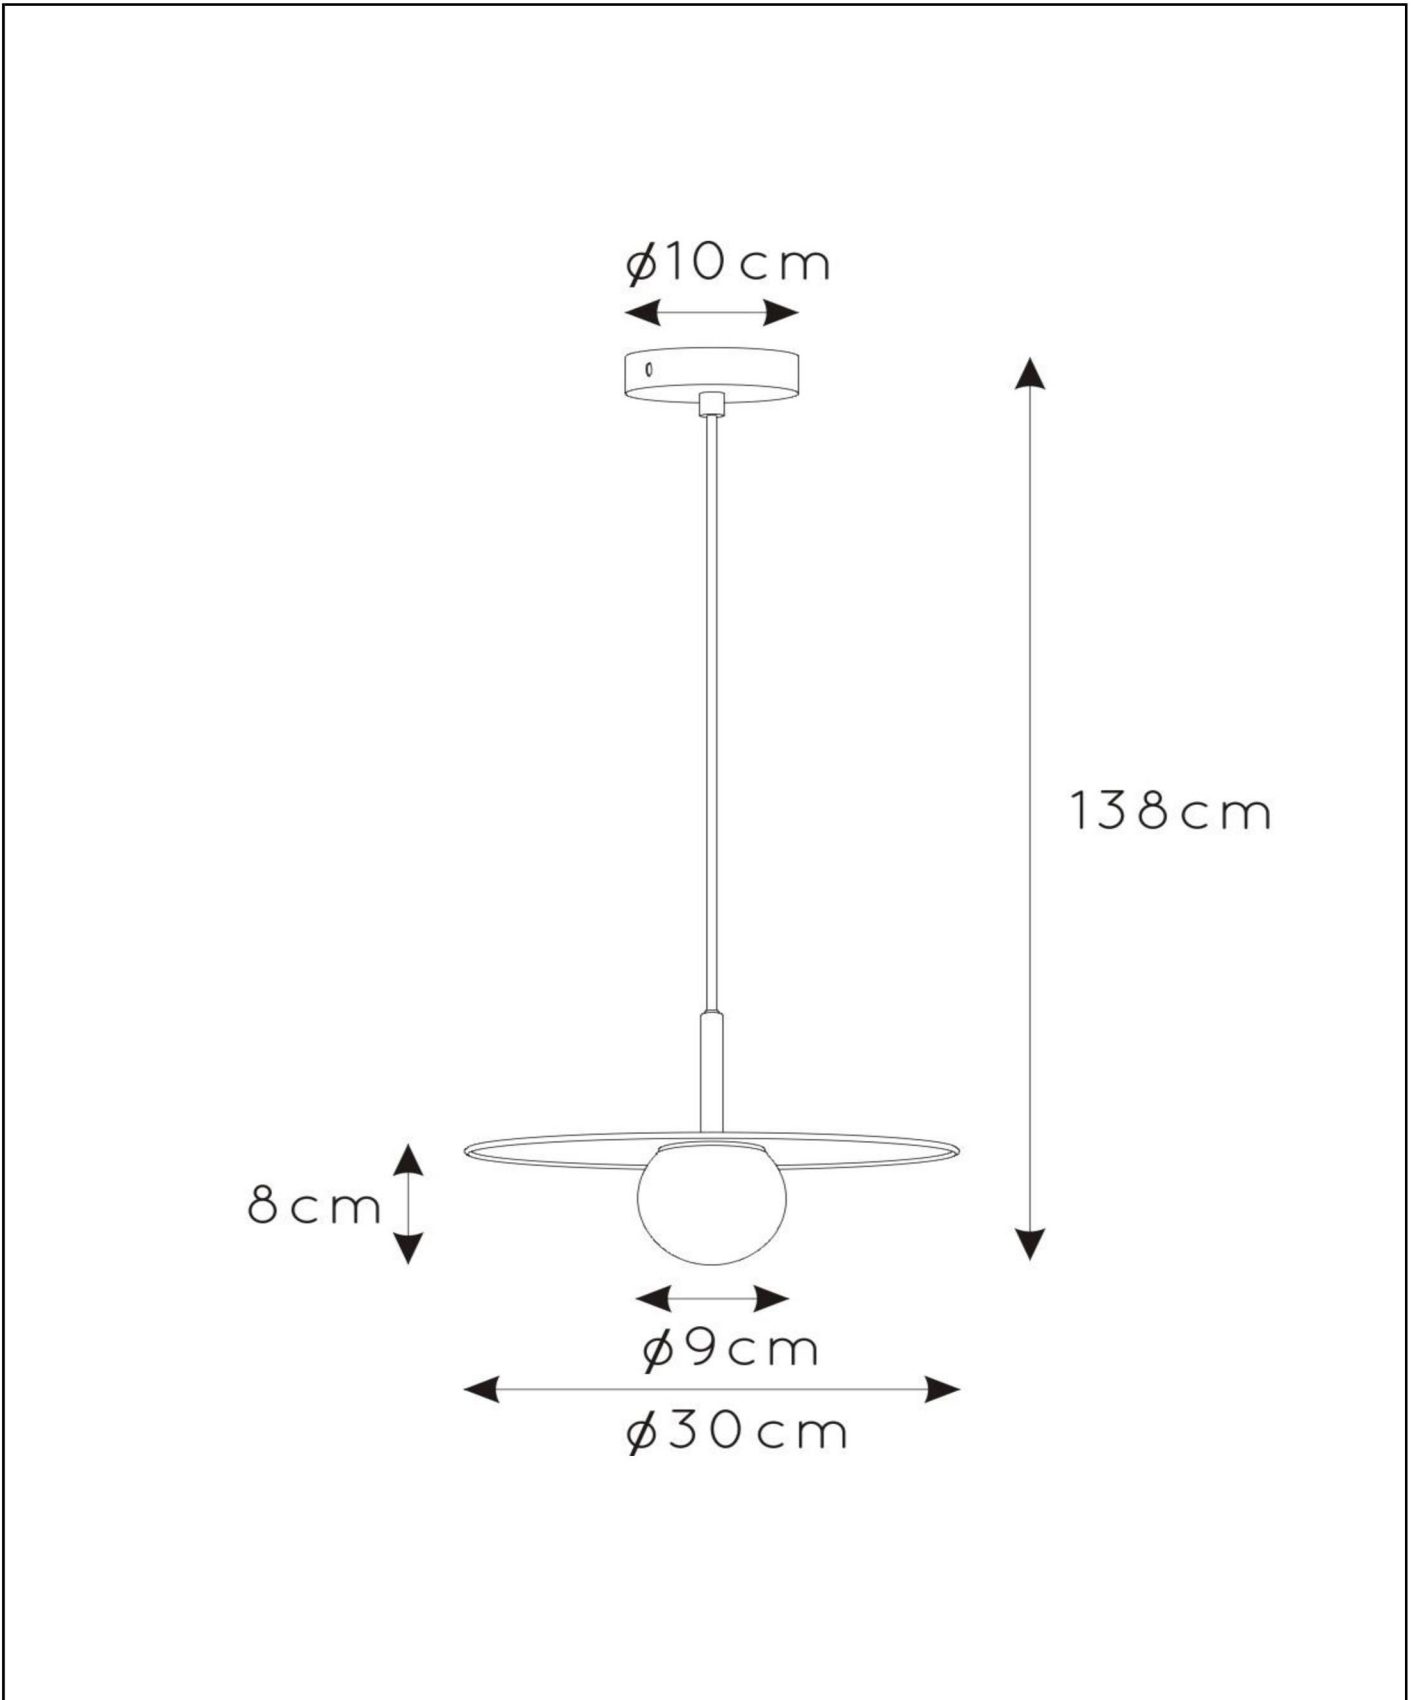

**TOPHER**

Item number: 3049130/12  
 EAN code: 54 1121230 2977

For more specifications or dimensions of this product please visit [www.lucide.com](http://www.lucide.com)