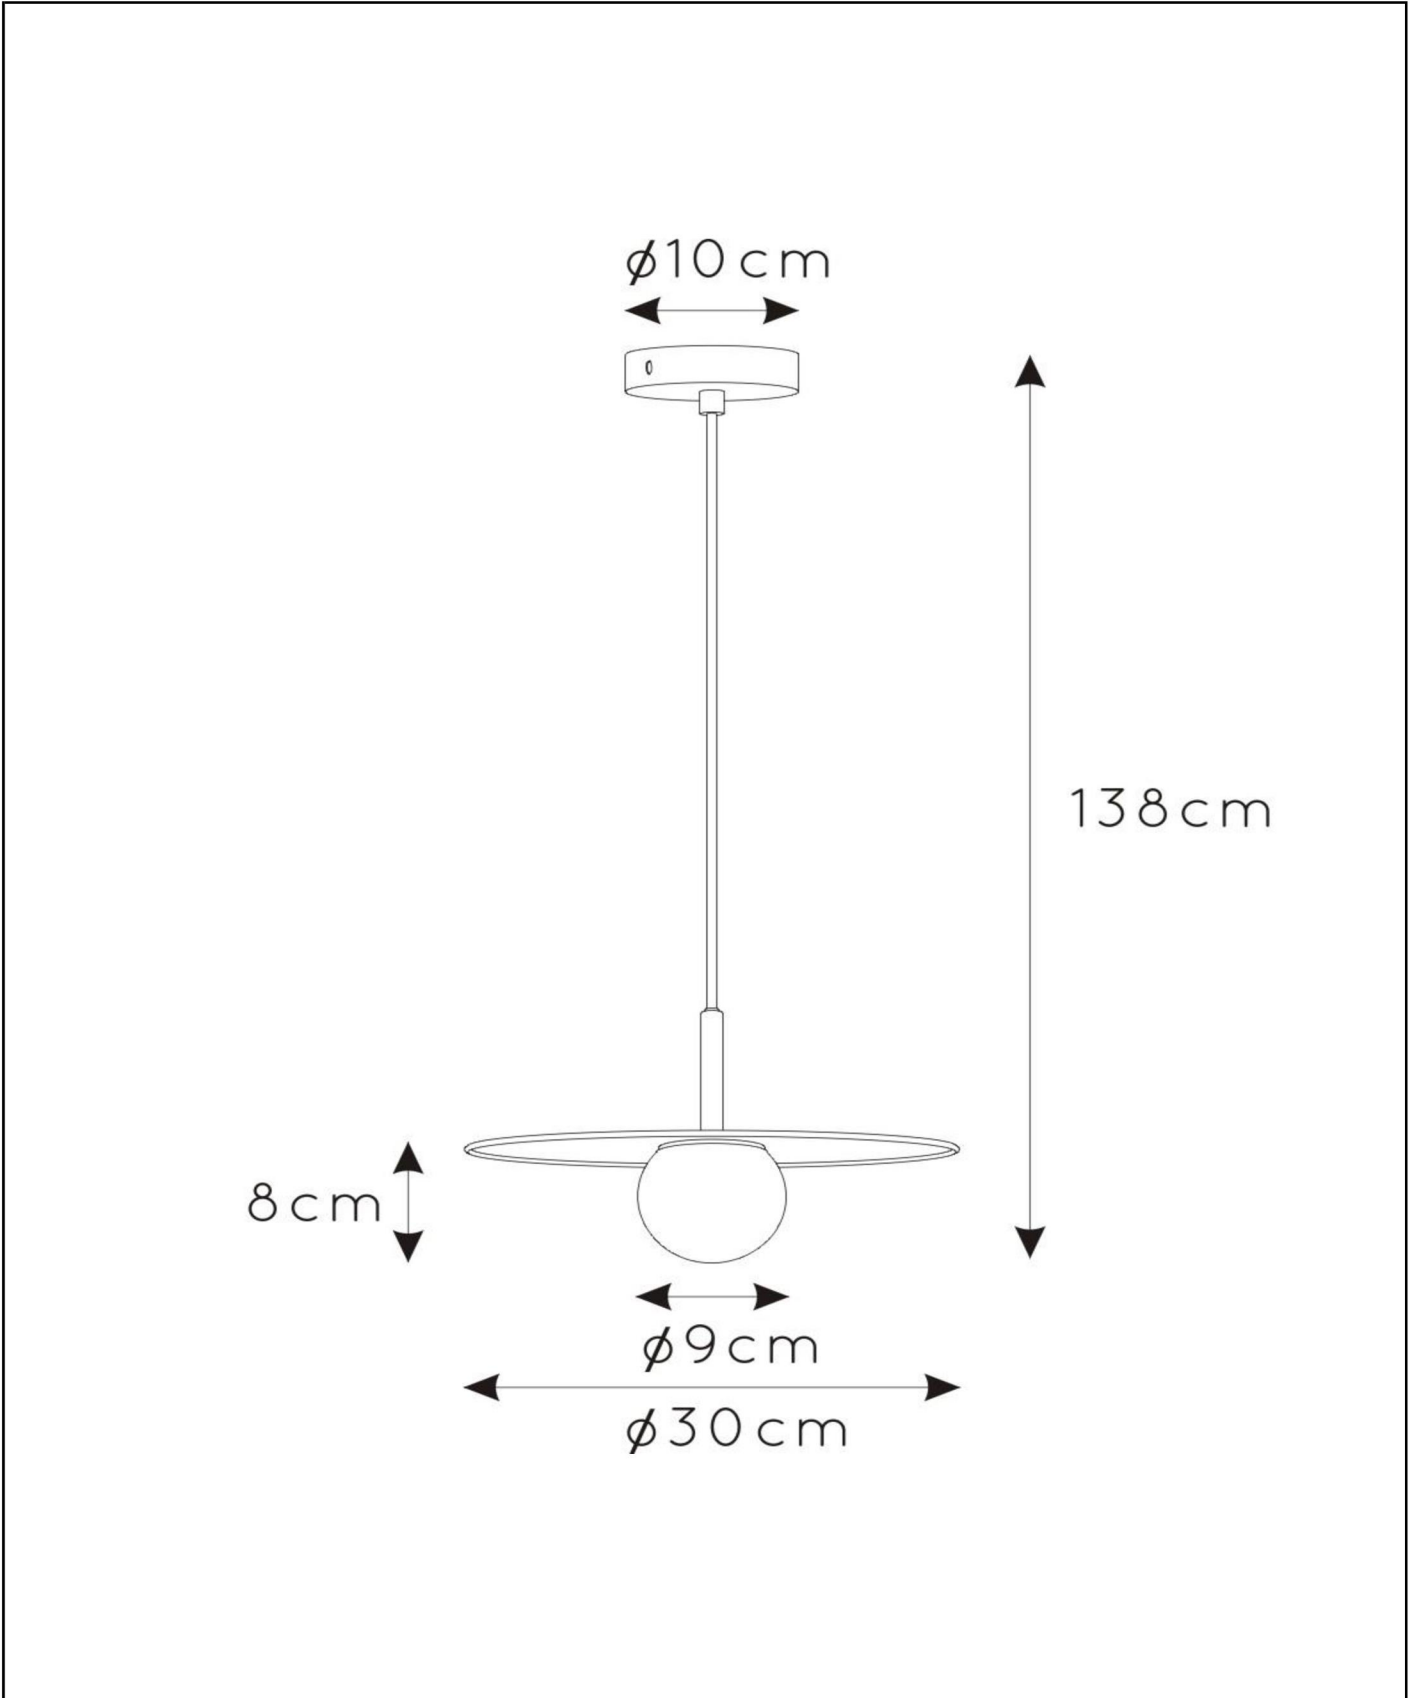

TOPHER

Item number: 3049130/02
 EAN code: 54 1121230 2960

For more specifications or dimensions of this product please visit www.lucide.com