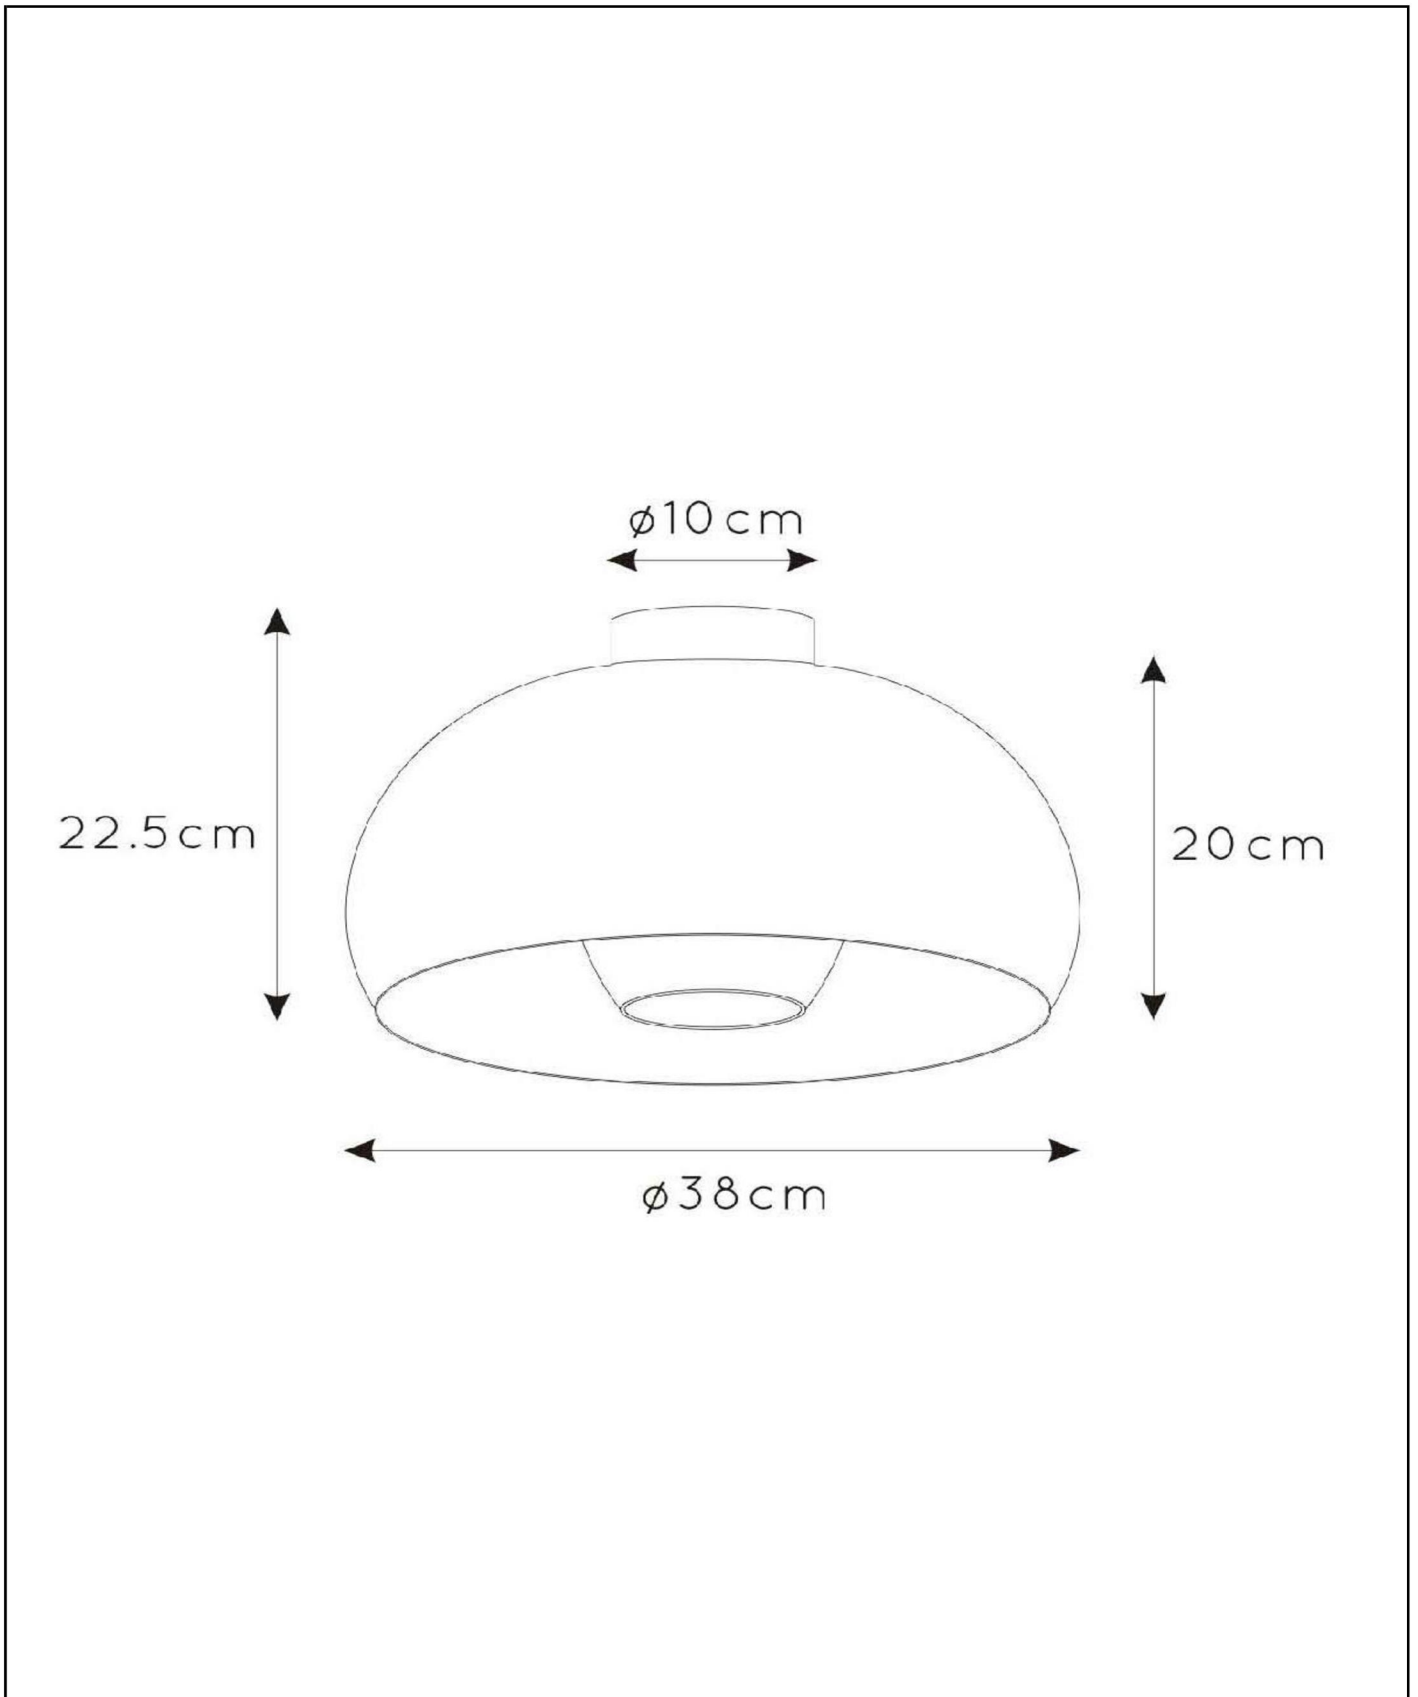

SHARAN

Item number: 30 186/38/33
EAN code: 54 1121230 2939

For more specifications or dimensions of this product please visit
www.lucide.com