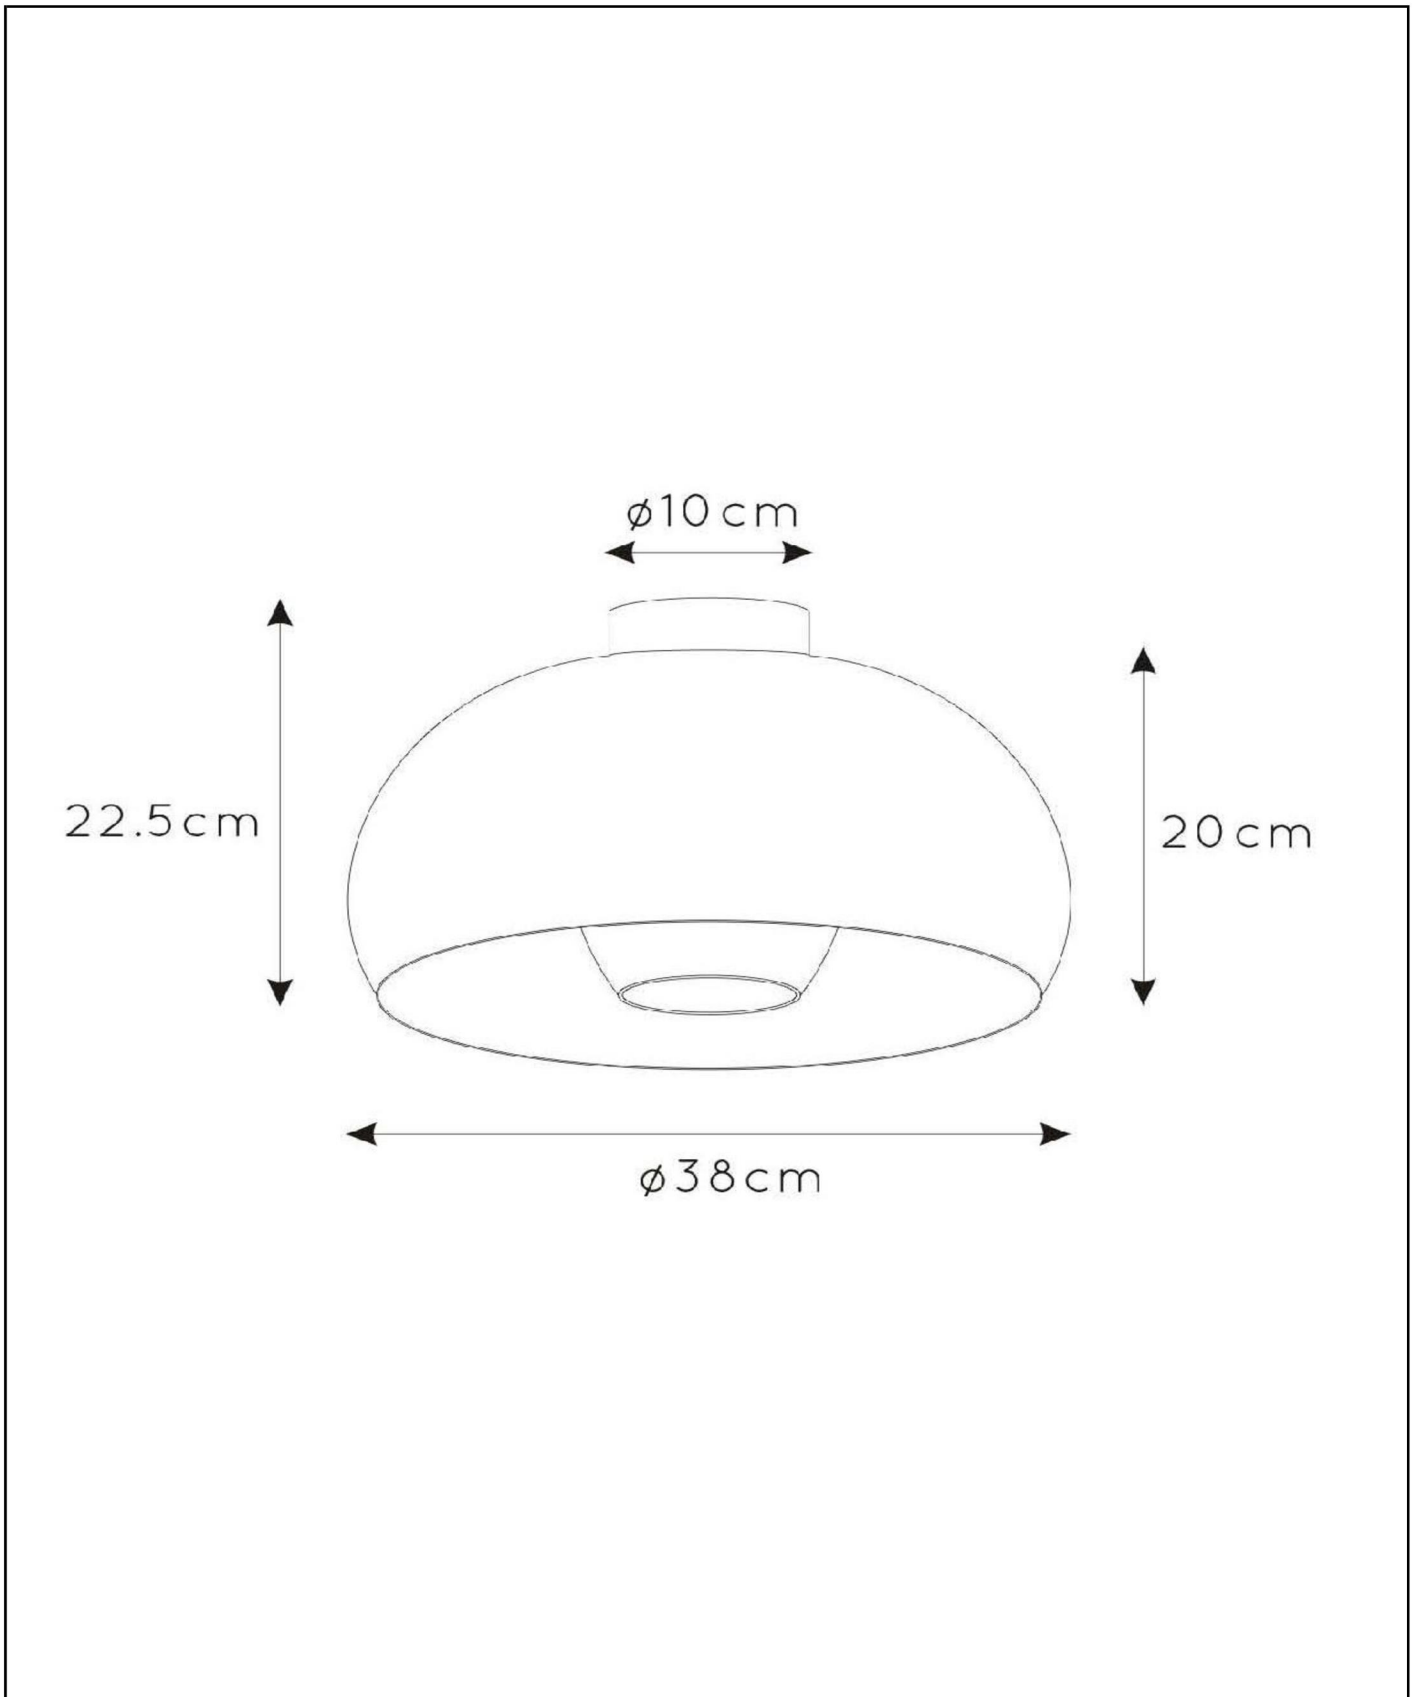

SHARAN

Item number: 30 186/38/30
EAN code: 54 1121230 2922

For more specifications or dimensions of this product please visit
www.lucide.com