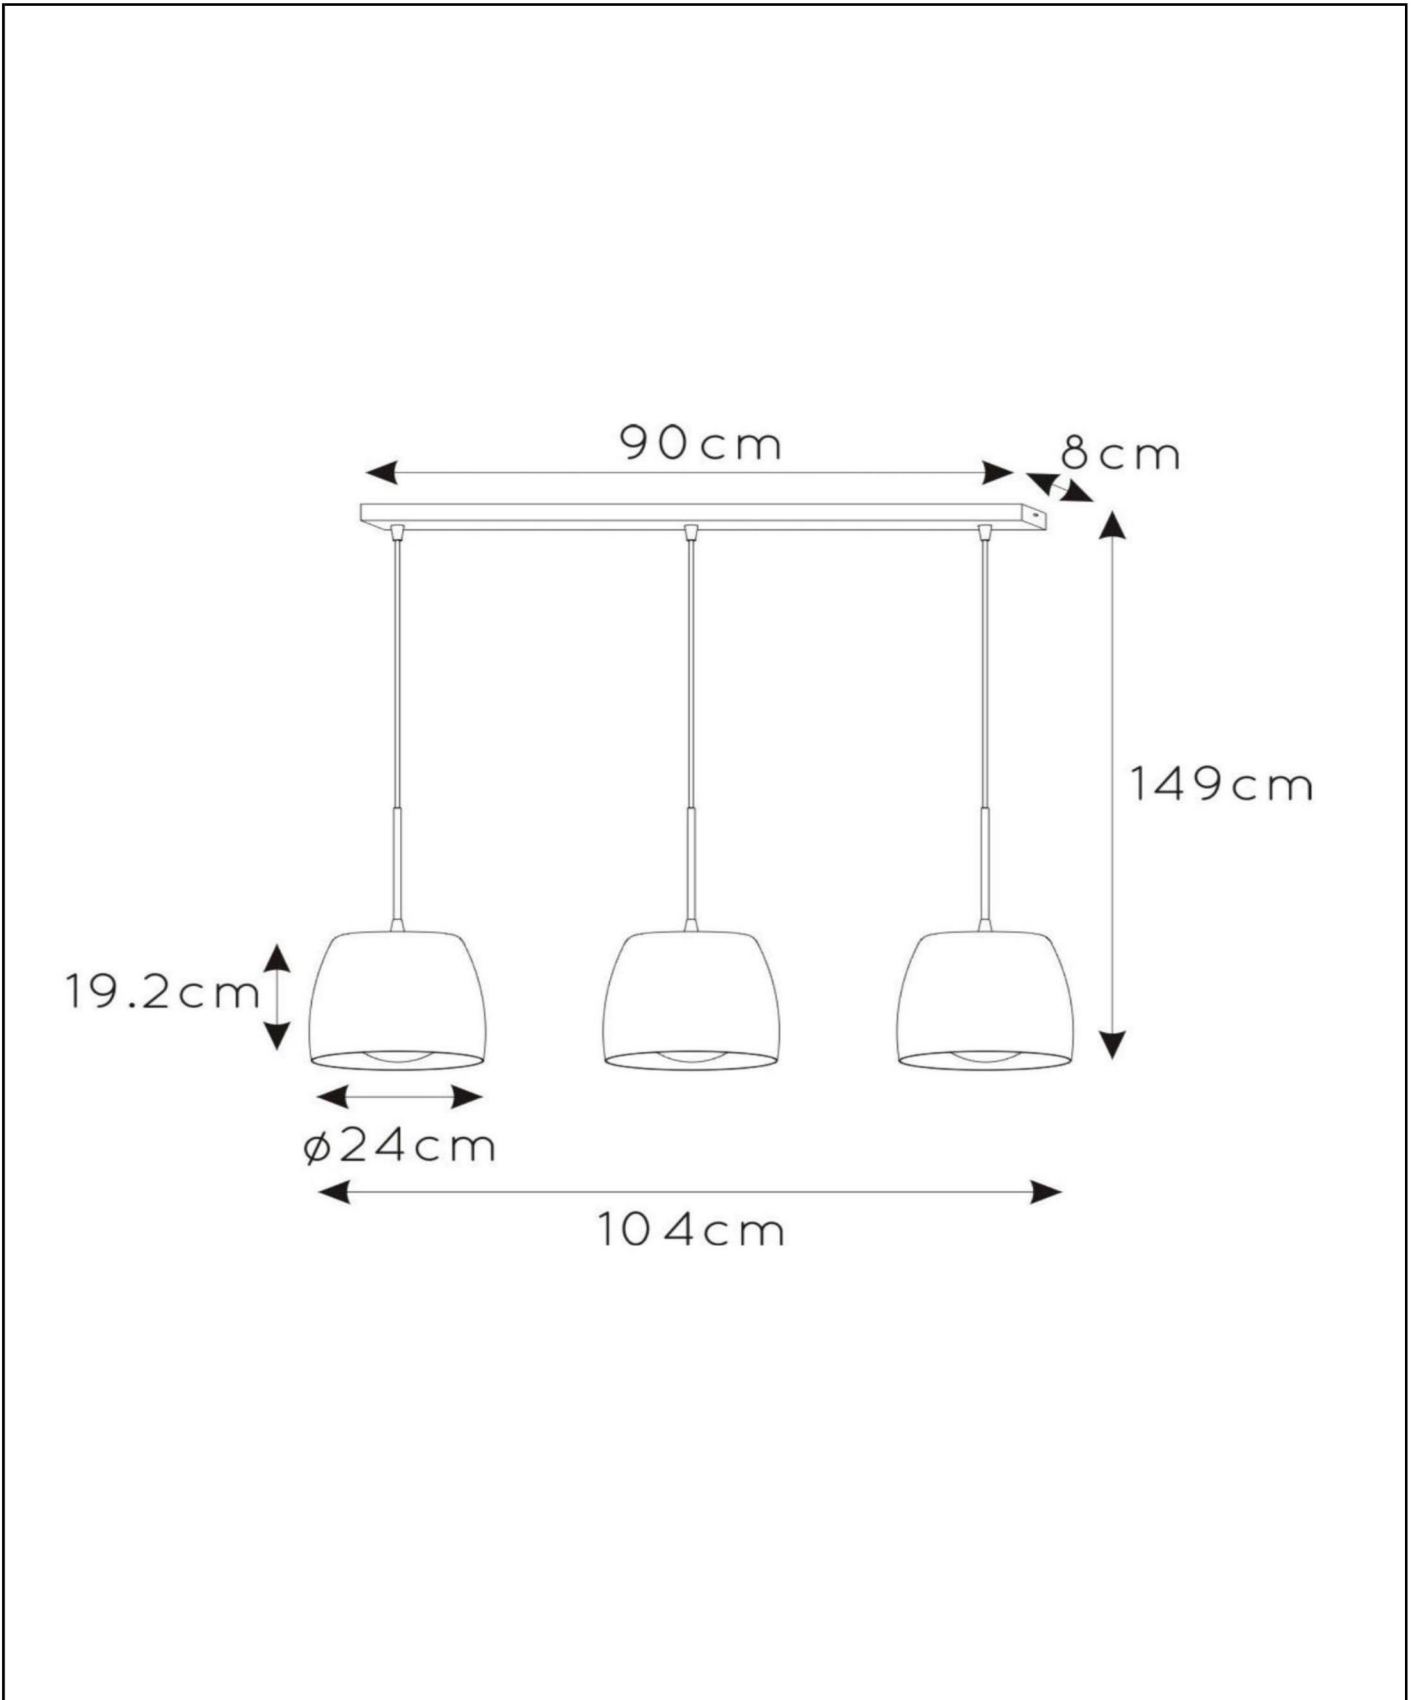

**NOLAN**

Item number: 30488/03/33  
 EAN code: 54 1121230 2908

For more specifications or dimensions of this product please visit [www.lucide.com](http://www.lucide.com)