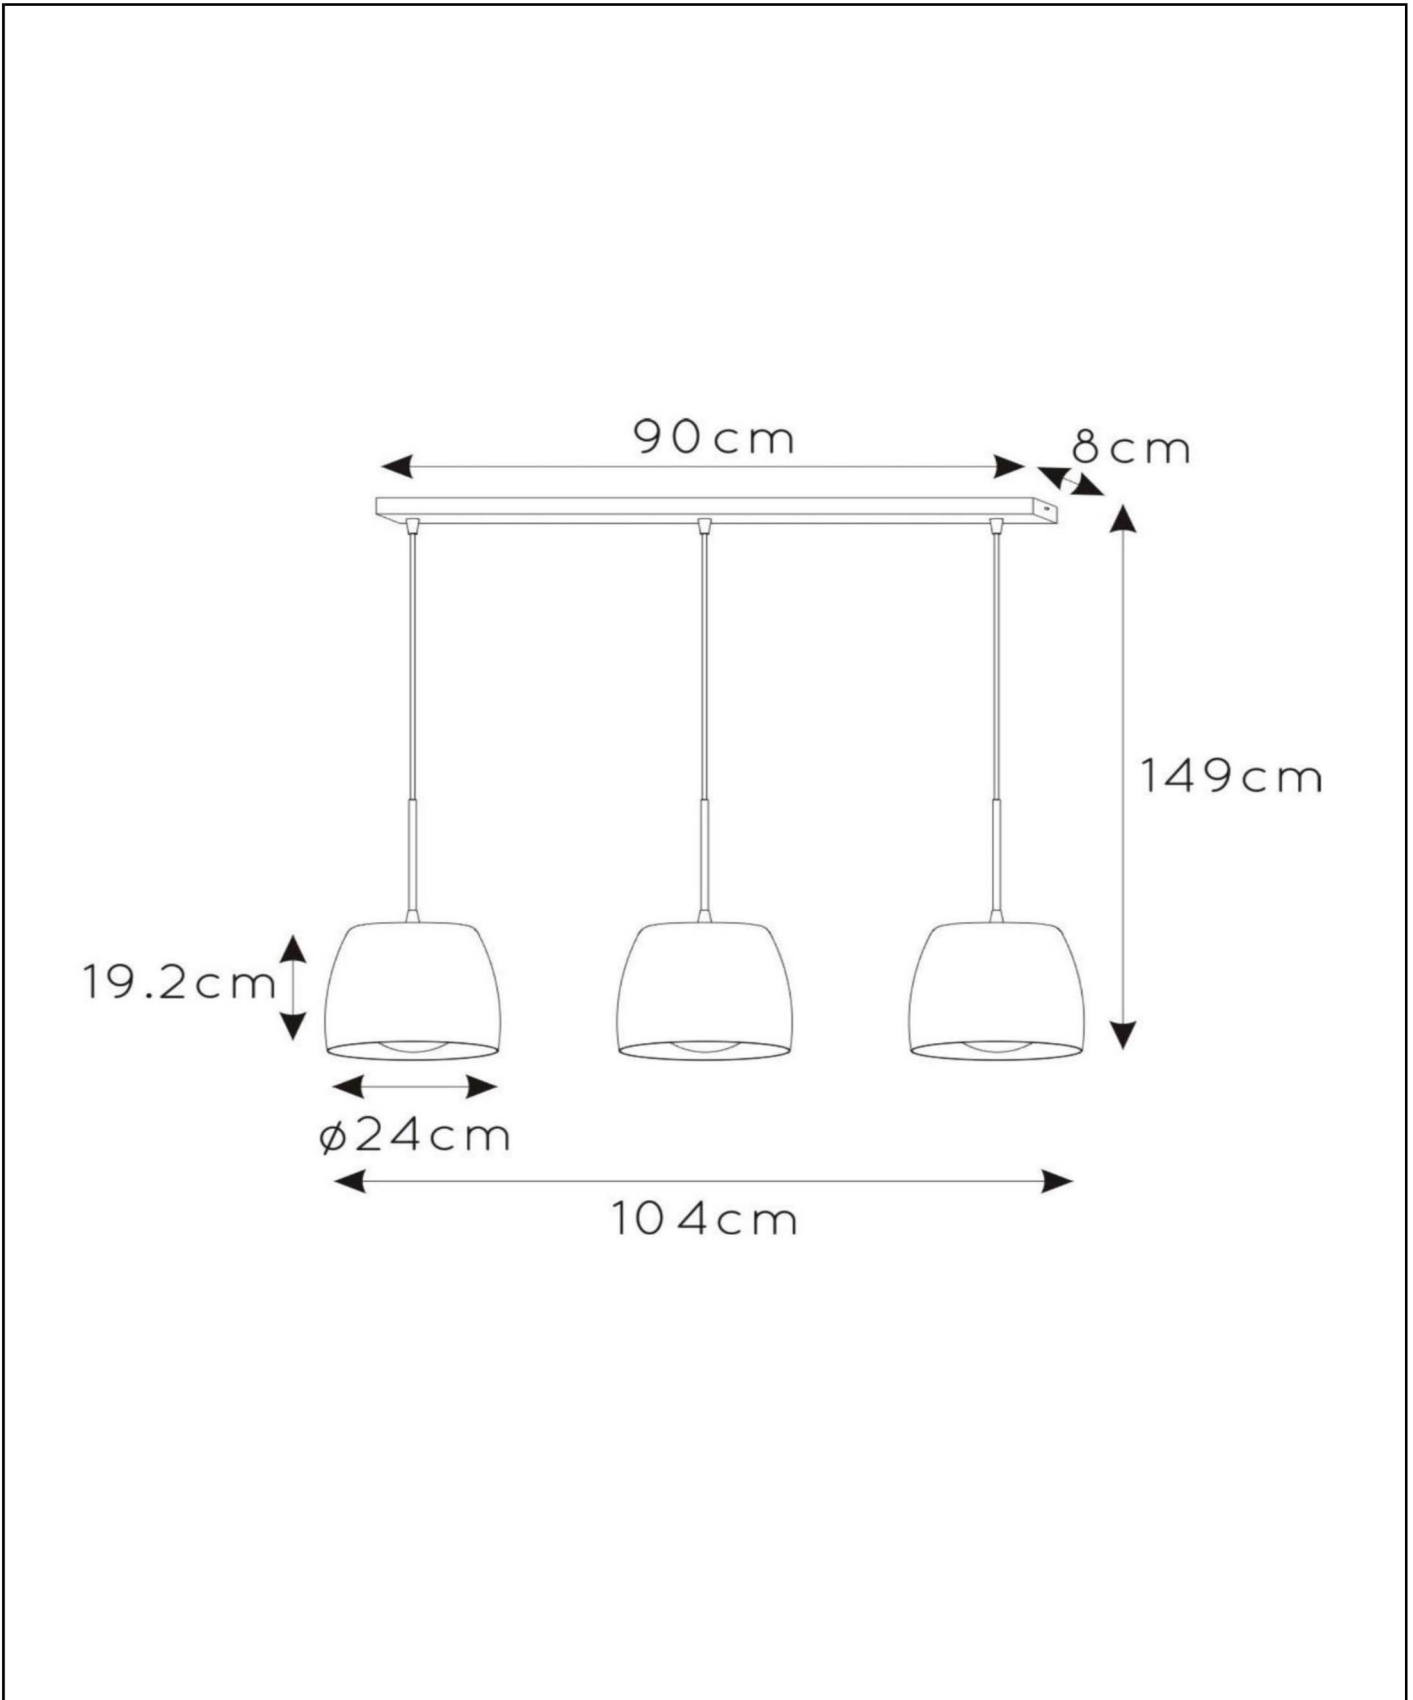

**NOLAN**

Item number: 30488/03/30  
 EAN code: 54 1121230 2892

For more specifications or dimensions of this product please visit [www.lucide.com](http://www.lucide.com)