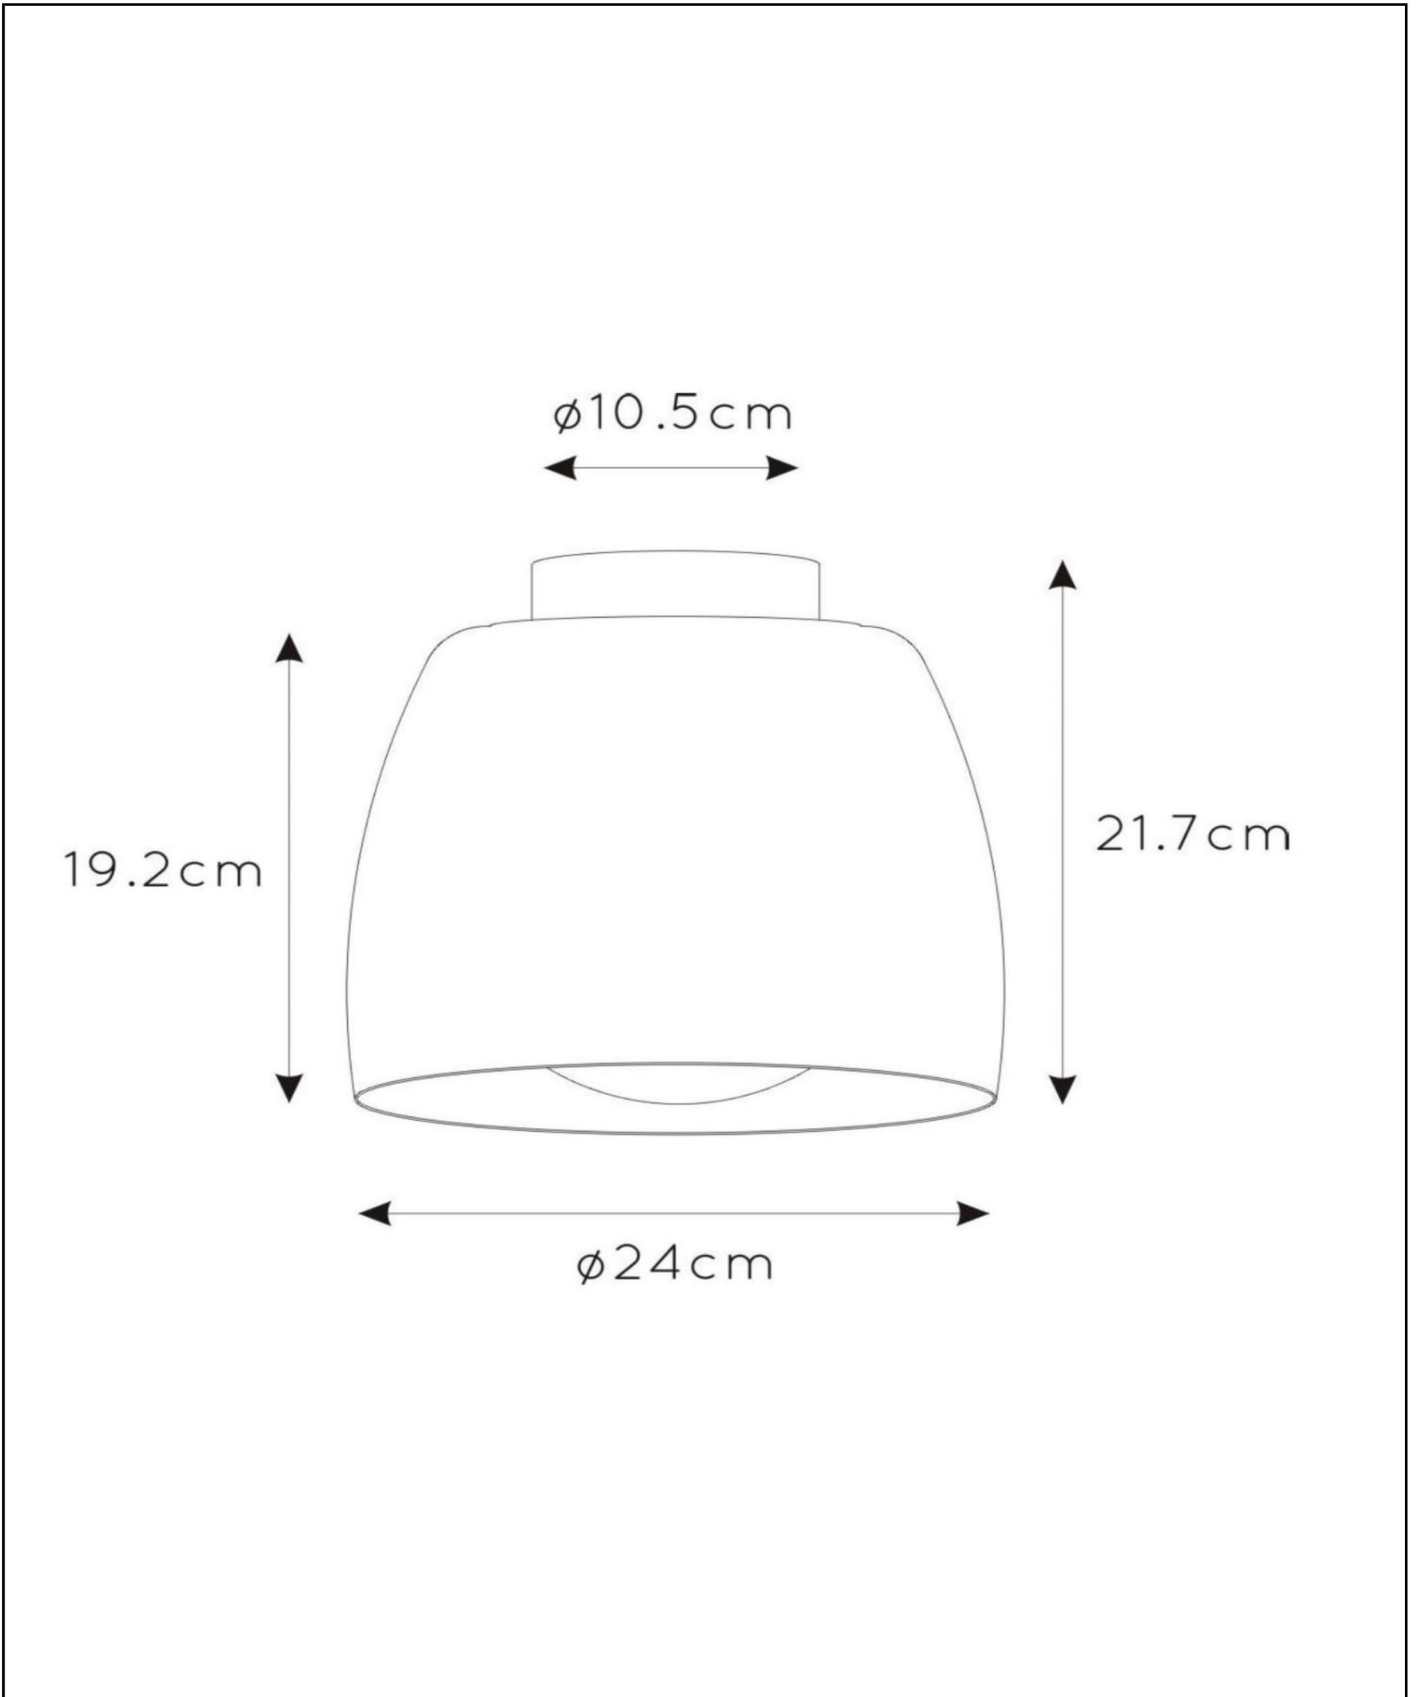

**NOLAN**

Item number: 30 188/0 1/30  
EAN code: 54 1121230 2854

For more specifications or dimensions of this product please visit [www.lucide.com](http://www.lucide.com)