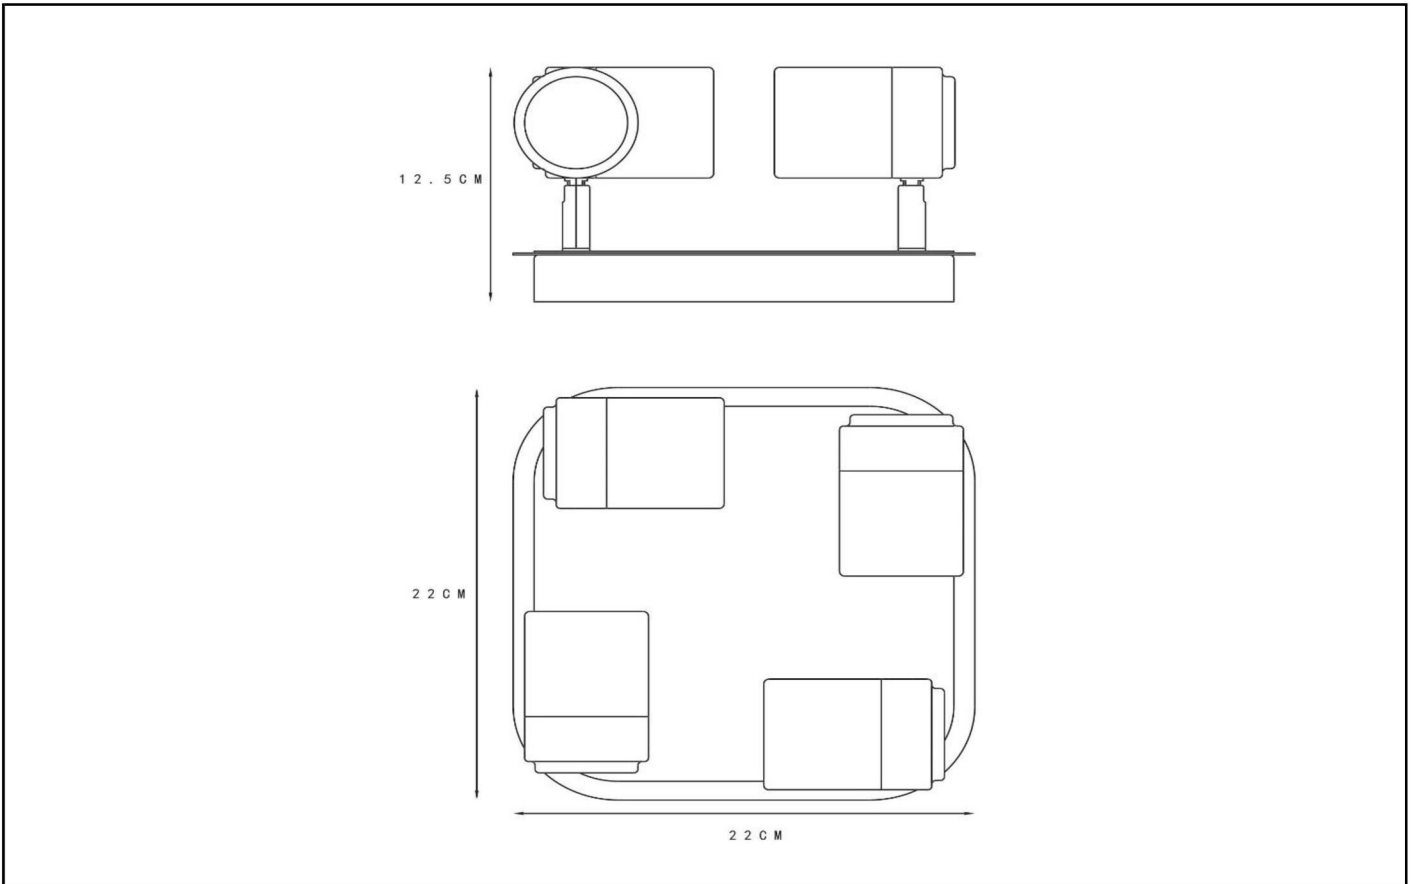

LENNERT

Item number: 26958/20/30
 EAN code: 54 11212262707

Installation of items in bathroom:

The explanation of the IP ratings can be found in the safety instructions.

For more specifications or dimensions of this product please visit www.lucide.com