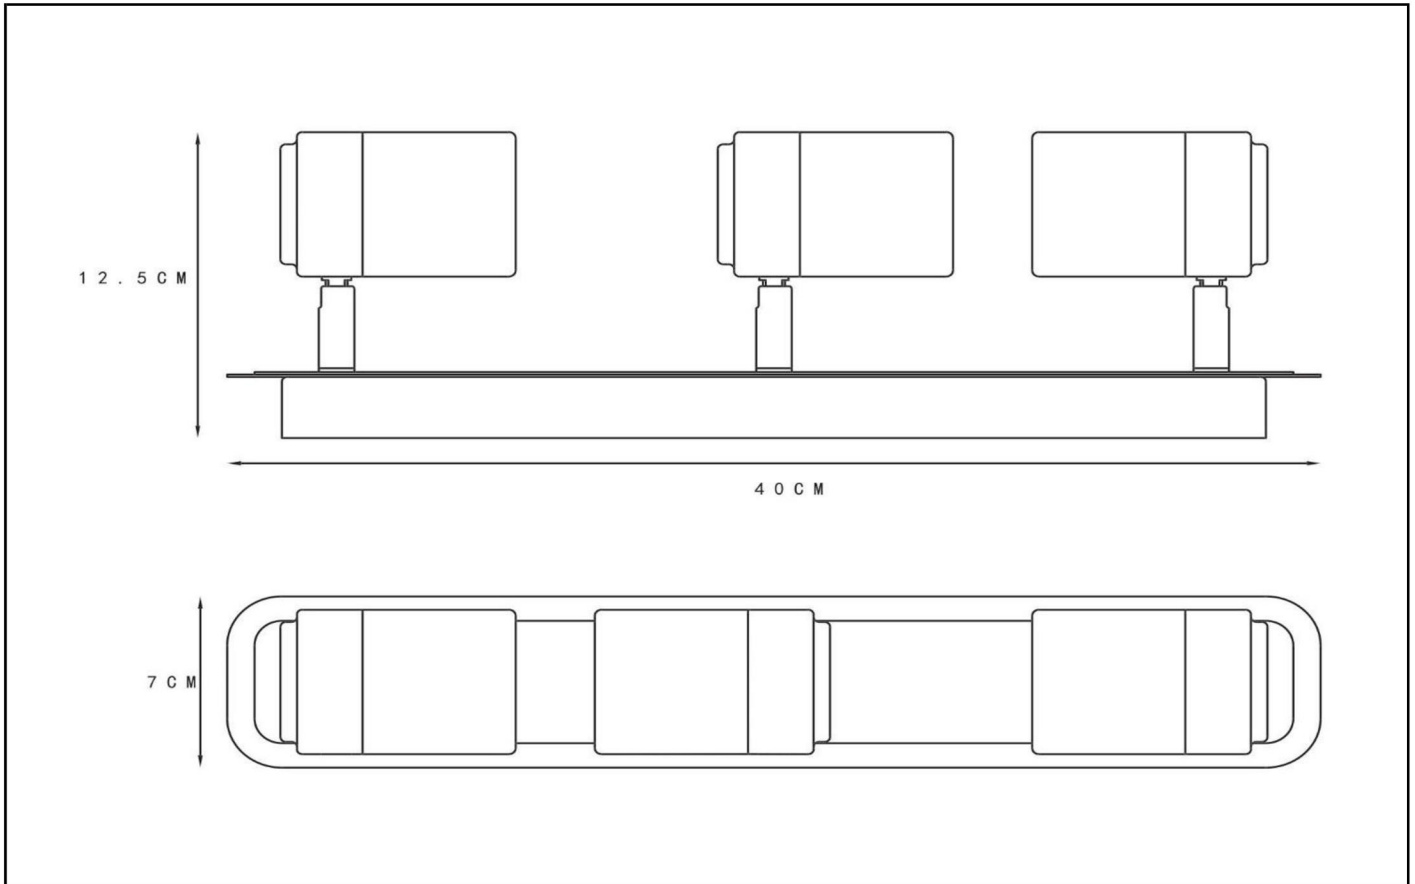

LENNERT

Item number: 26958/15/30
 EAN code: 54 11212262691

Installation of items in bathroom:

The explanation of the IP ratings can be found in the safety instructions.

For more specifications or dimensions of this product please visit www.lucide.com