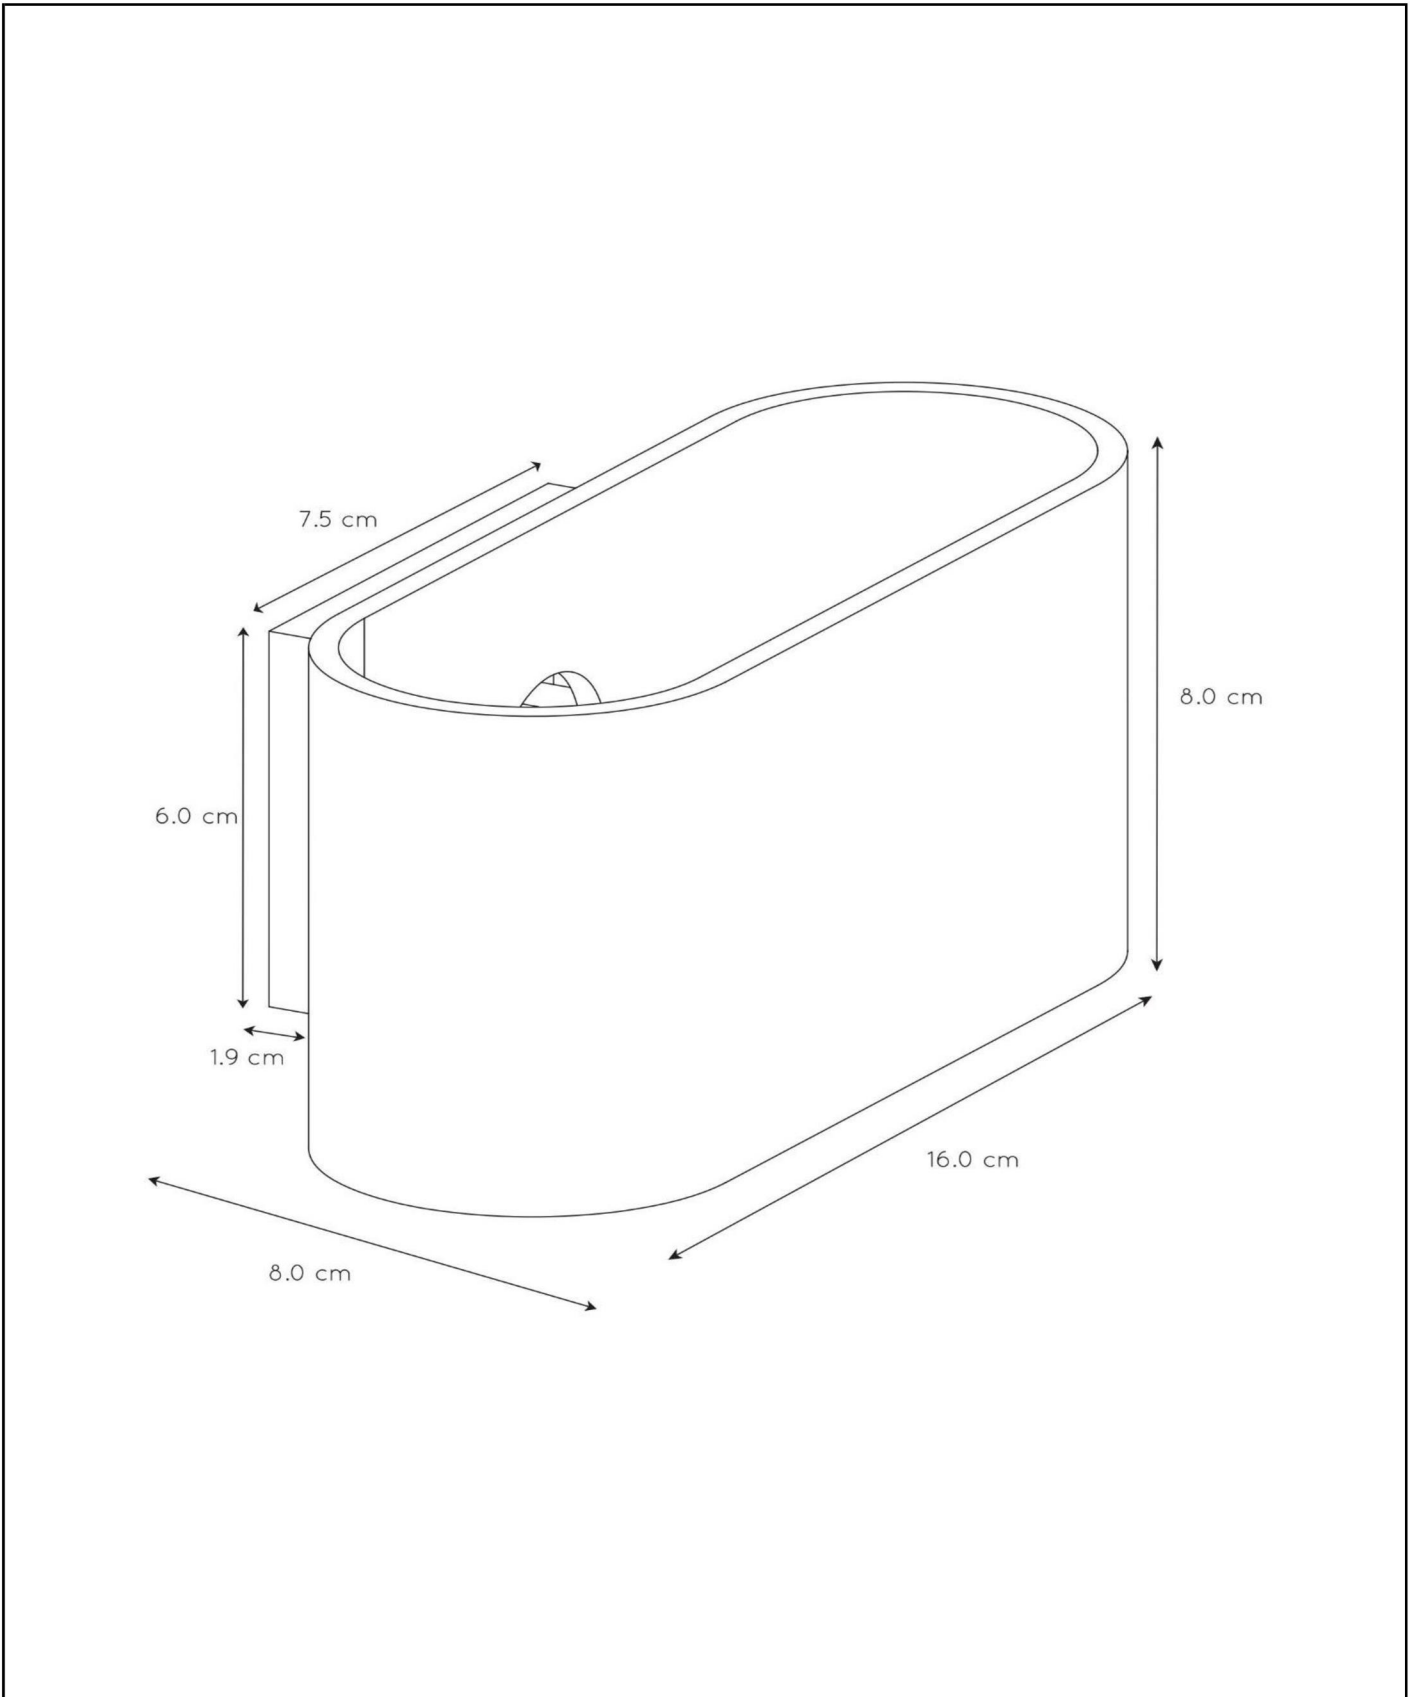

XERA

Item number: 23254/0131
EAN code: 54 1121233691

For more specifications or dimensions of this product please visit www.lucide.com