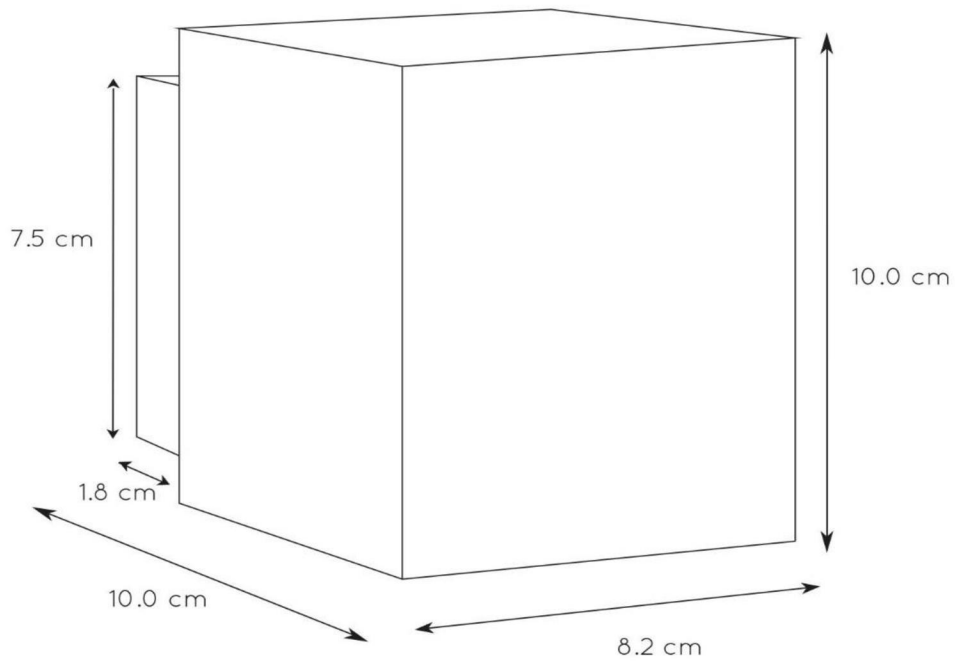

**XERA**

Item number: 23253/0130  
EAN code: 54 1121233660

For more specifications or dimensions of this product please visit [www.lucide.com](http://www.lucide.com)