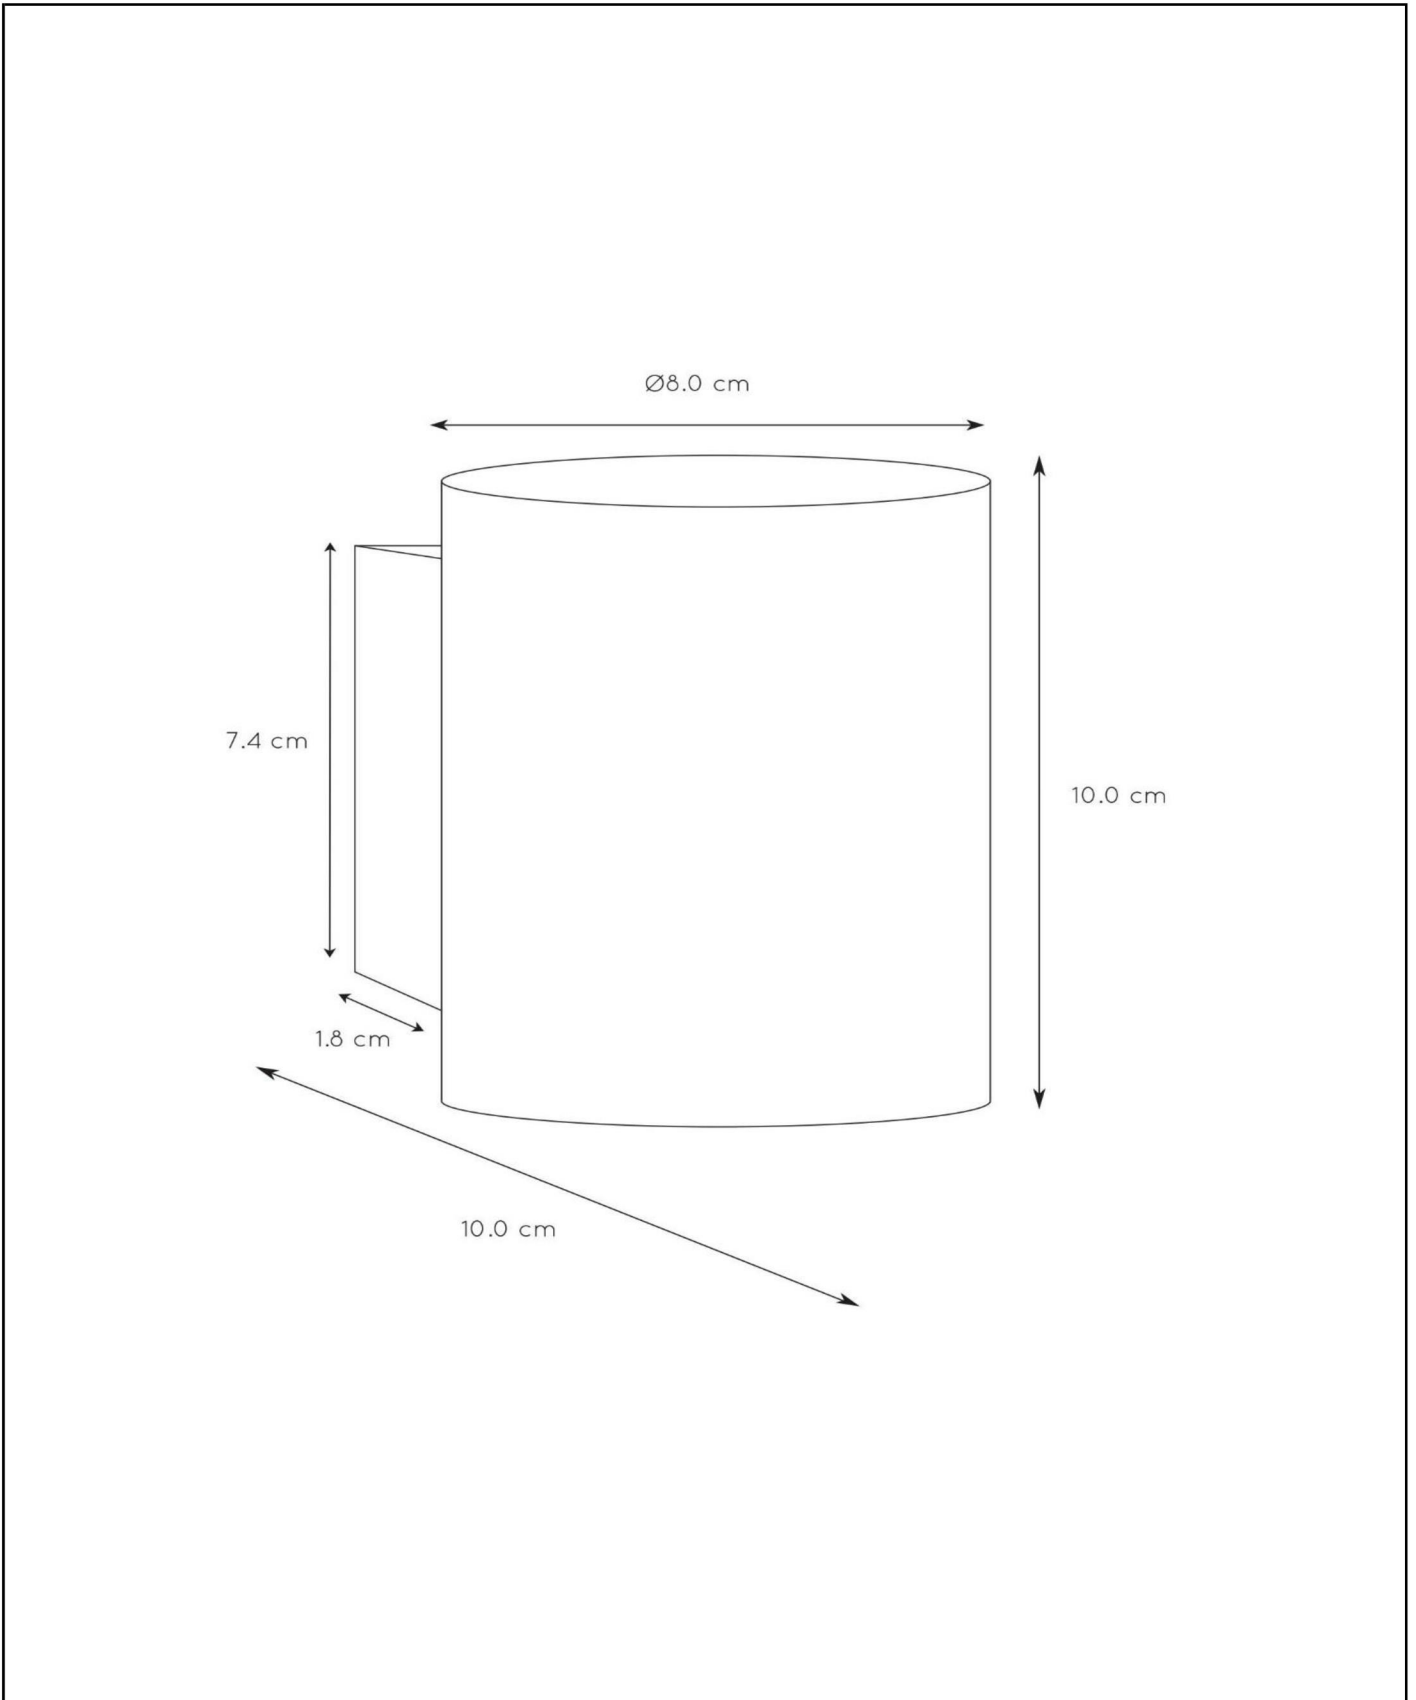

XERA

Item number: 23252/0131
EAN code: 54 1121233653

For more specifications or dimensions of this product please visit
www.lucide.com