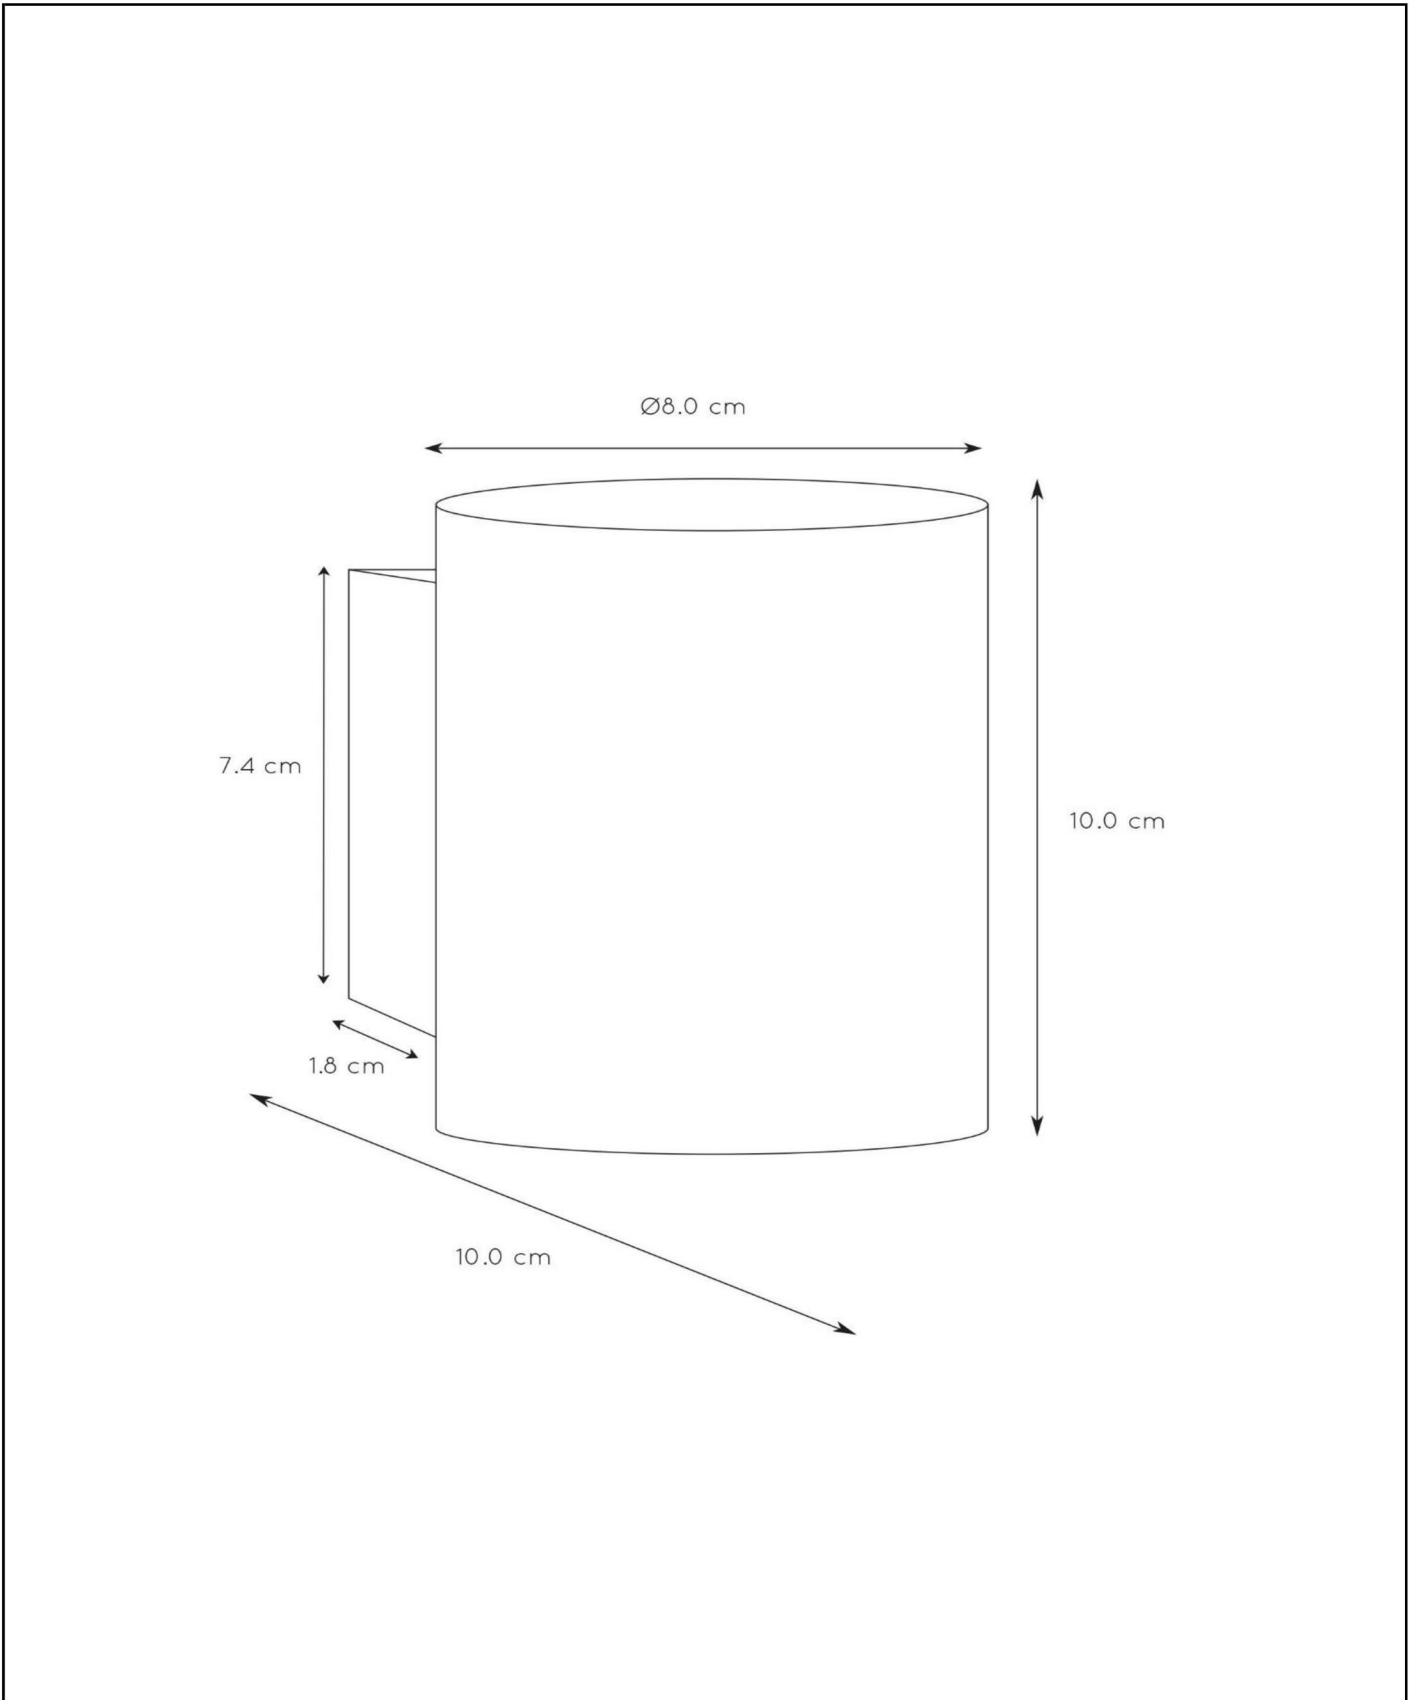

**XERA**

Item number: 23252/0130  
EAN code: 54 1121233646

For more specifications or dimensions of this product please visit [www.lucide.com](http://www.lucide.com)