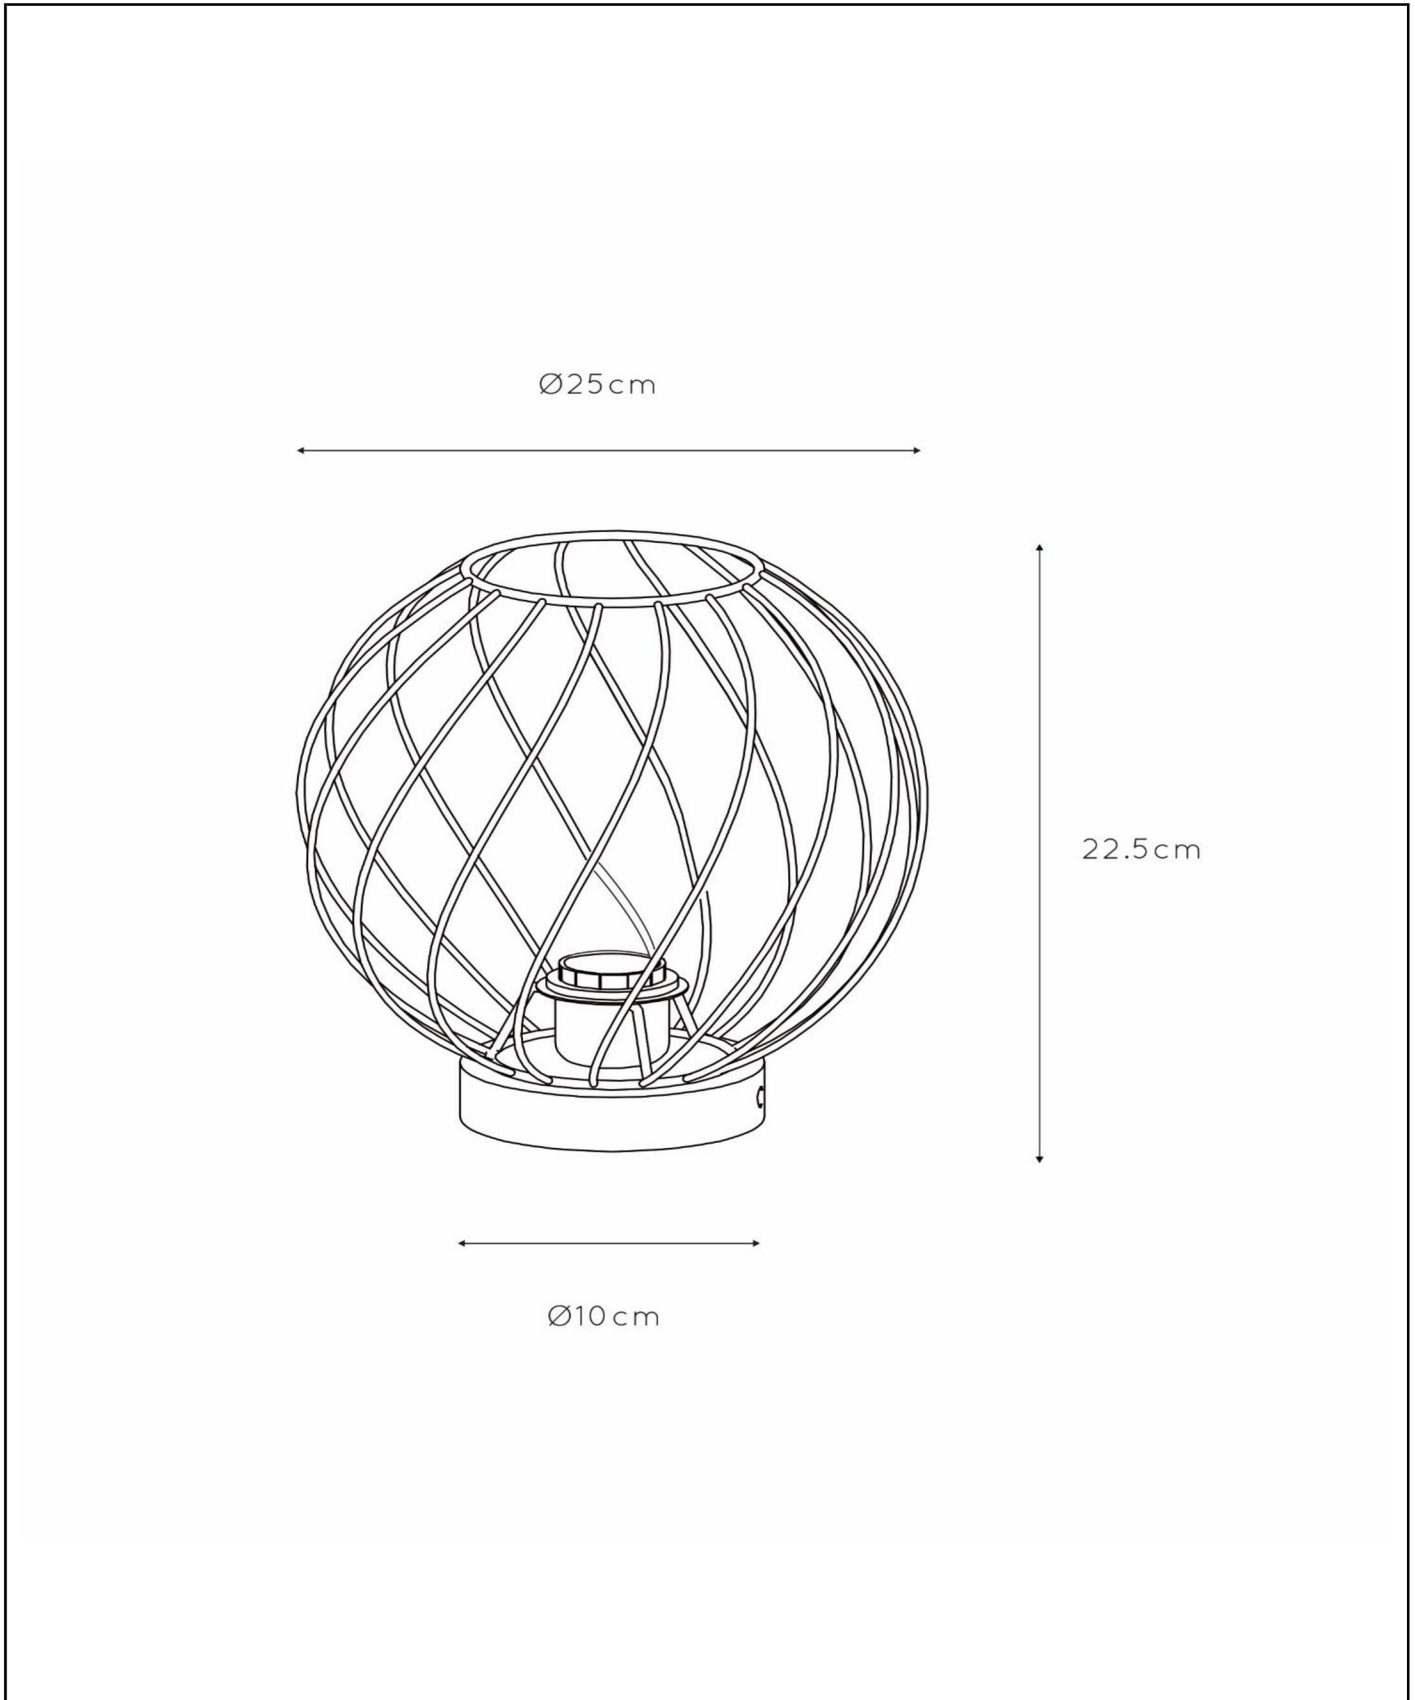

**DANZA**

Item number: 21528/25/30  
EAN code: 54 11212211590

For more specifications or dimensions of this product please visit [www.lucide.com](http://www.lucide.com)