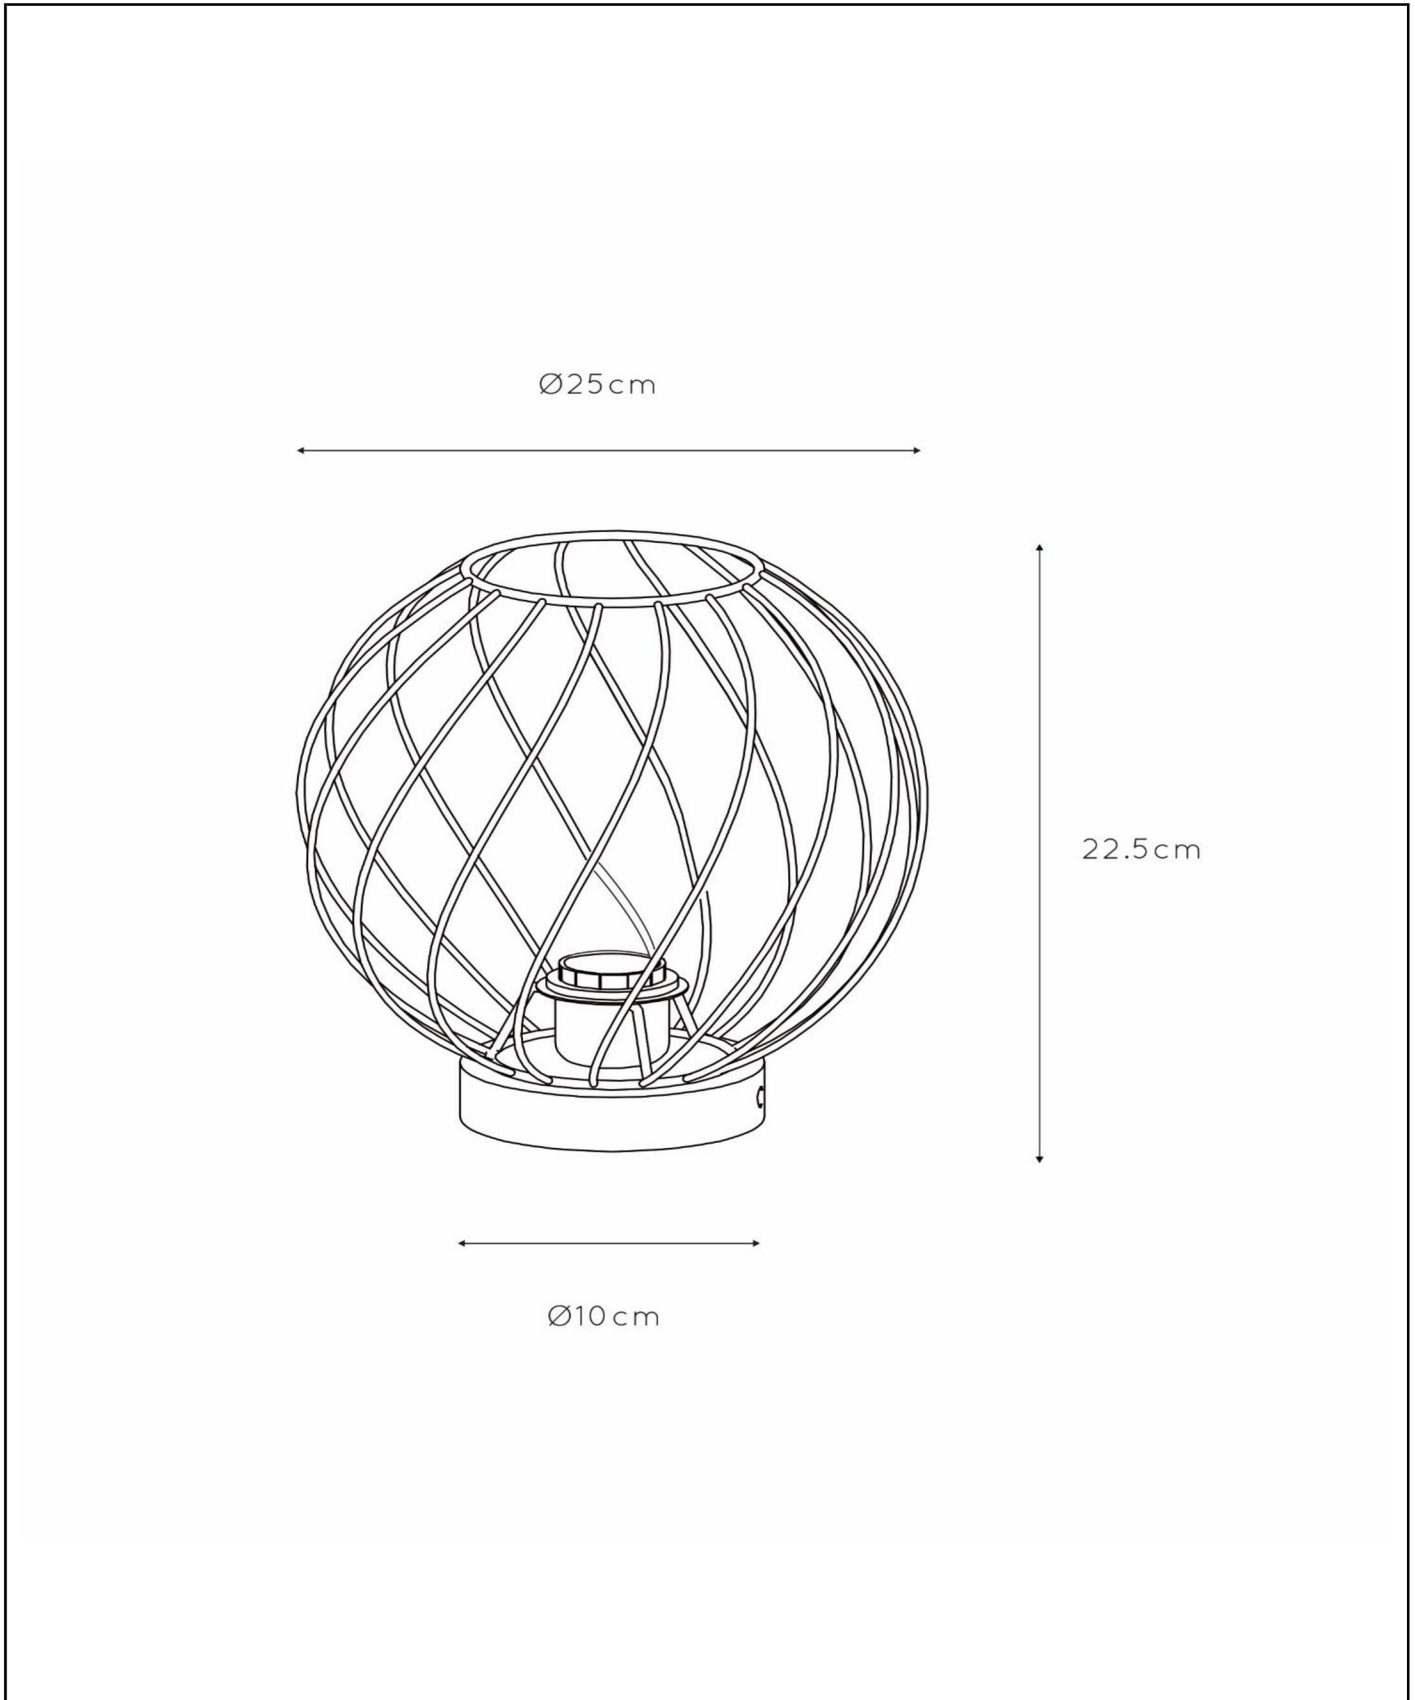

DANZA

Item number: 21528/25/02
EAN code: 54 11212211583

For more specifications or dimensions of this product please visit www.lucide.com