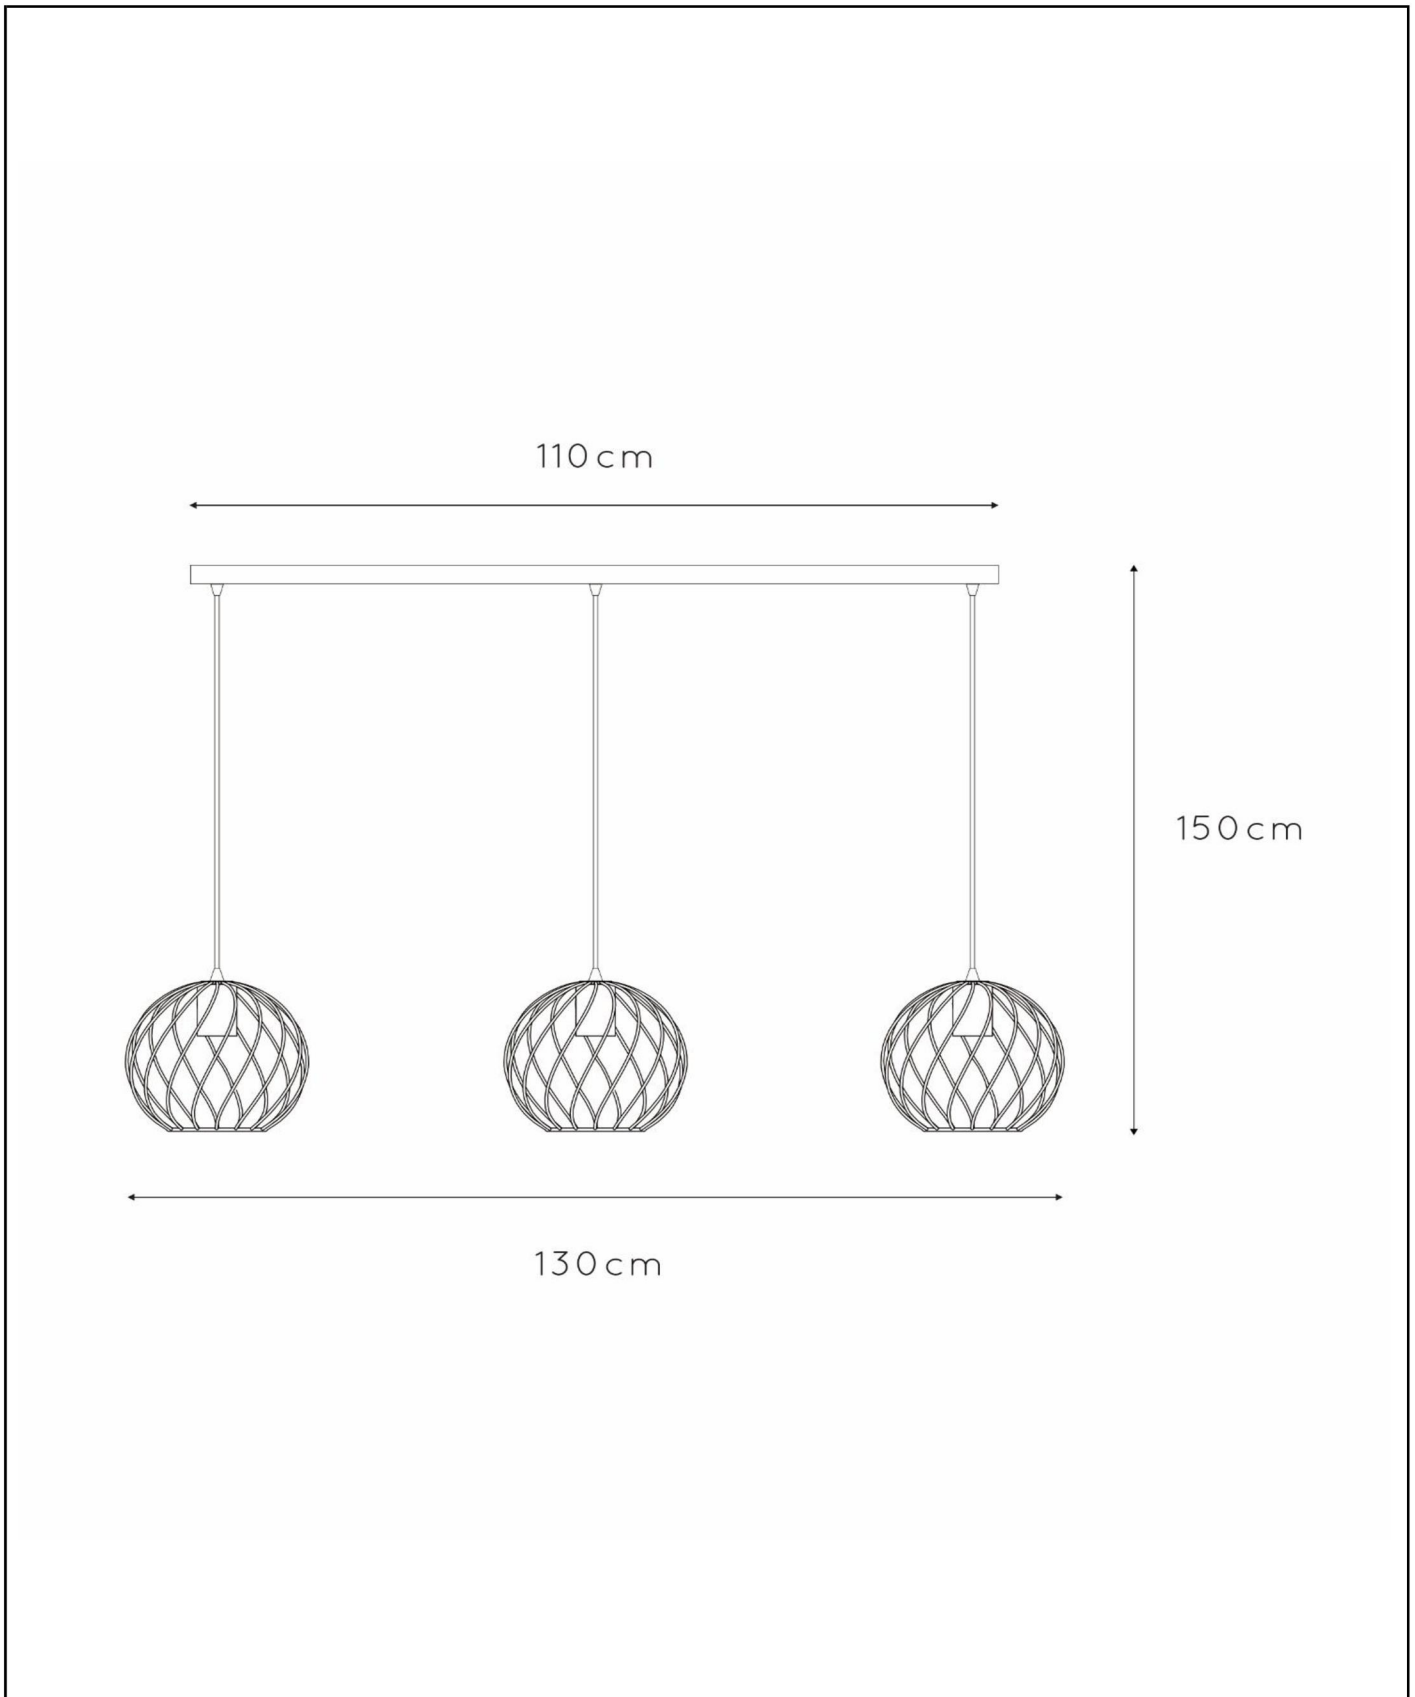

DANZA

Item number: 21428/03/30
EAN code: 54 11212211552

For more specifications or dimensions of this product please visit www.lucide.com