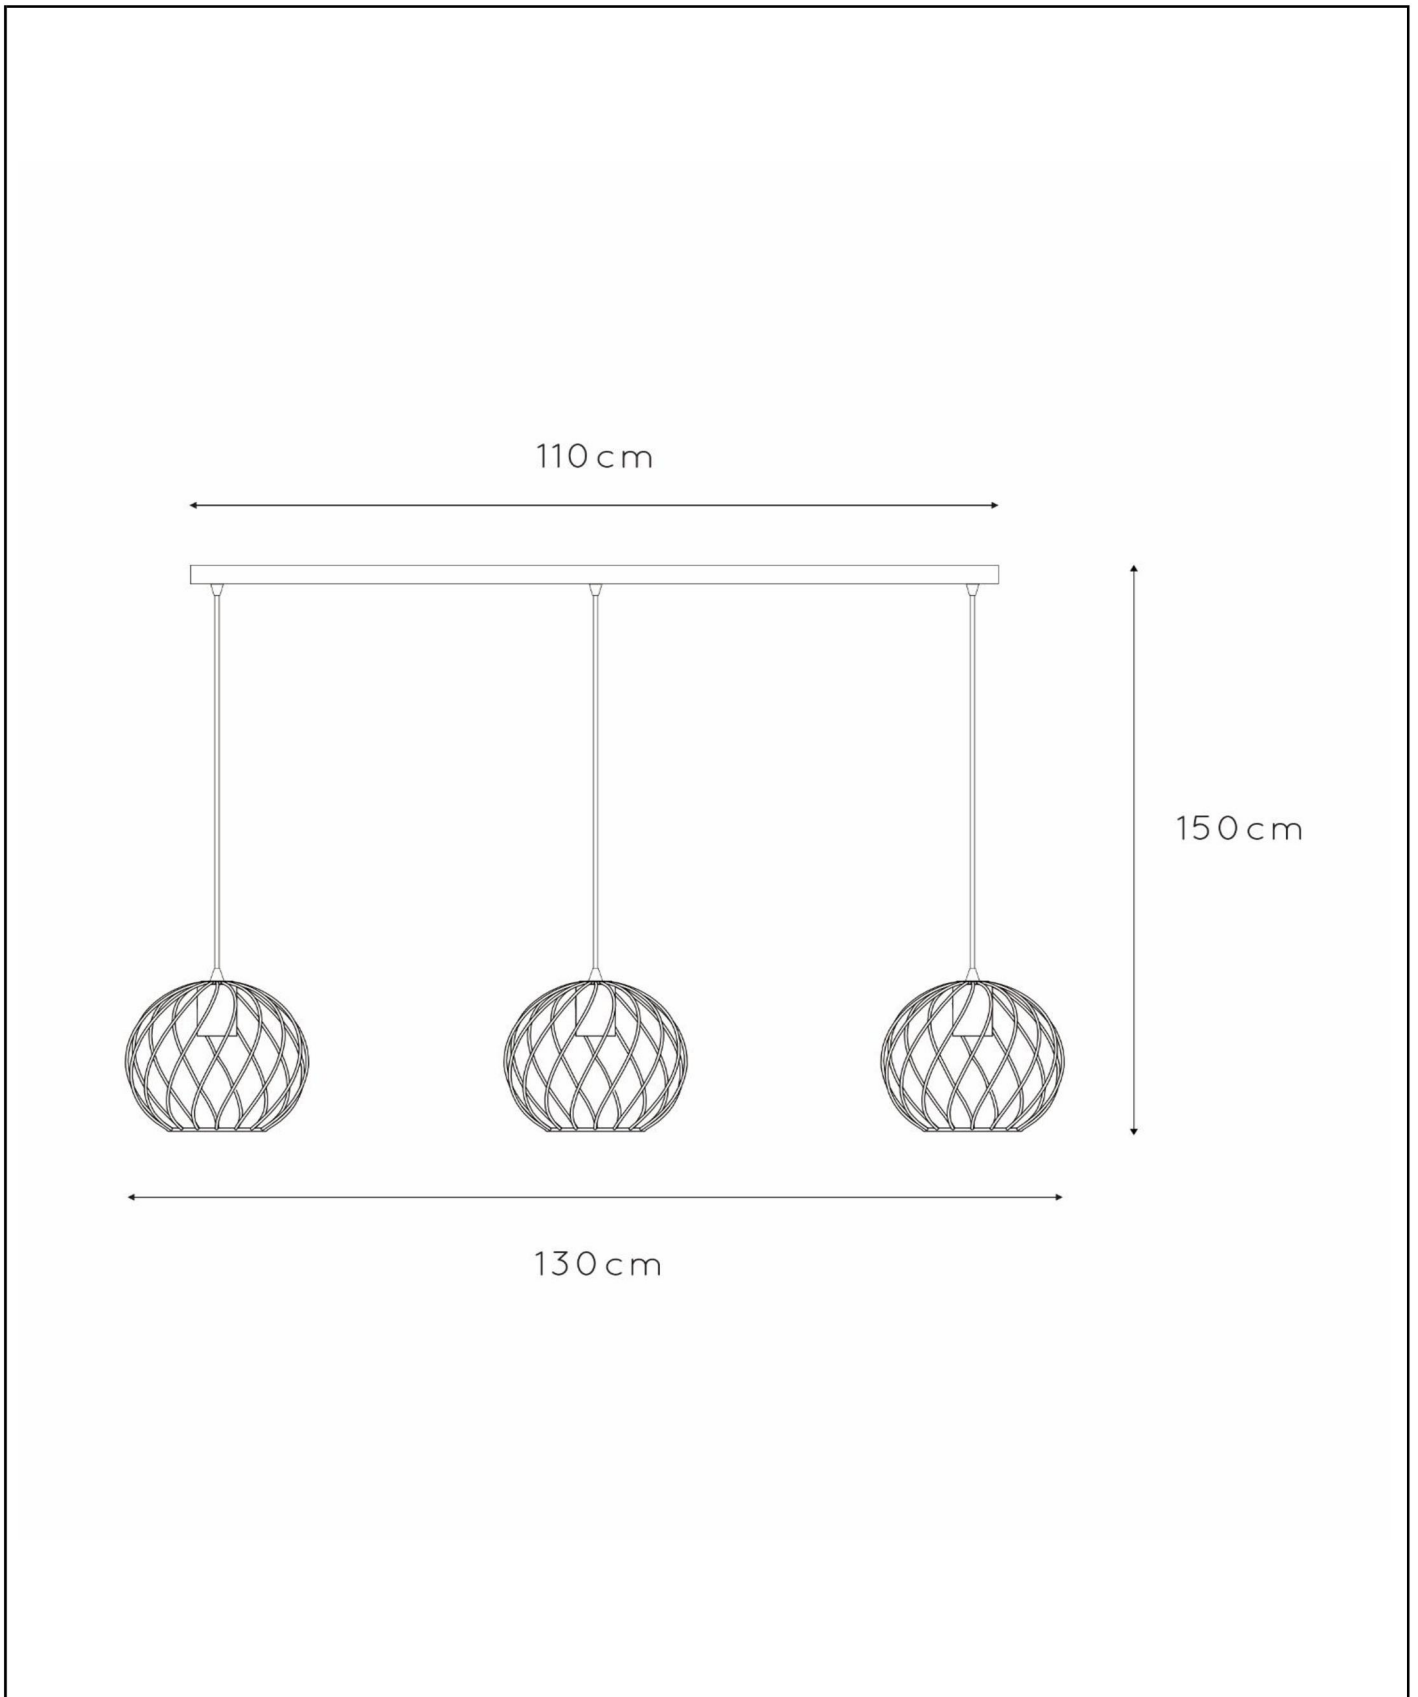

**DANZA**

Item number: 21428/03/02  
EAN code: 54 11212211545

For more specifications or dimensions of this product please visit [www.lucide.com](http://www.lucide.com)