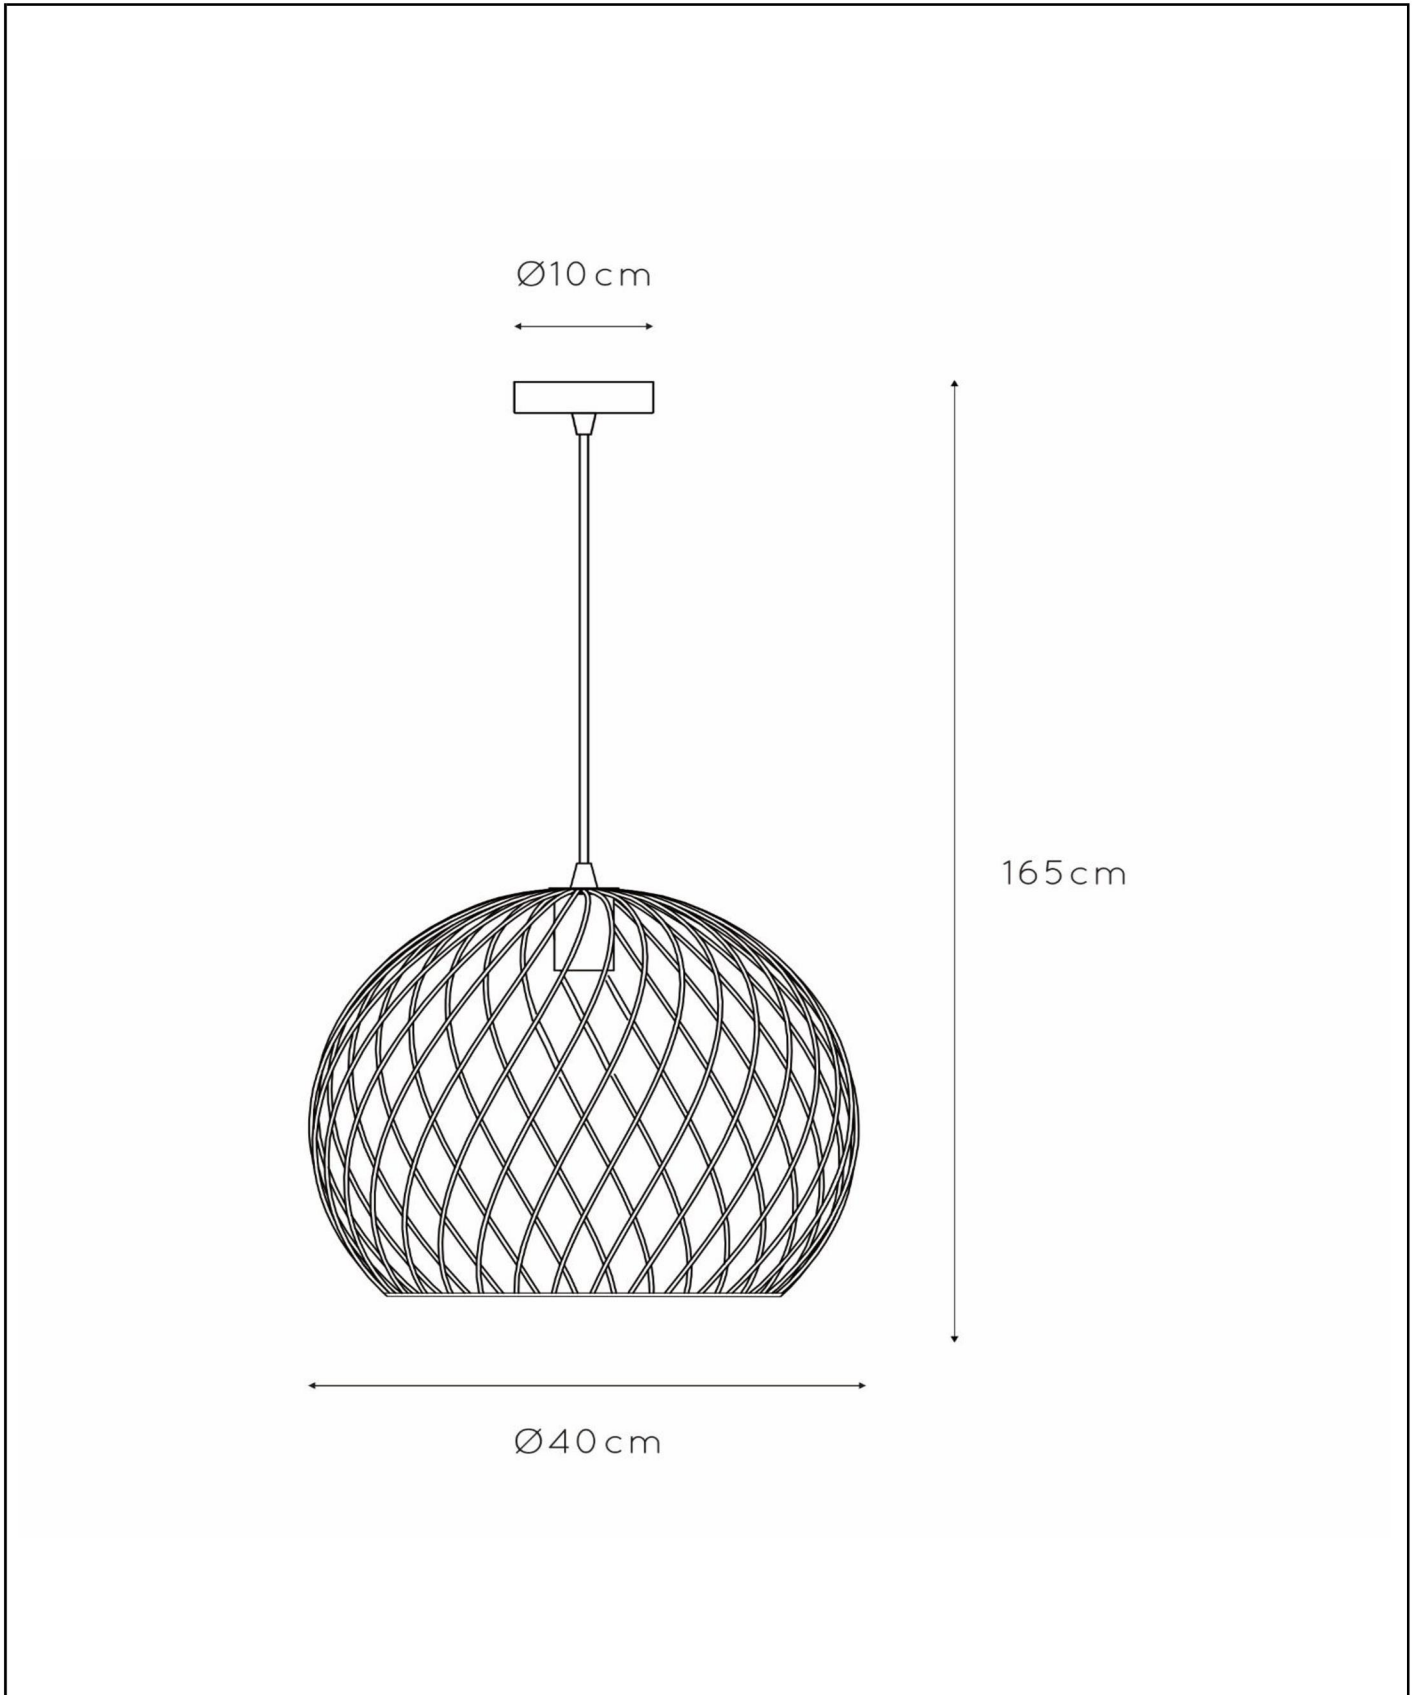

DANZA

Item number: 21428/40/30
EAN code: 54 11212211538

For more specifications or dimensions of this product please visit www.lucide.com