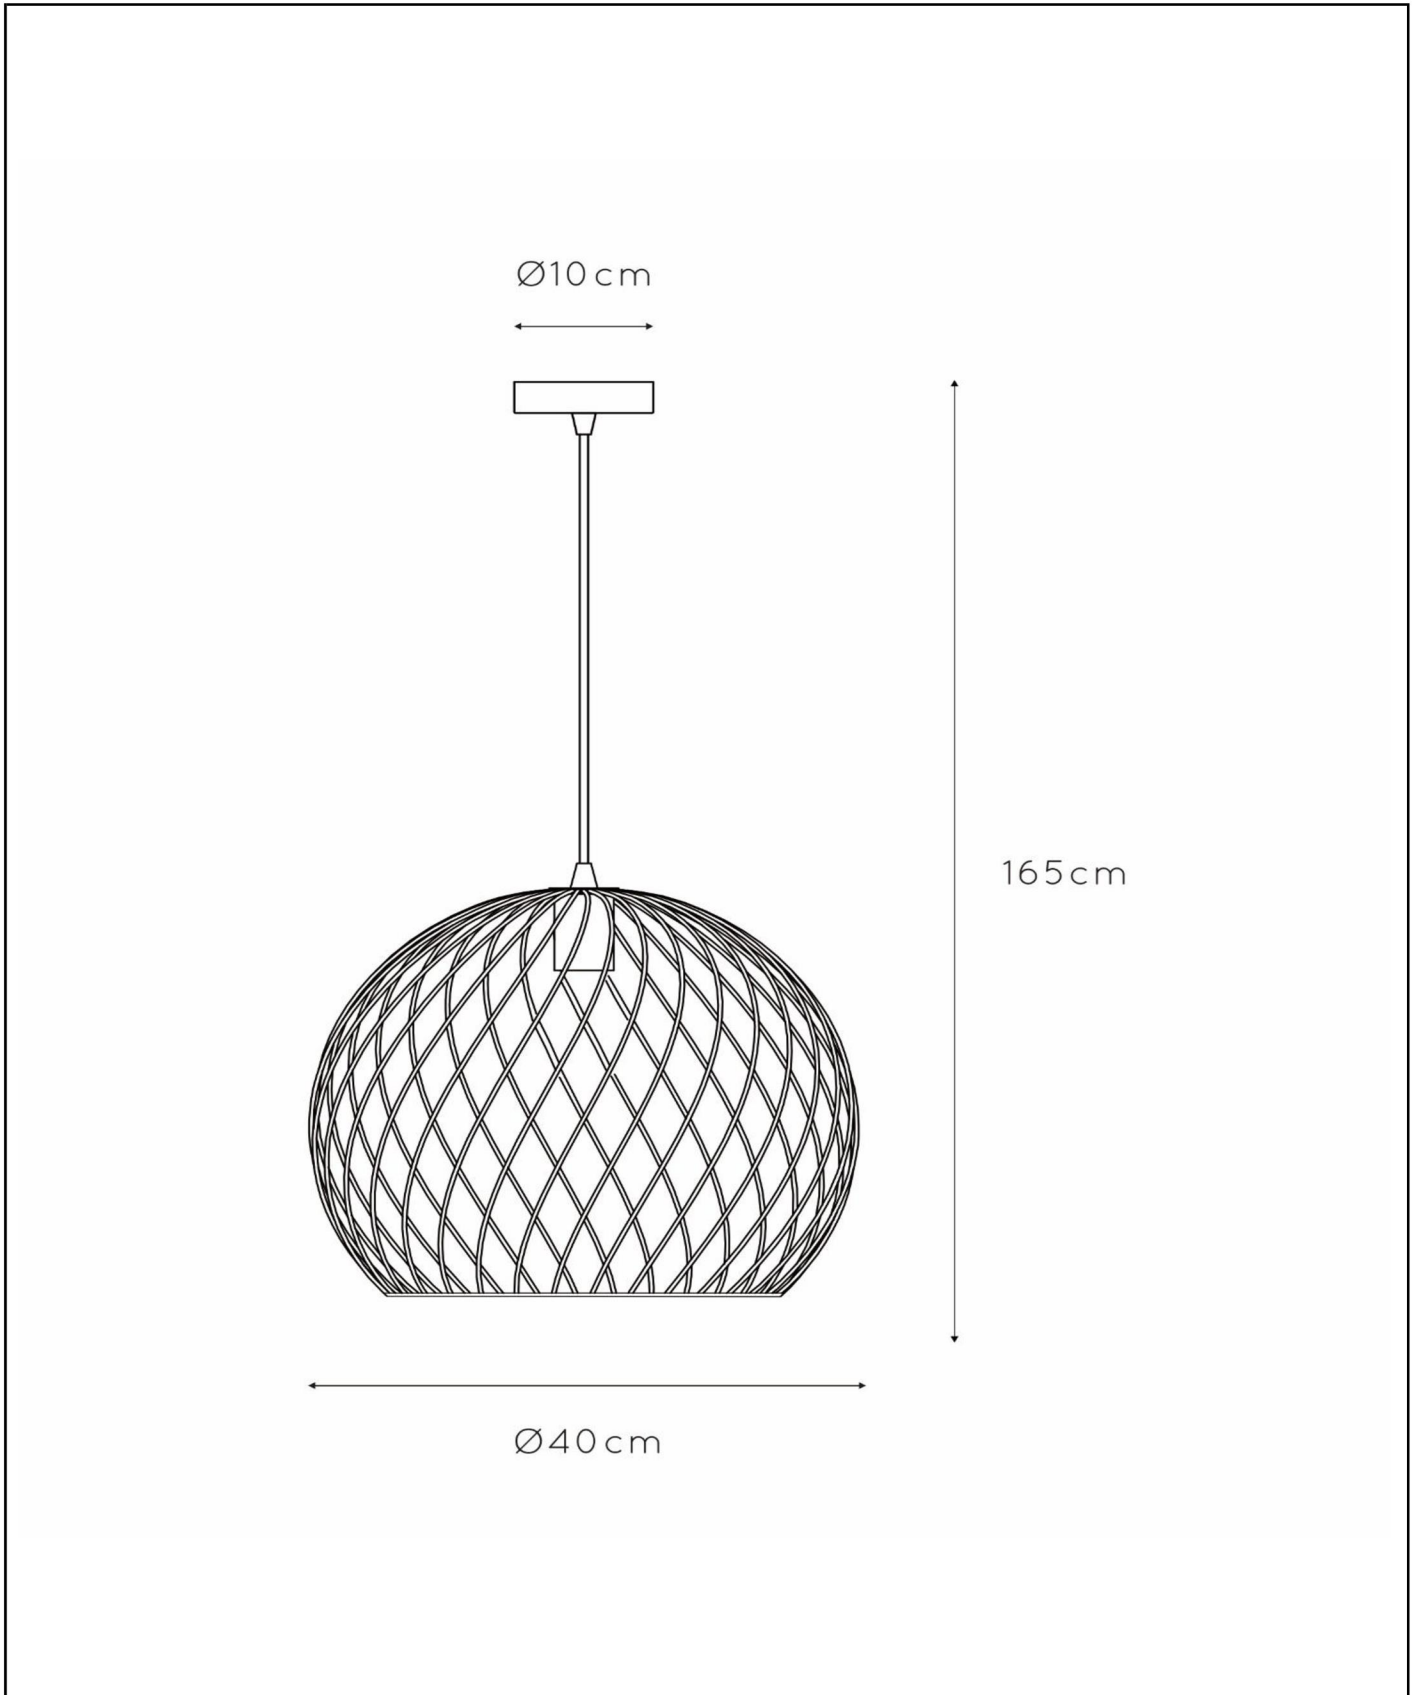

DANZA

Item number: 21428/40/02
EAN code: 54 11212211521

For more specifications or dimensions of this product please visit www.lucide.com