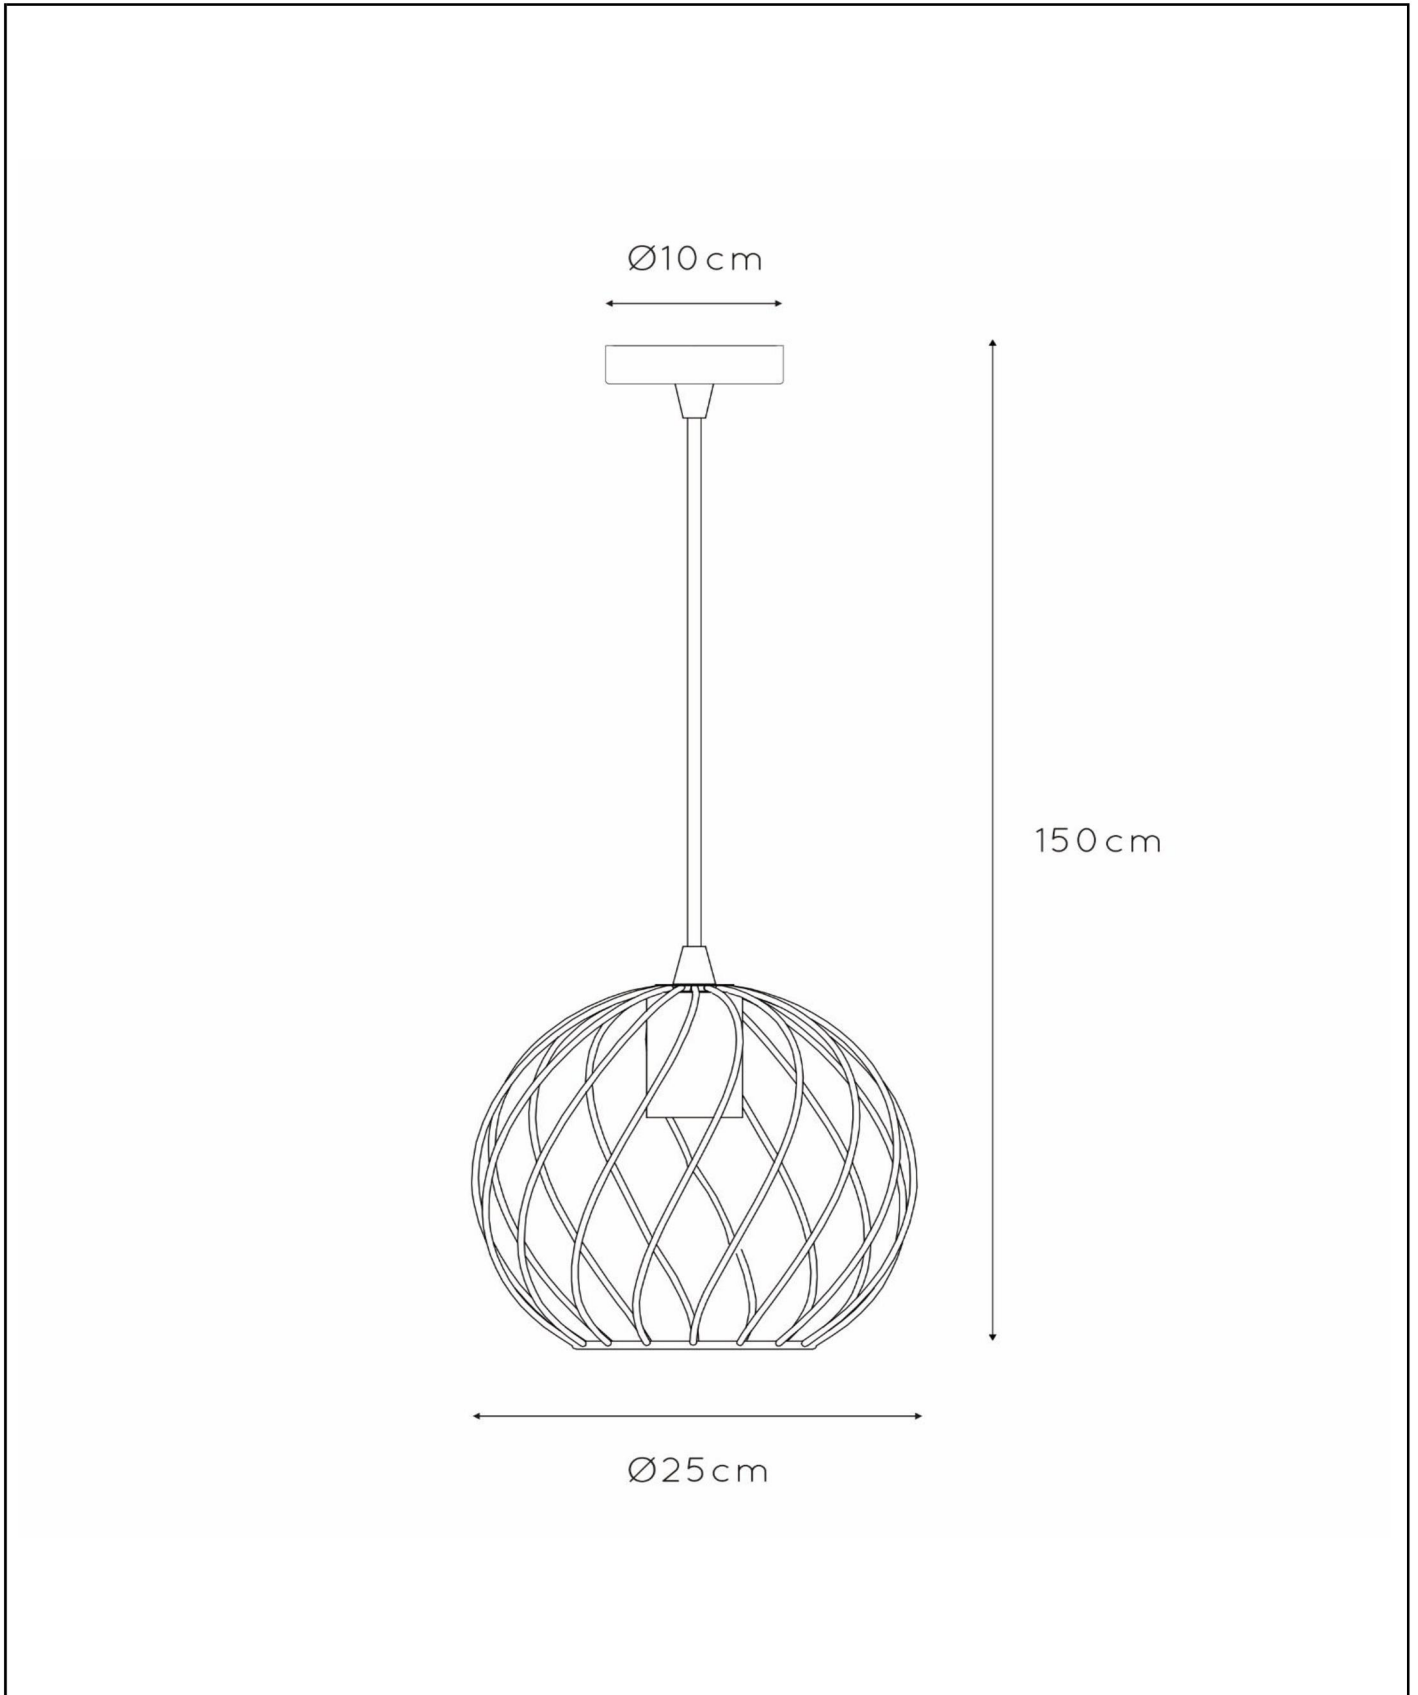

DANZA

Item number: 21428/25/30
EAN code: 54 11212211514

For more specifications or dimensions of this product please visit
www.lucide.com