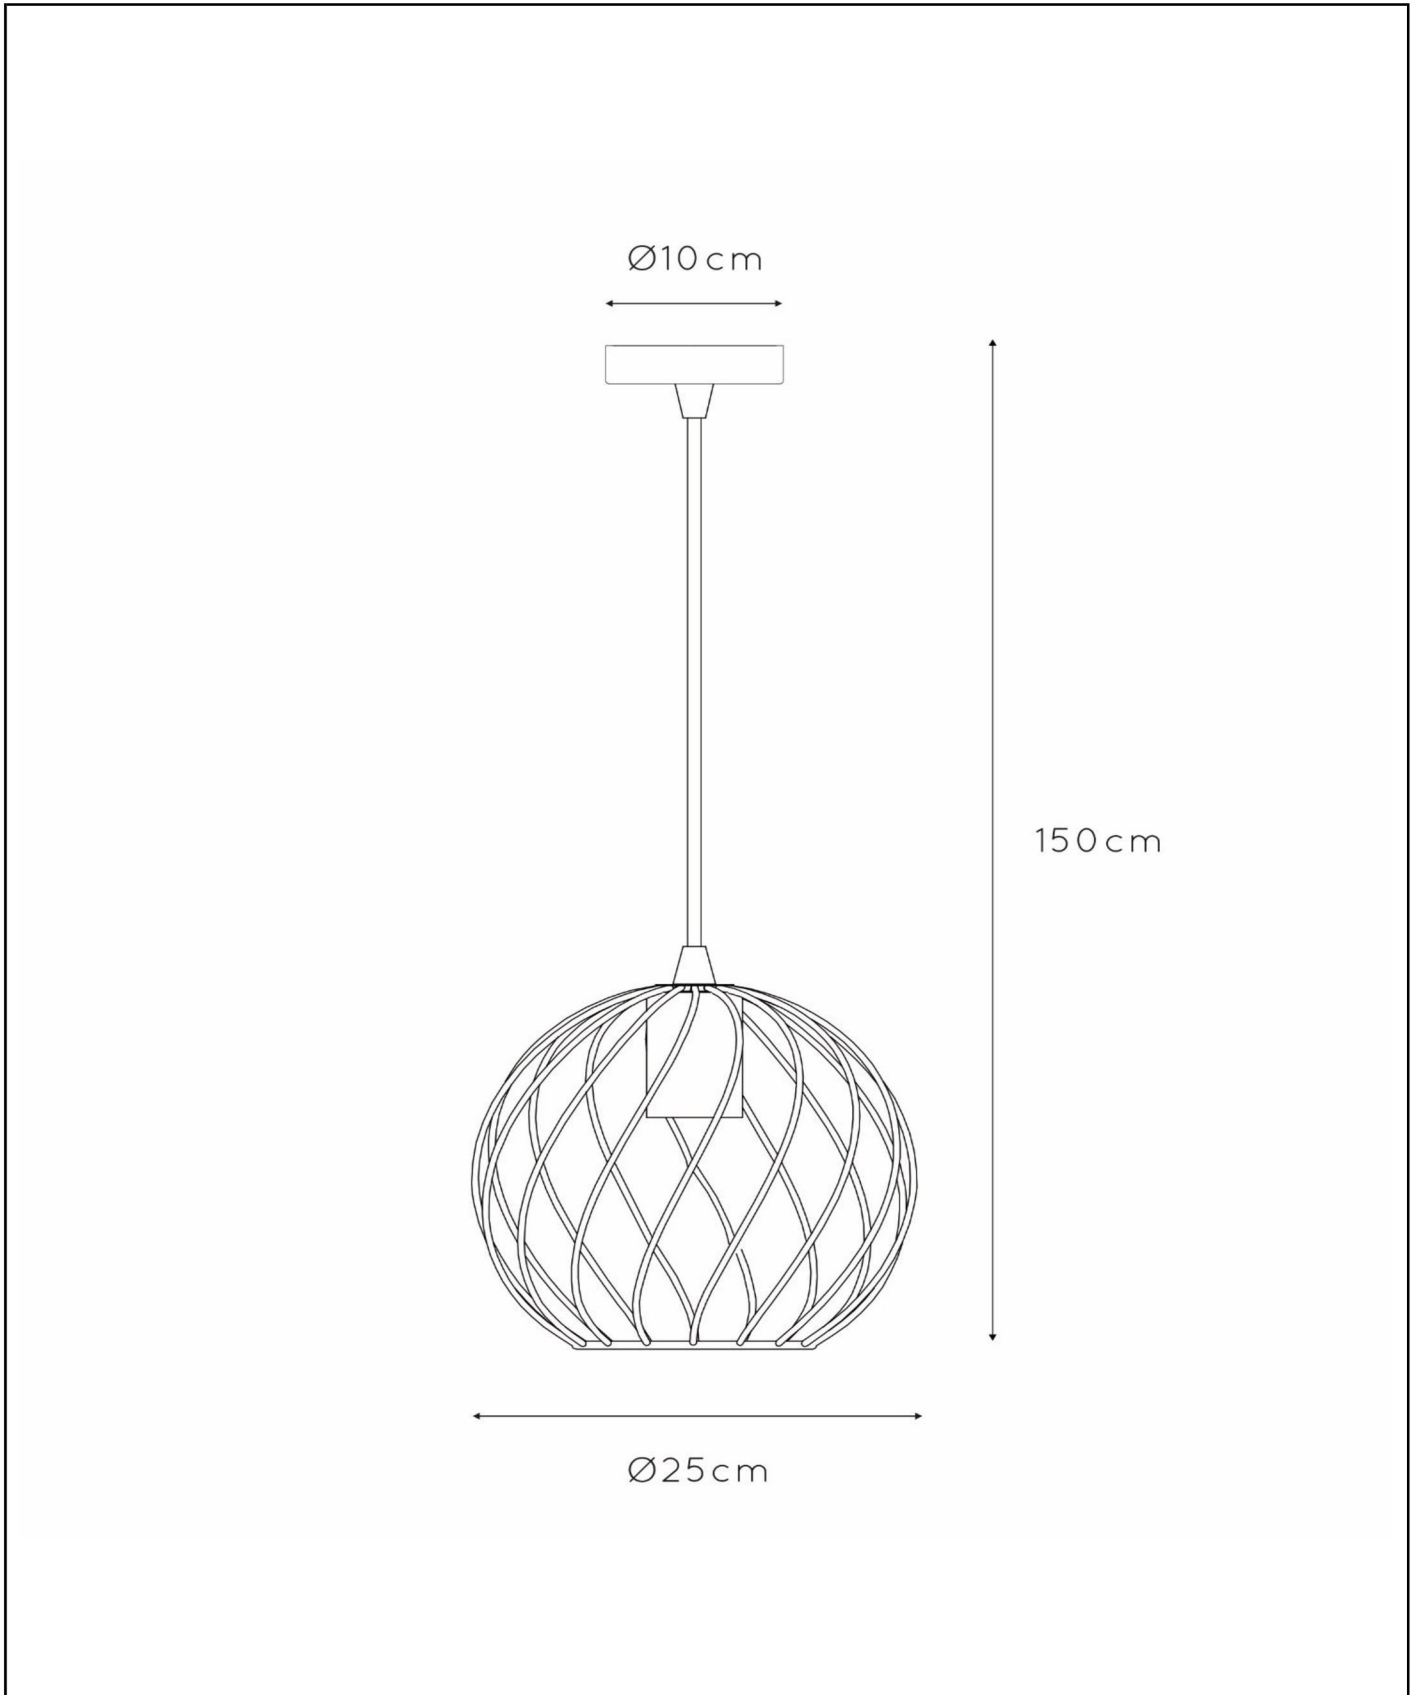

**DANZA**

Item number: 21428/25/02  
EAN code: 54 1121221150 7

For more specifications or dimensions of this product please visit [www.lucide.com](http://www.lucide.com)