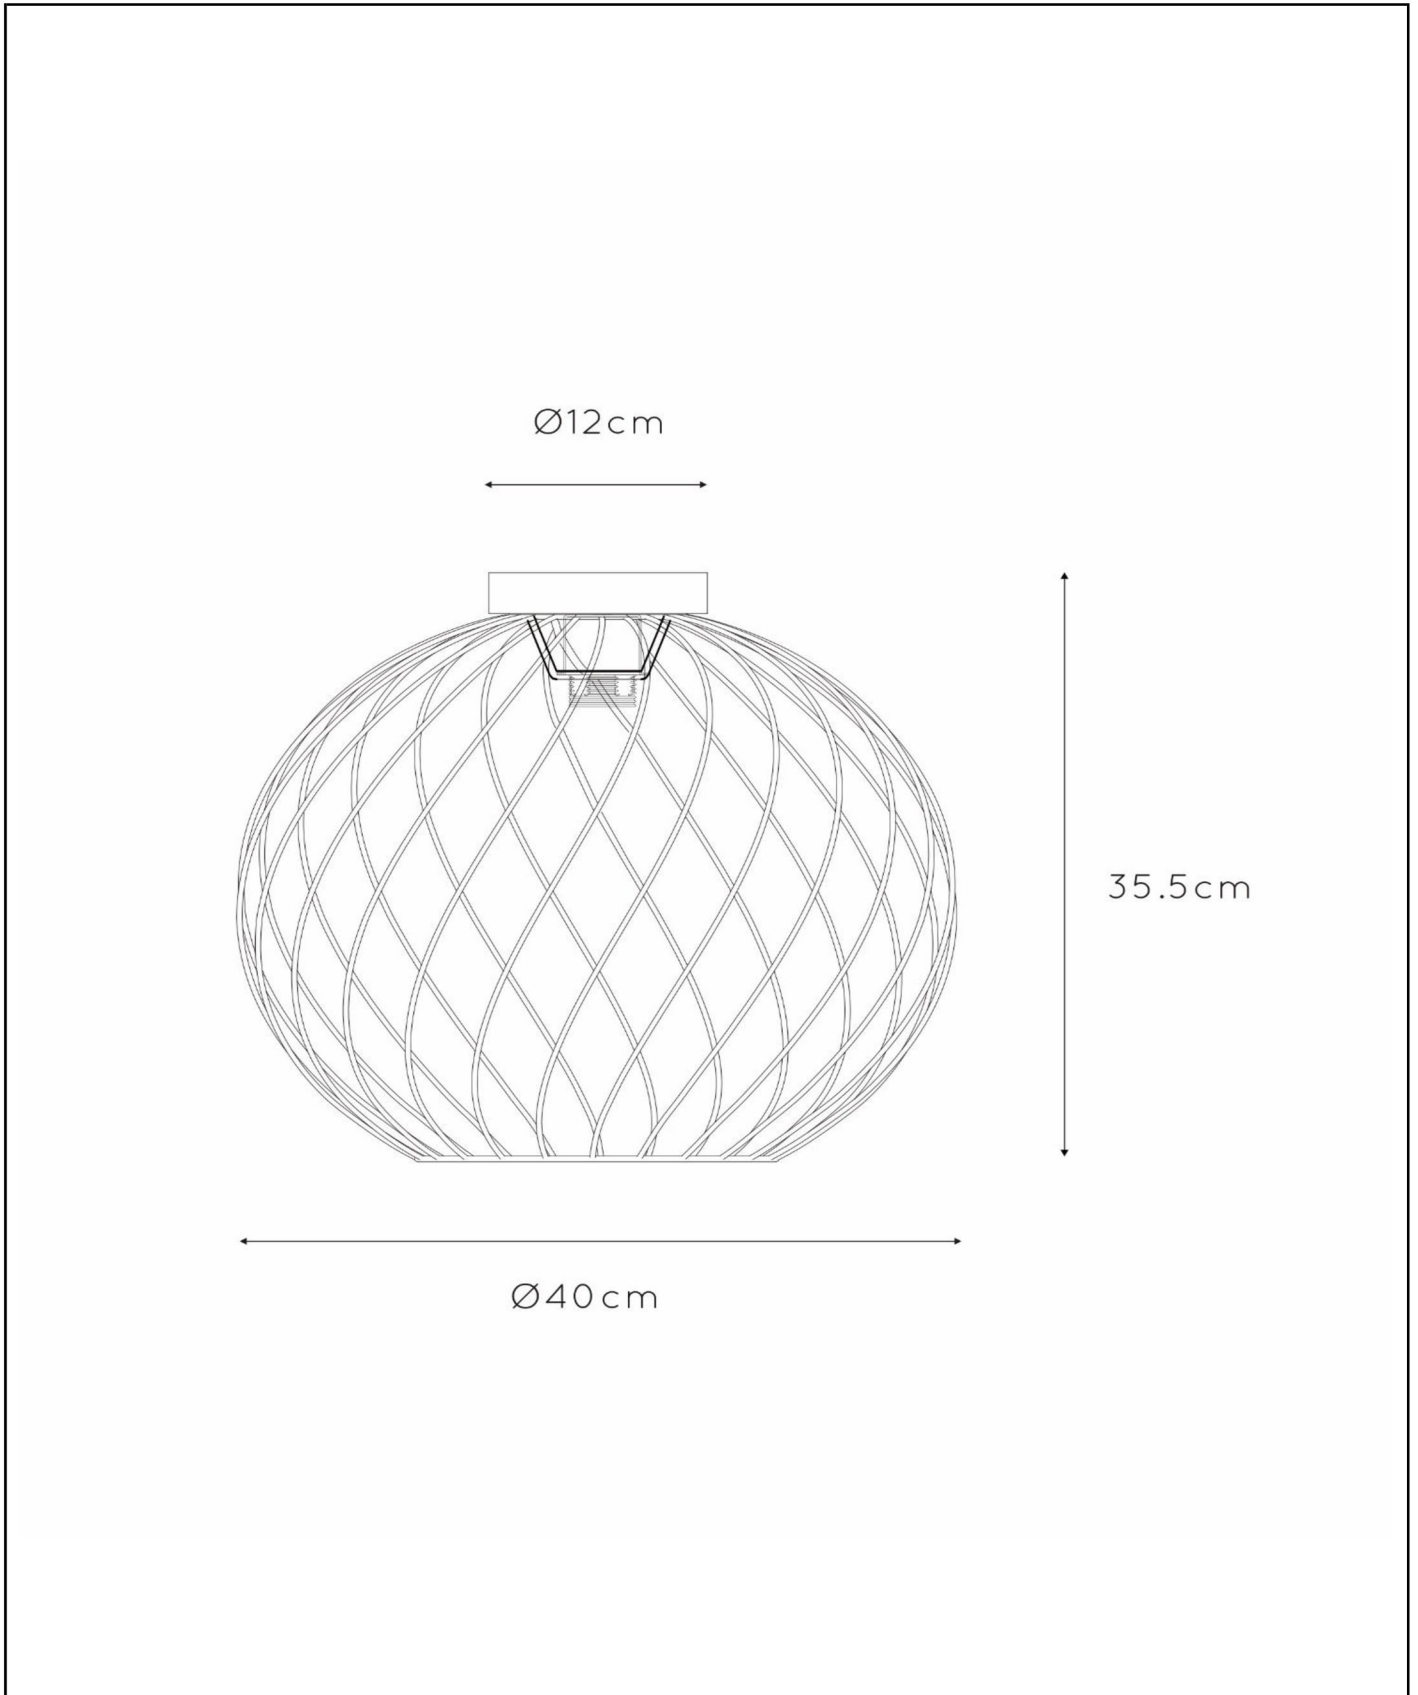

DANZA

Item number: 2128/40/30
EAN code: 54 11212211491

For more specifications or dimensions of this product please visit www.lucide.com