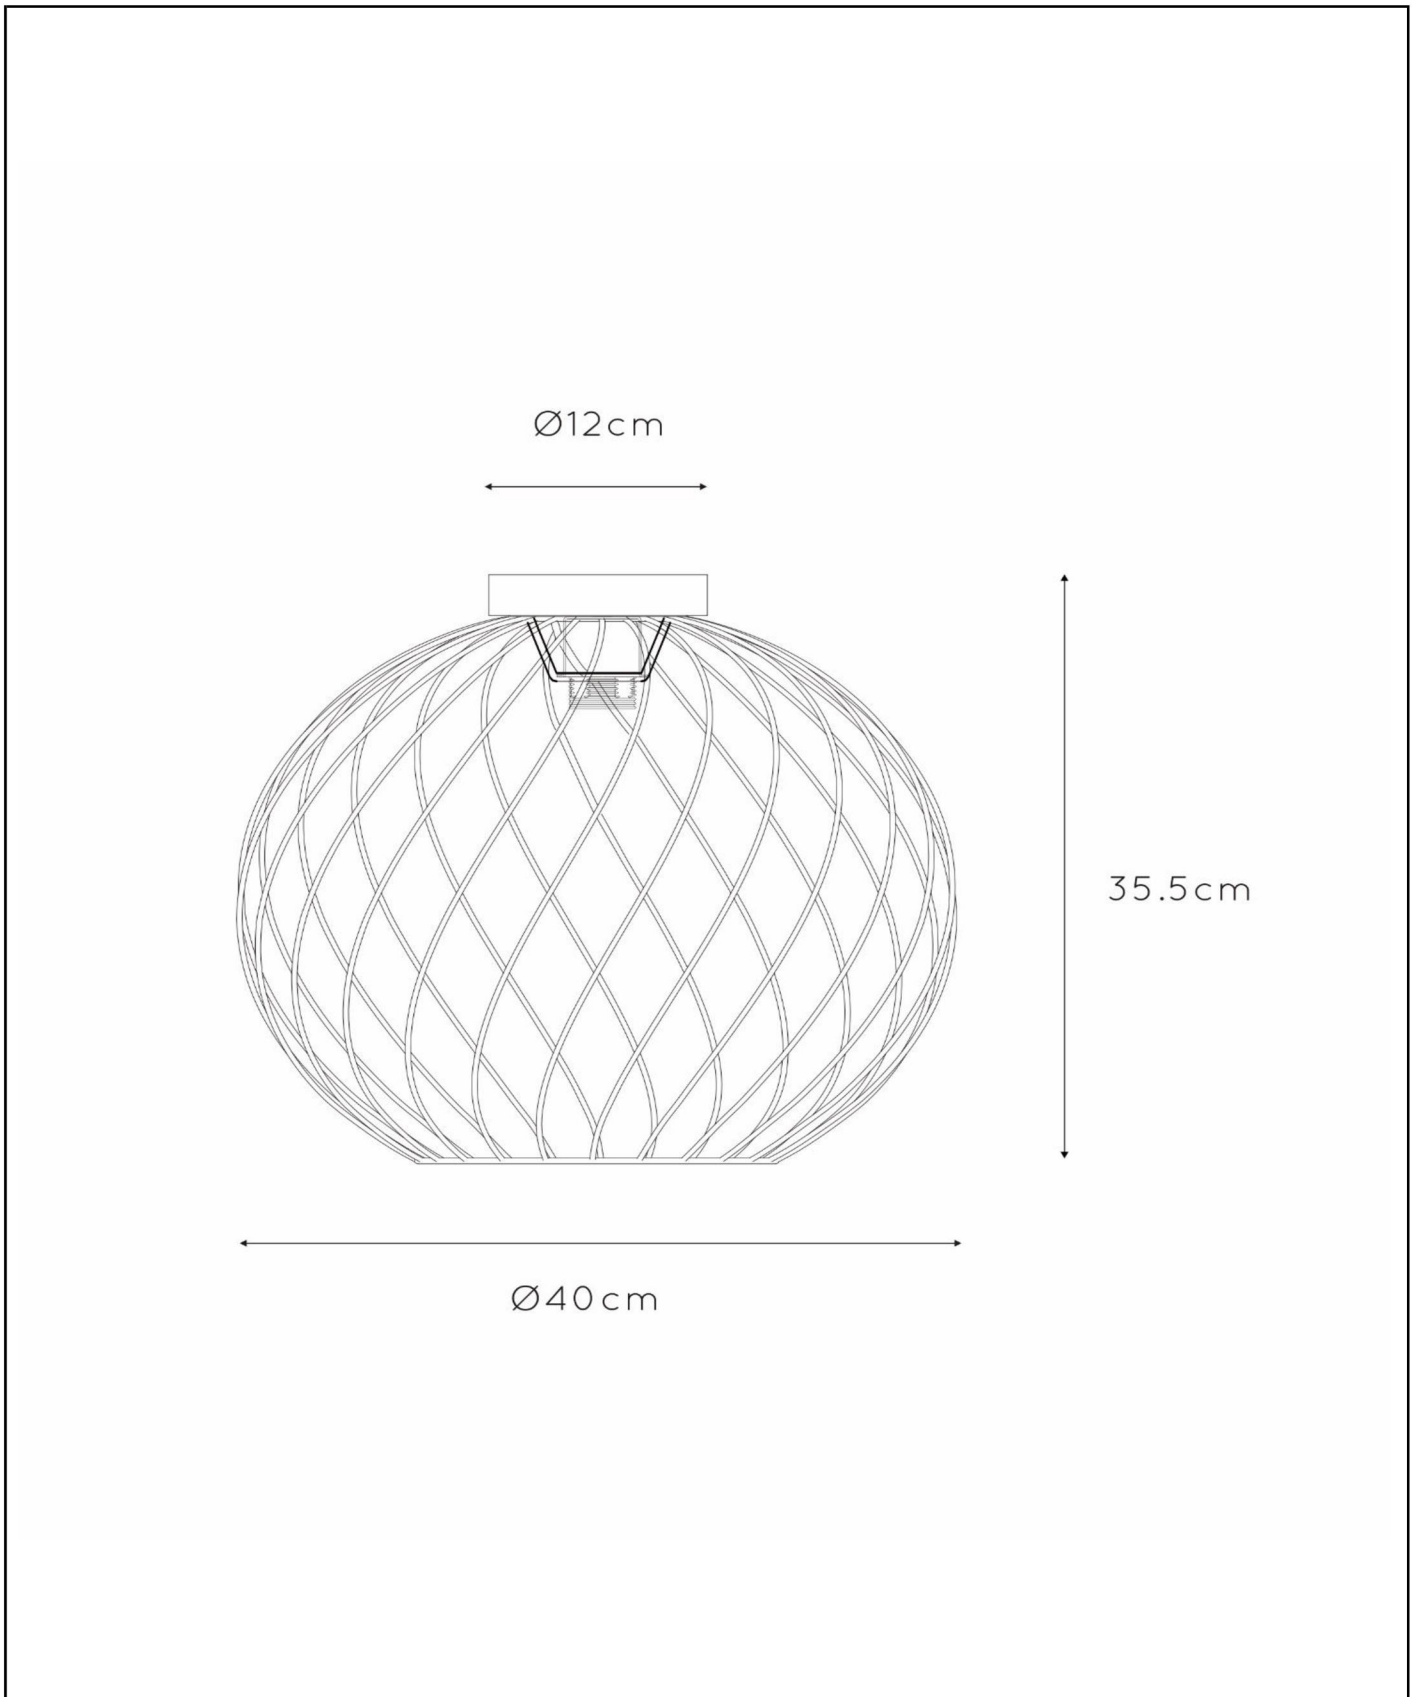

**DANZA**

Item number: 2128/40/02  
EAN code: 54 11212211484

For more specifications or dimensions of this product please visit [www.lucide.com](http://www.lucide.com)