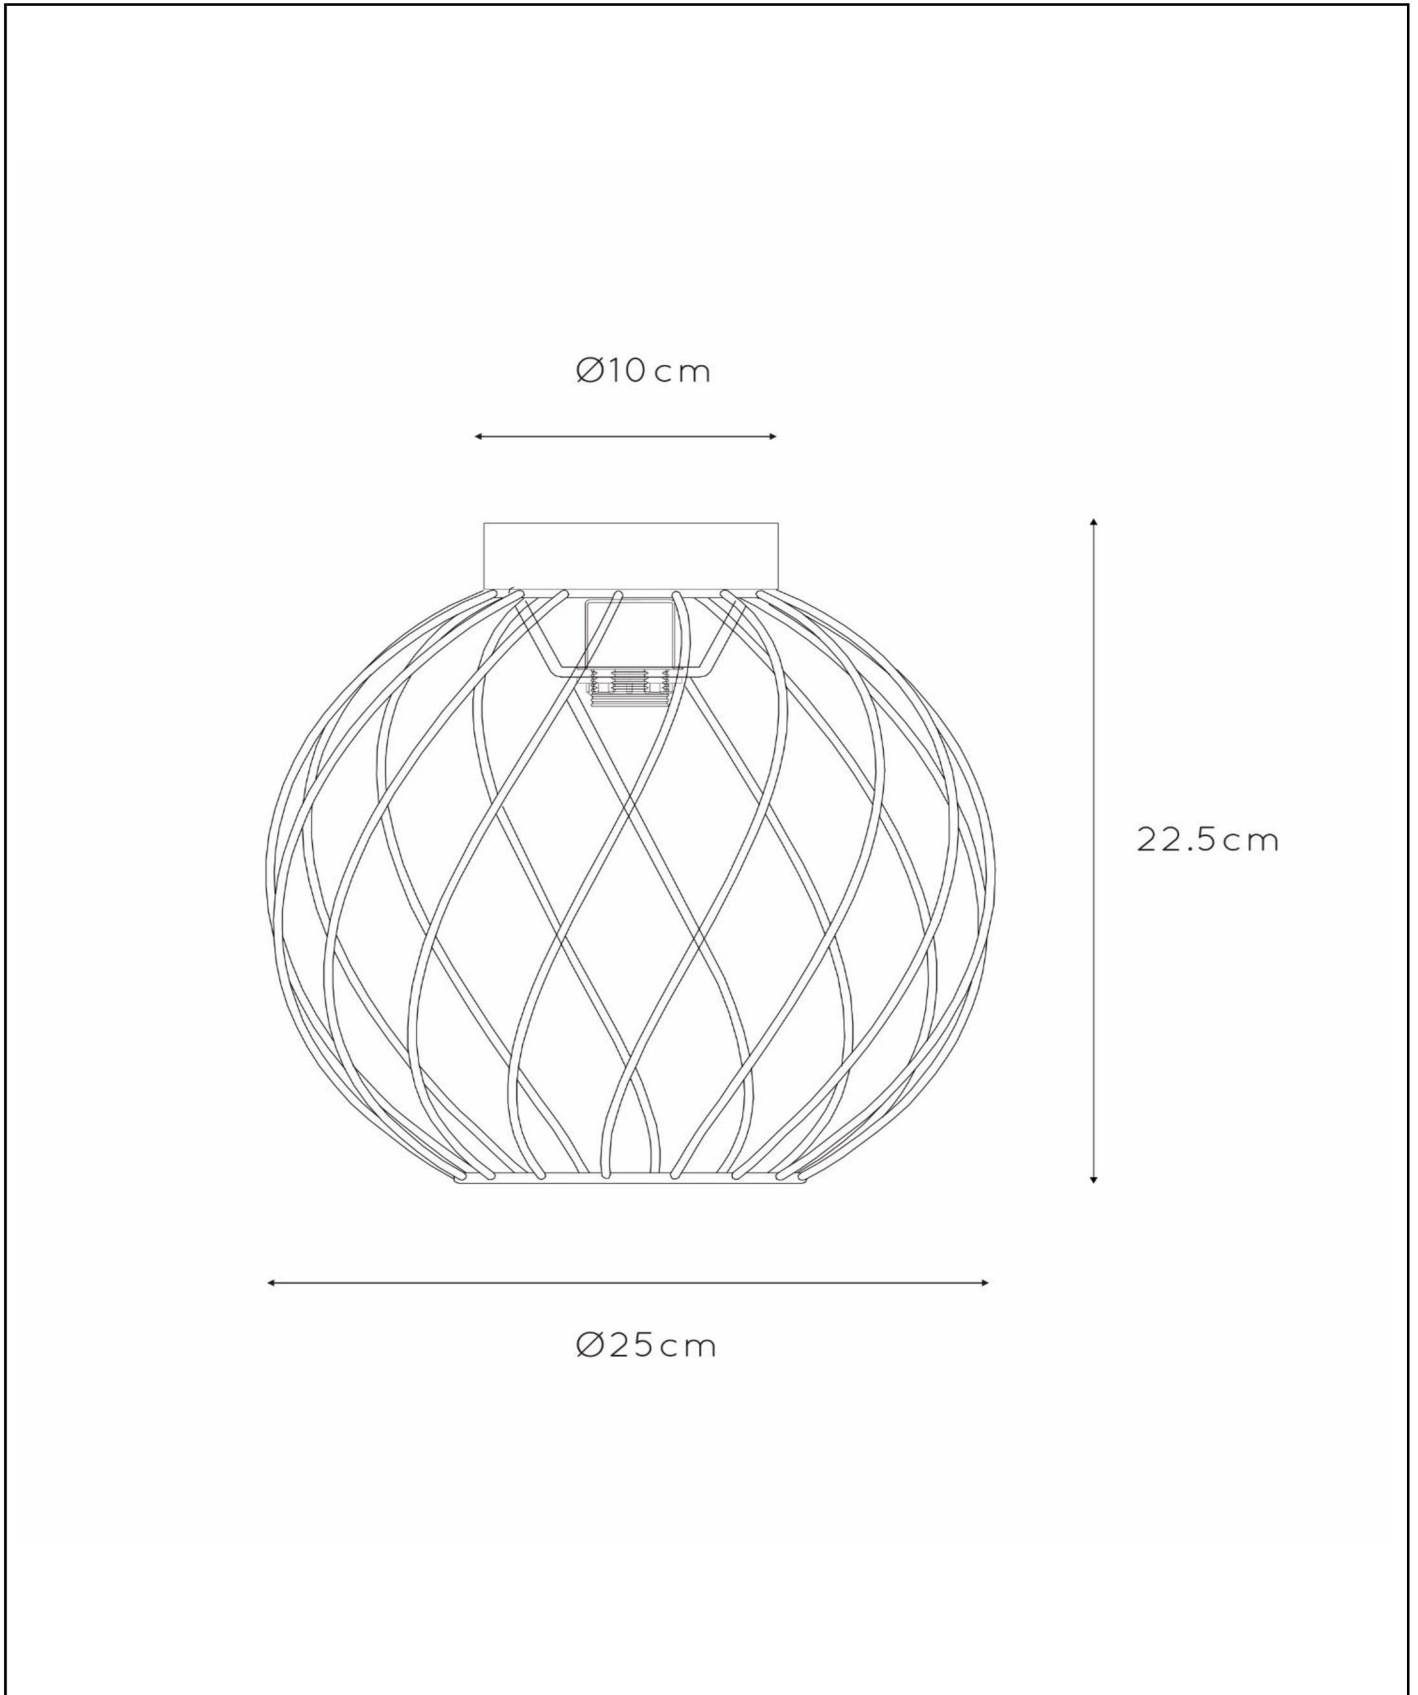

**DANZA**

Item number: 21128/25/30  
EAN code: 54 112122114 77

For more specifications or dimensions of this product please visit [www.lucide.com](http://www.lucide.com)