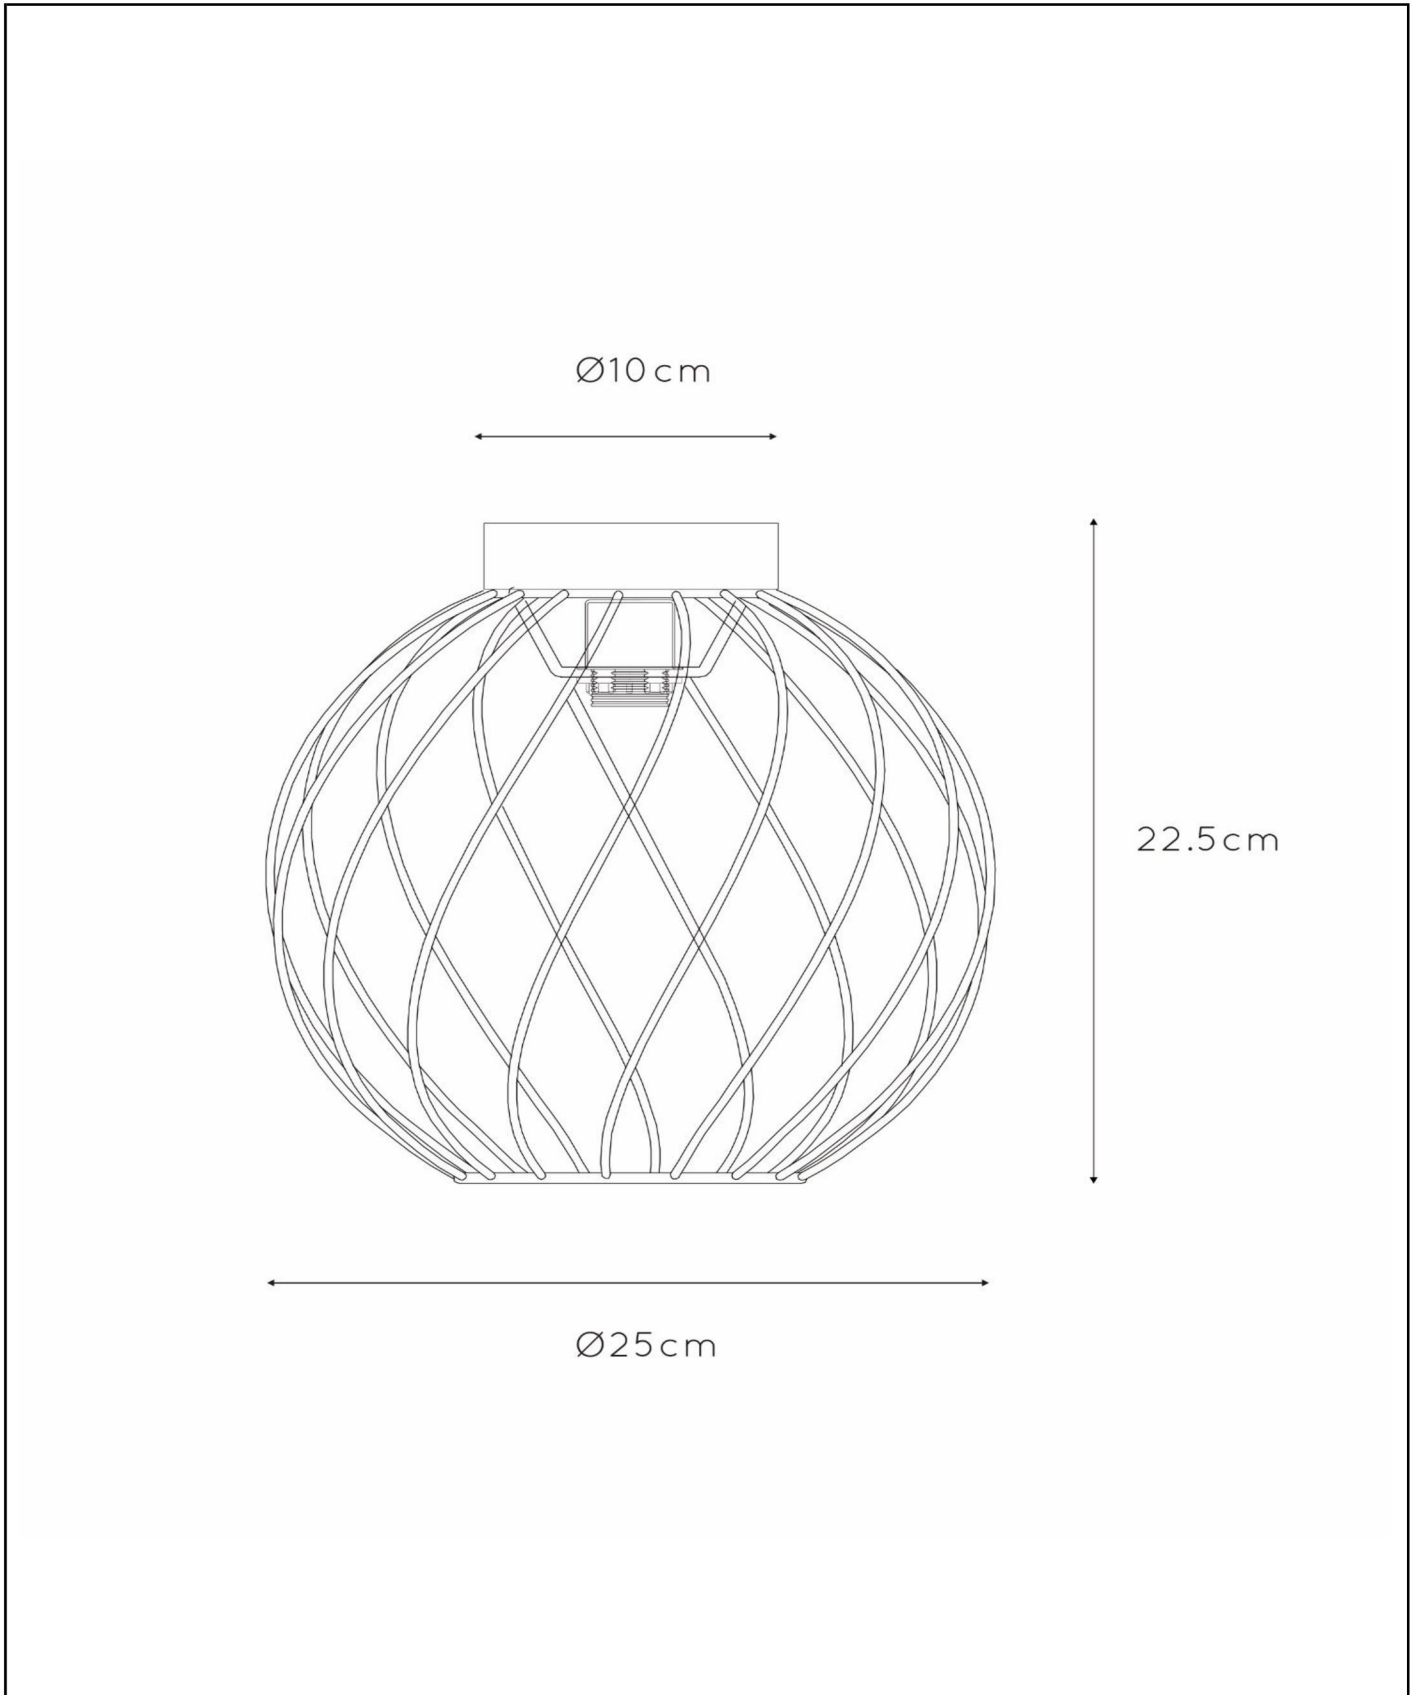

DANZA

Item number: 21128/25/02
EAN code: 54 112122114 60

For more specifications or dimensions of this product please visit www.lucide.com