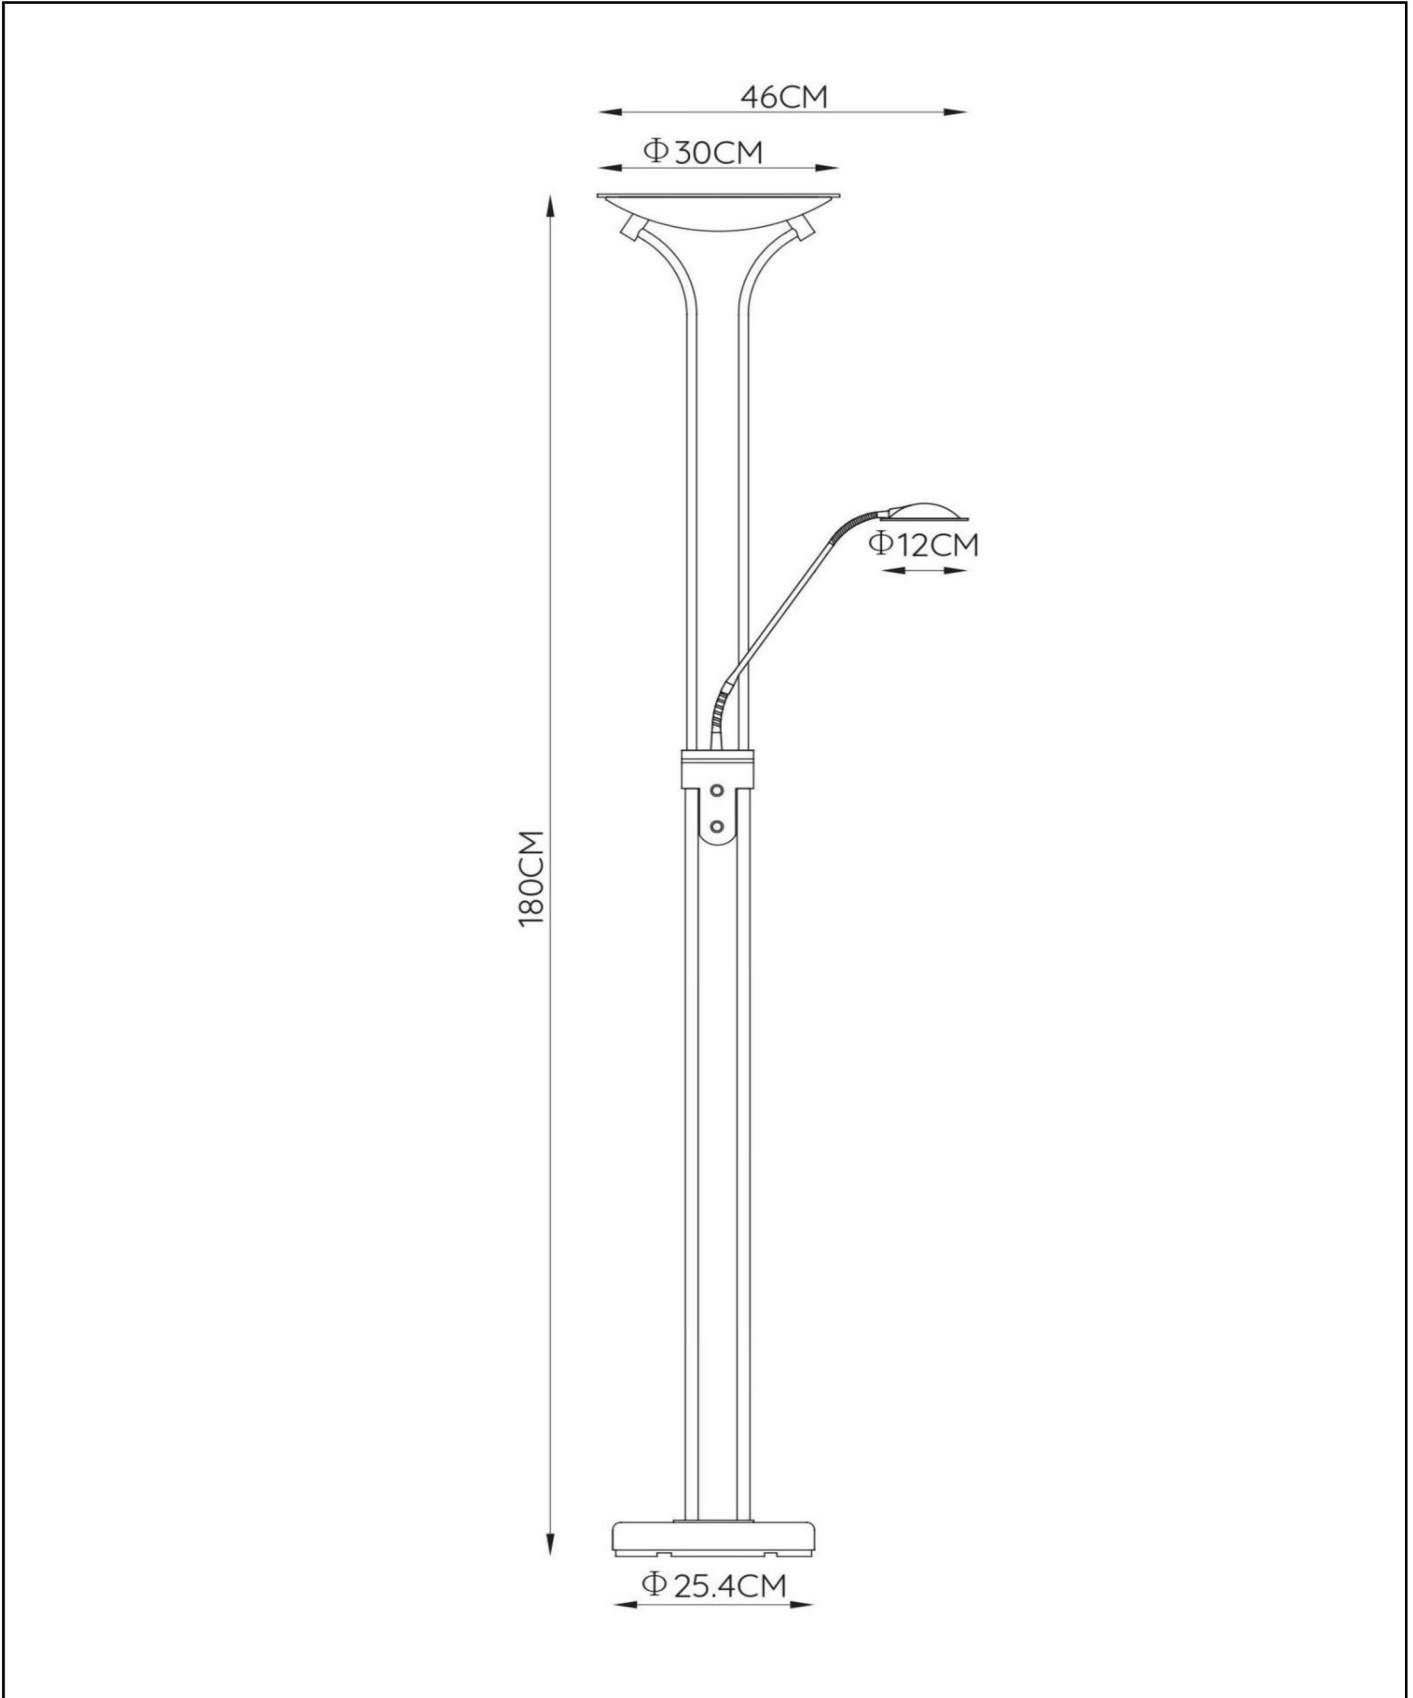

**CHAMPION-LED**

Item number: 19792/24/03  
 EAN code: 54 11212193872

For more specifications or dimensions of this product please visit [www.lucide.com](http://www.lucide.com)