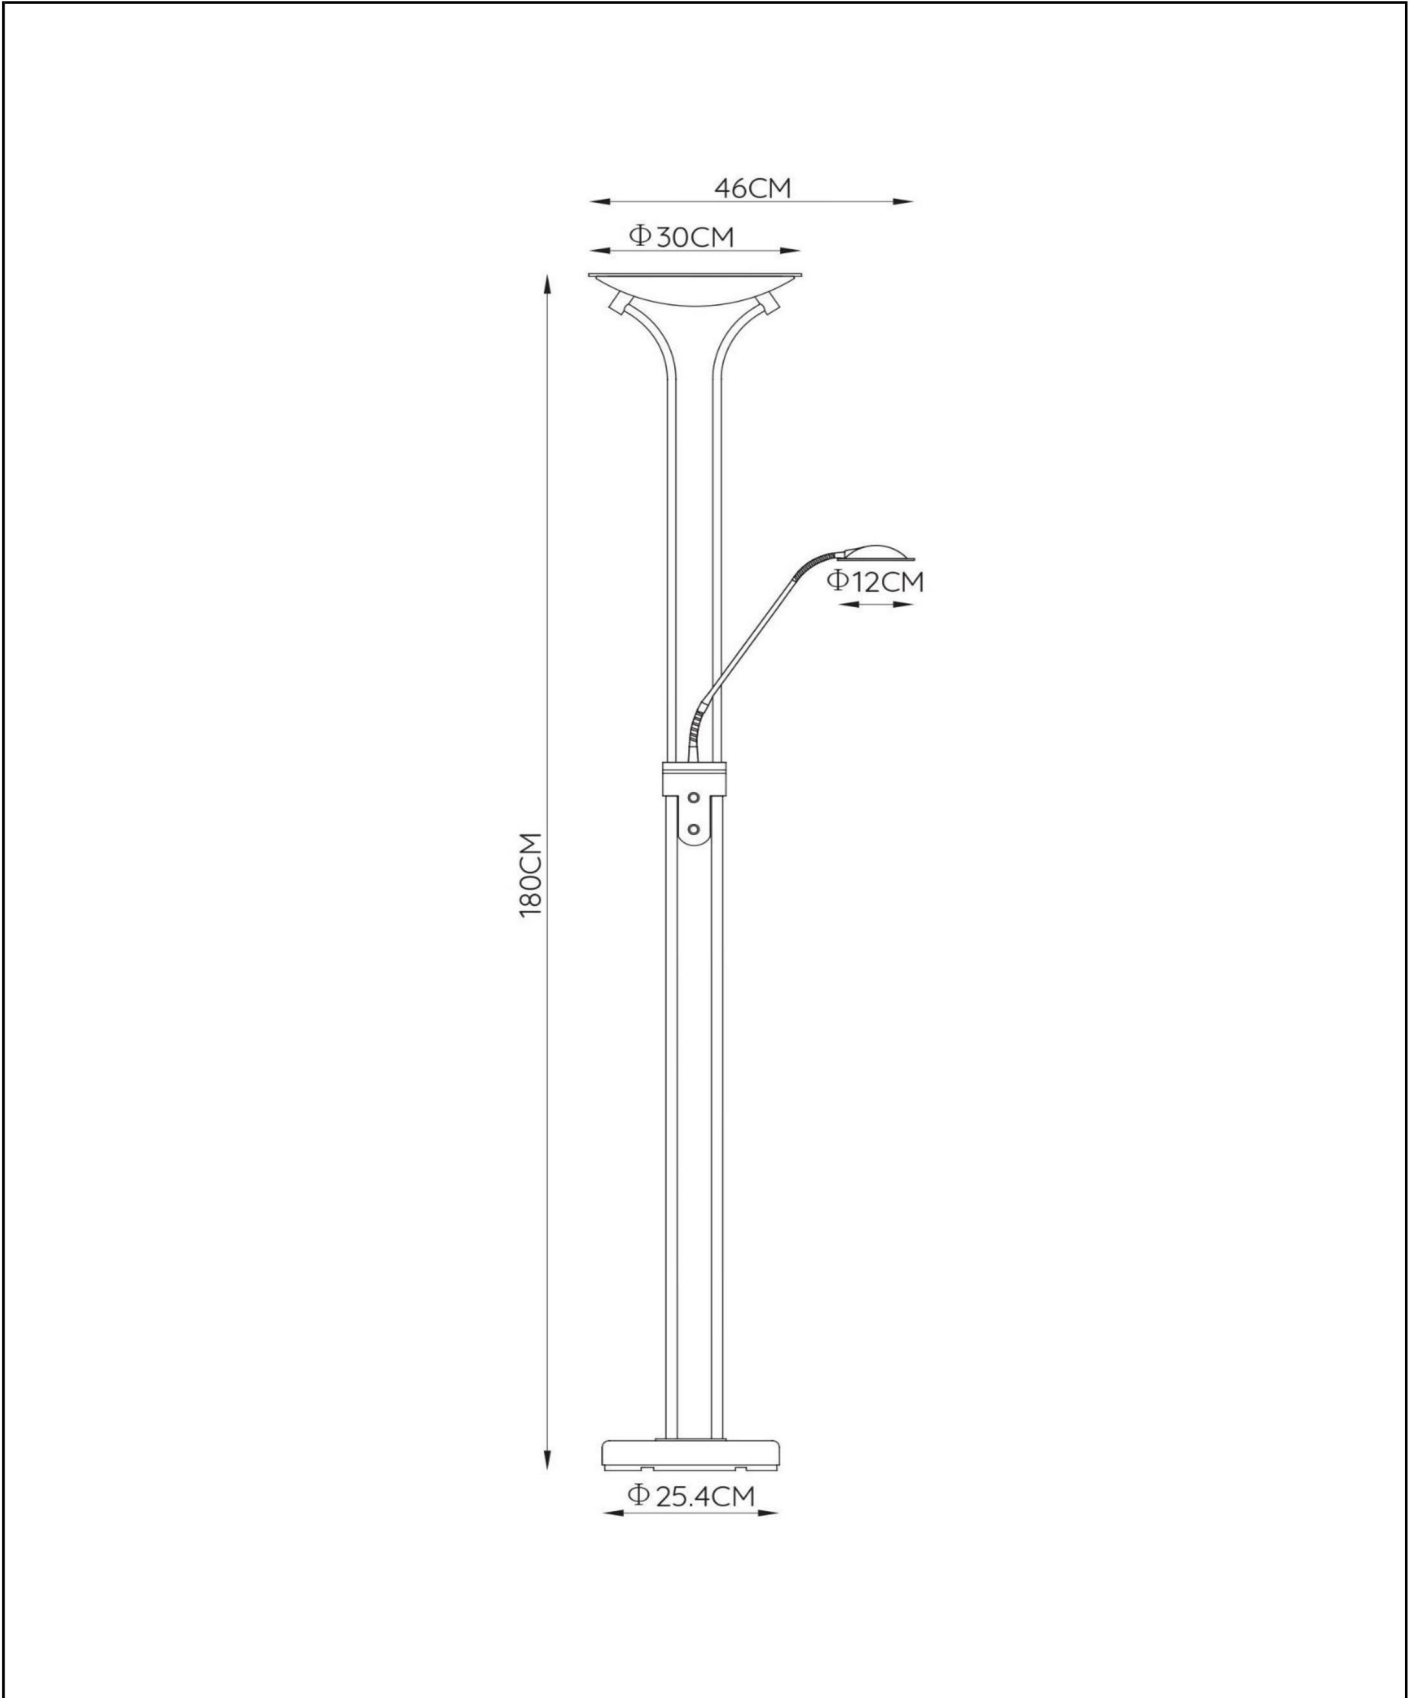

**CHAMPION-LED**

Item number: 19792/24/30  
 EAN code: 54 11212 193827

For more specifications or dimensions of this product please visit [www.lucide.com](http://www.lucide.com)