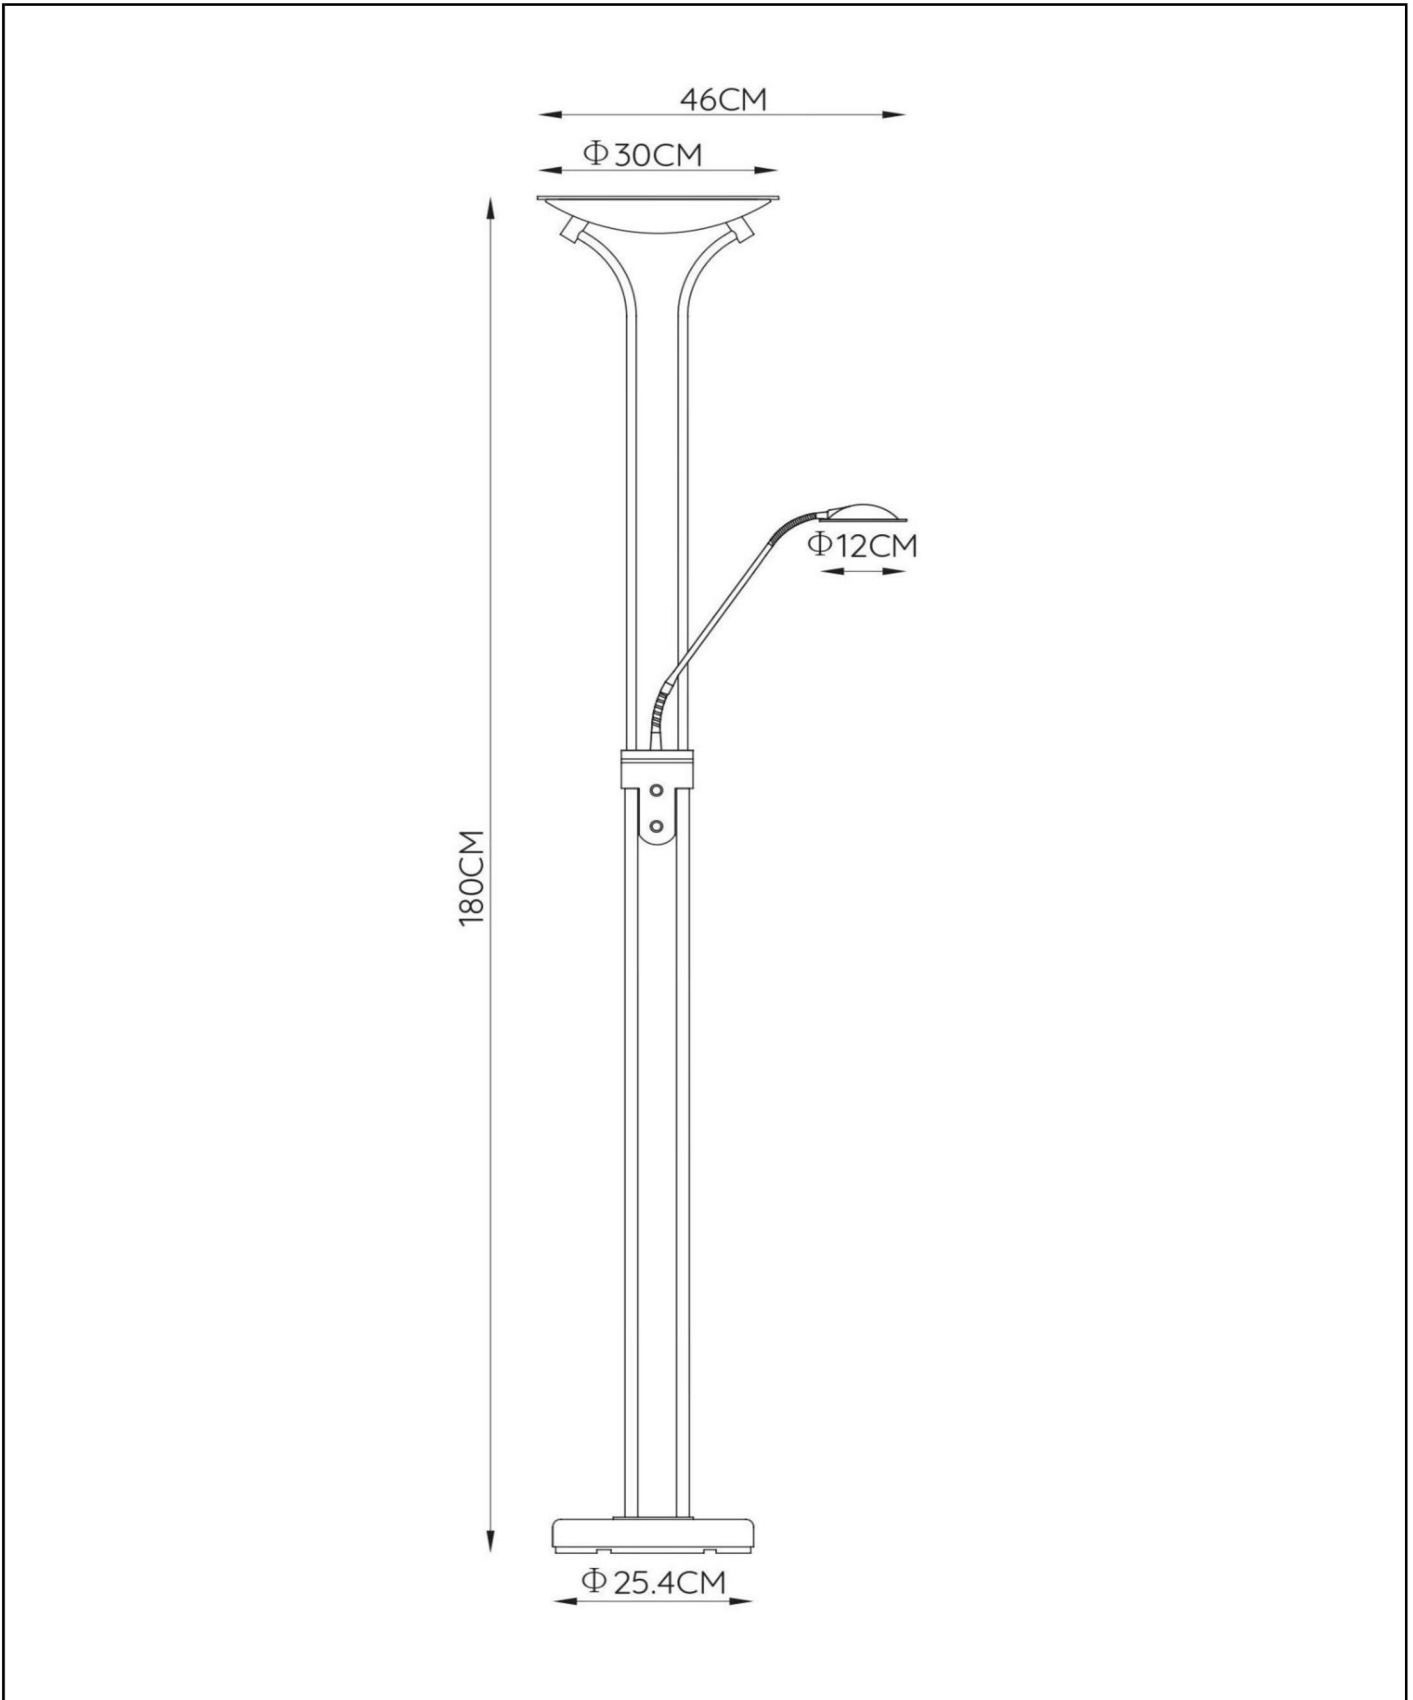

**CHAMPION-LED**

Item number: 19792/24/12  
 EAN code: 54 11212193810

For more specifications or dimensions of this product please visit [www.lucide.com](http://www.lucide.com)