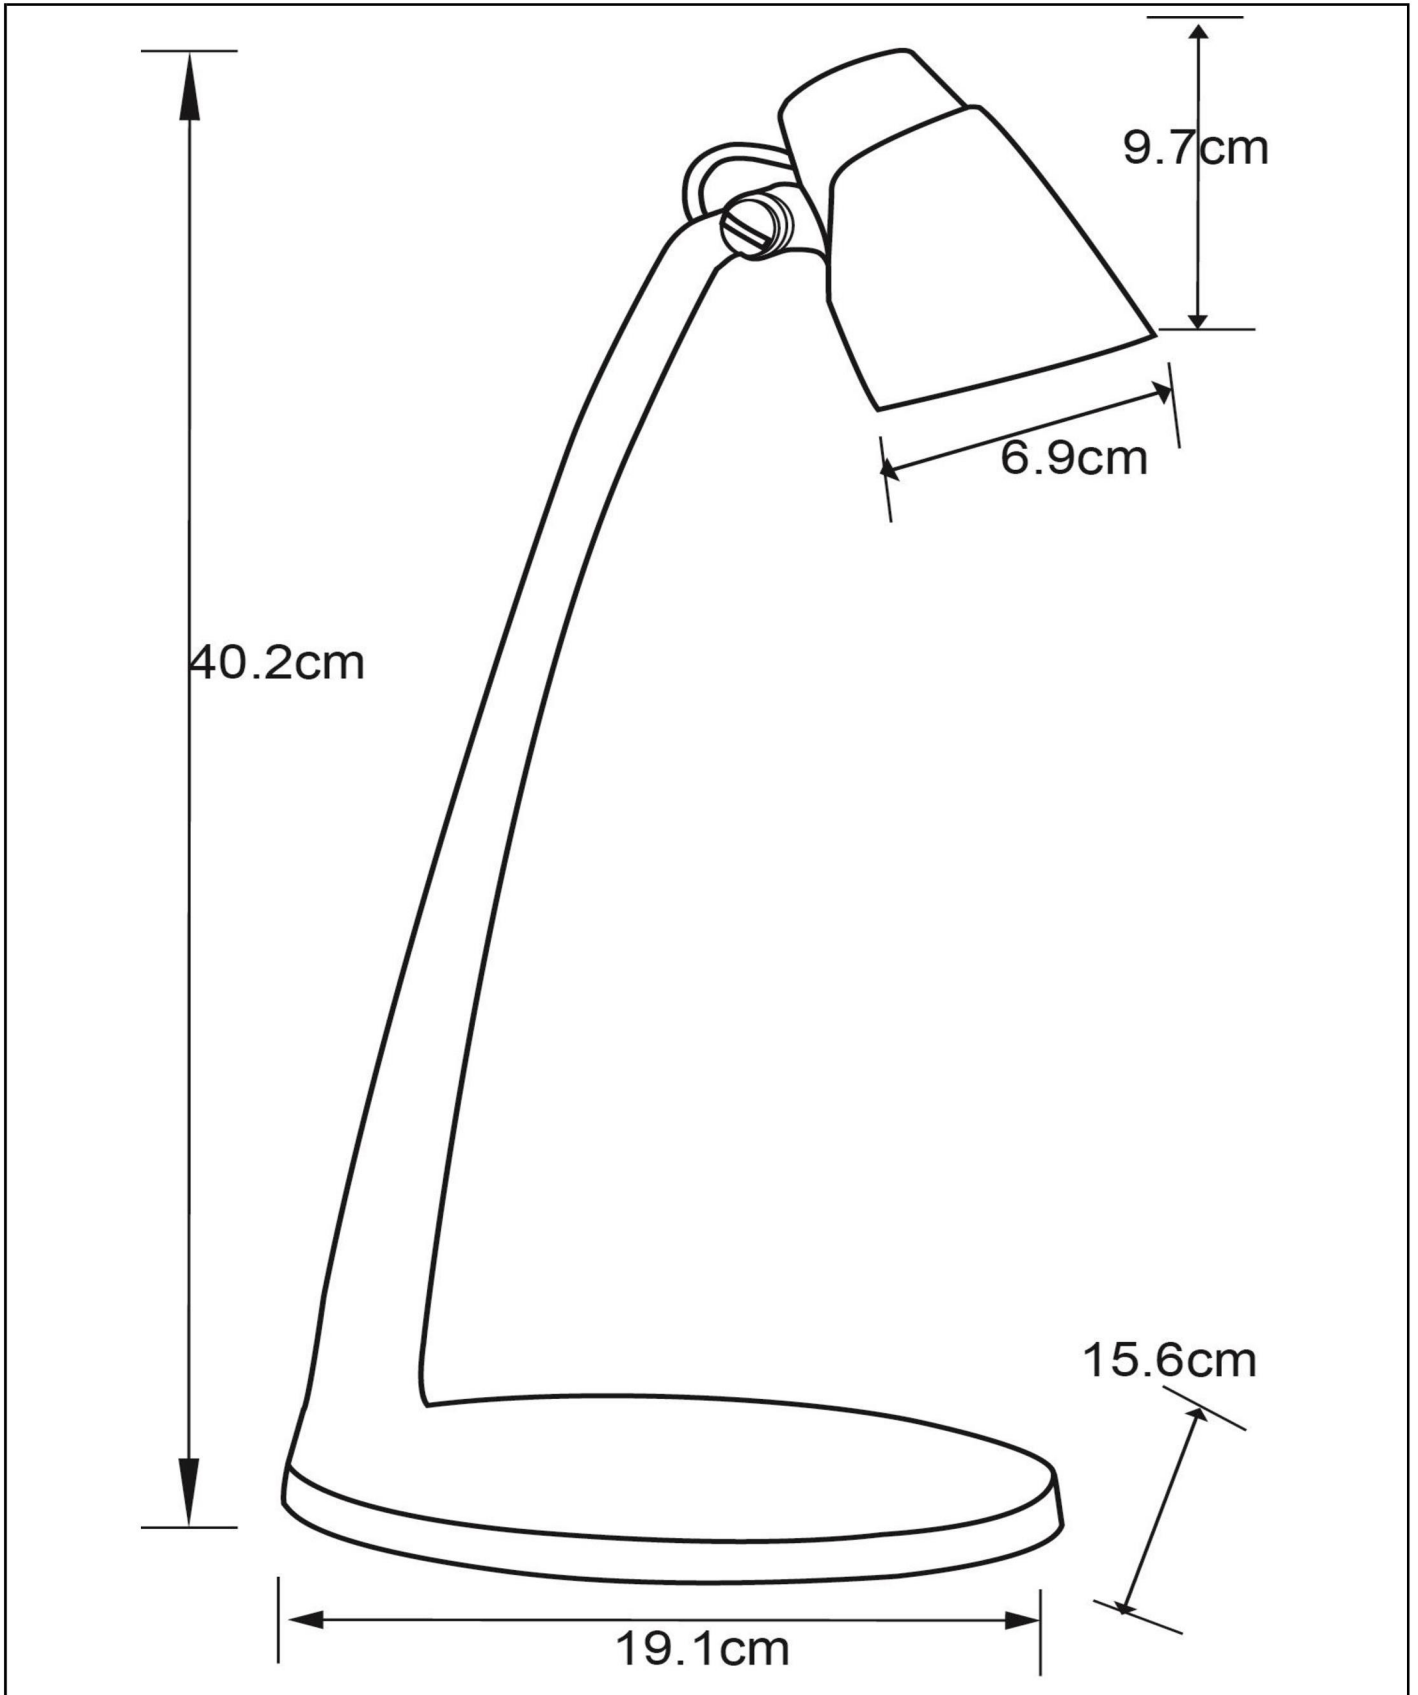

**LUDO**

Item number: 18660/05/30  
EAN code: 54 11212185877

For more specifications or dimensions of this product please visit [www.lucide.com](http://www.lucide.com)