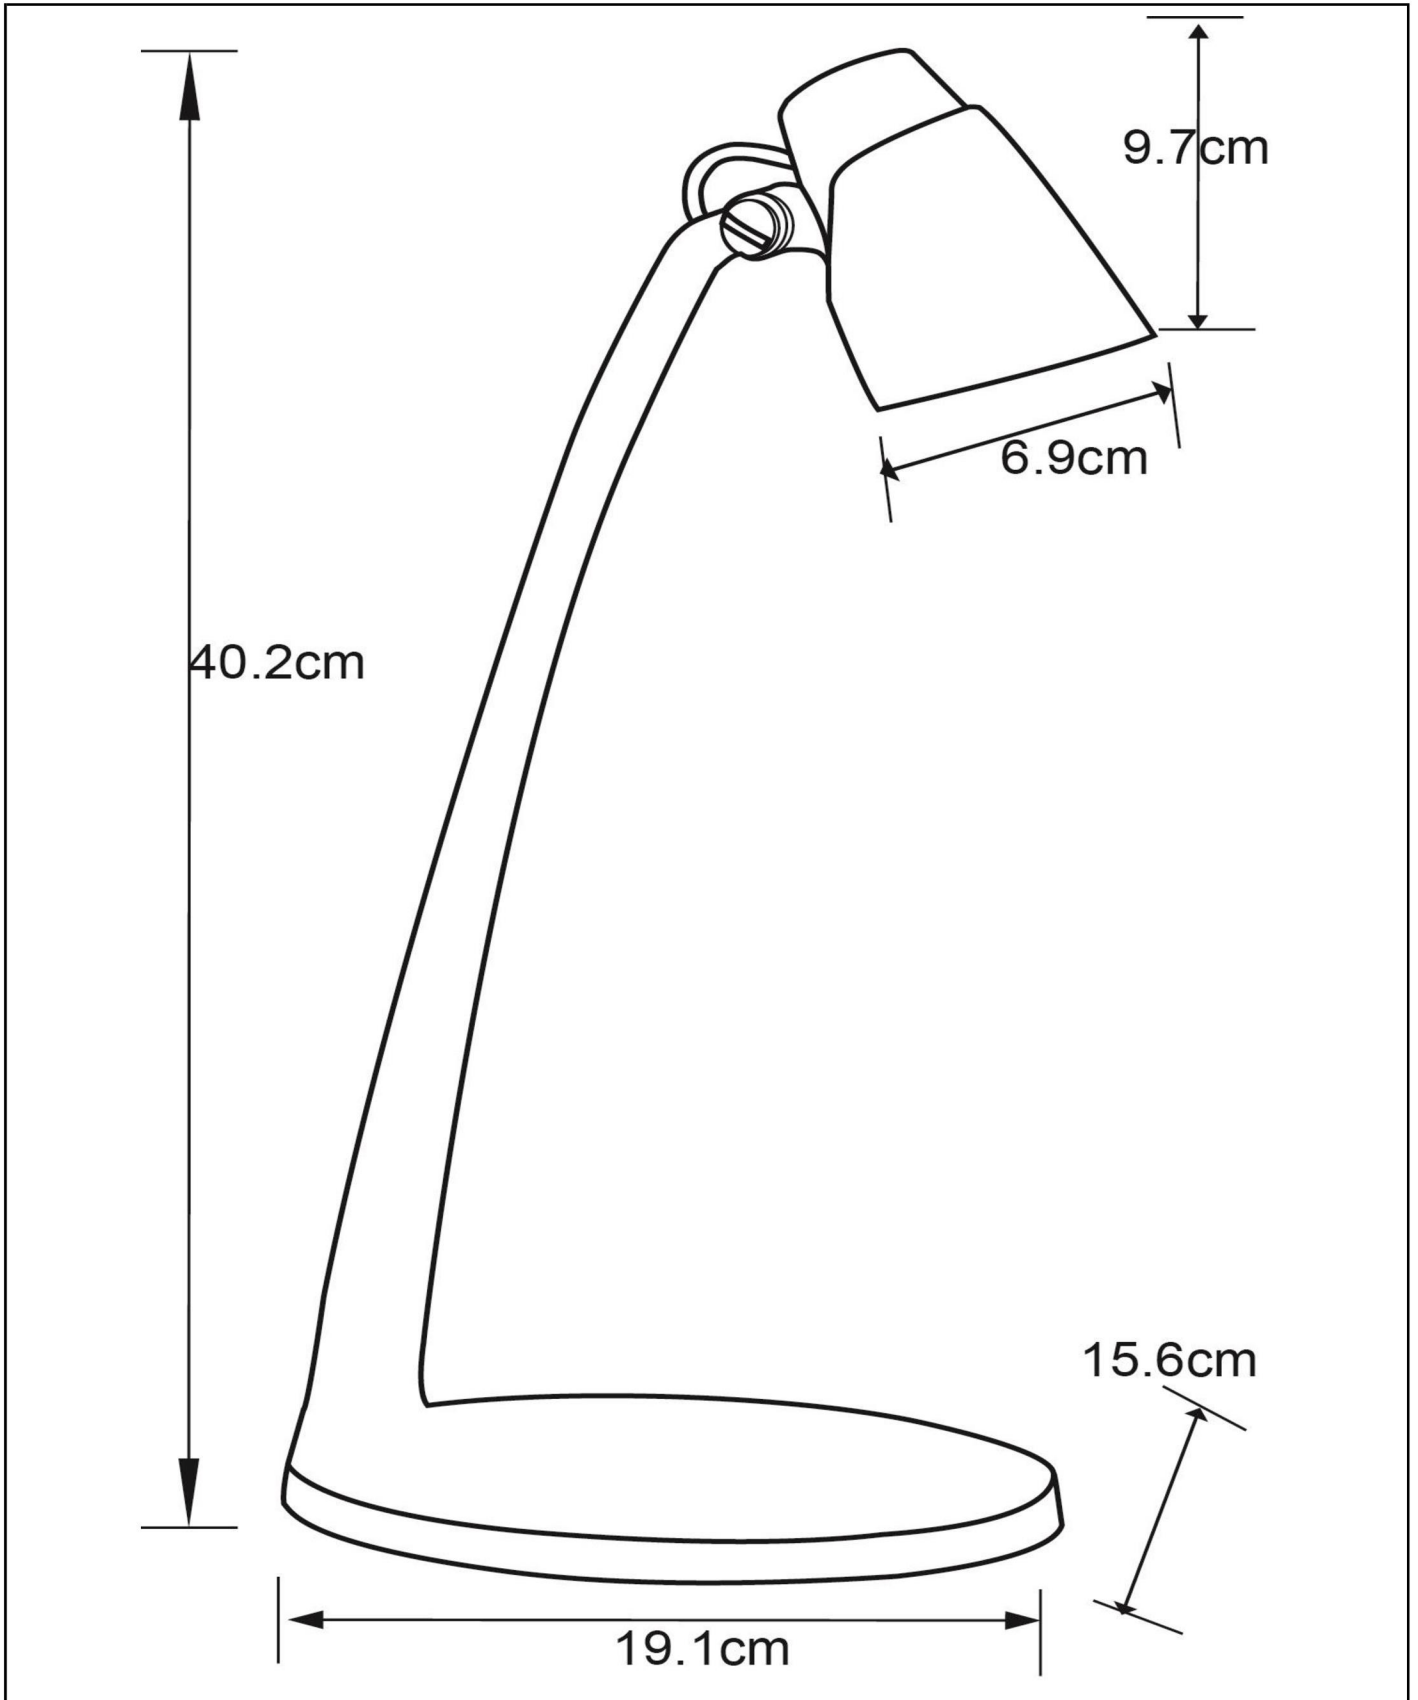

LUDO

Item number: 18660/05/02
EAN code: 54 11212185860

For more specifications or dimensions of this product please visit www.lucide.com