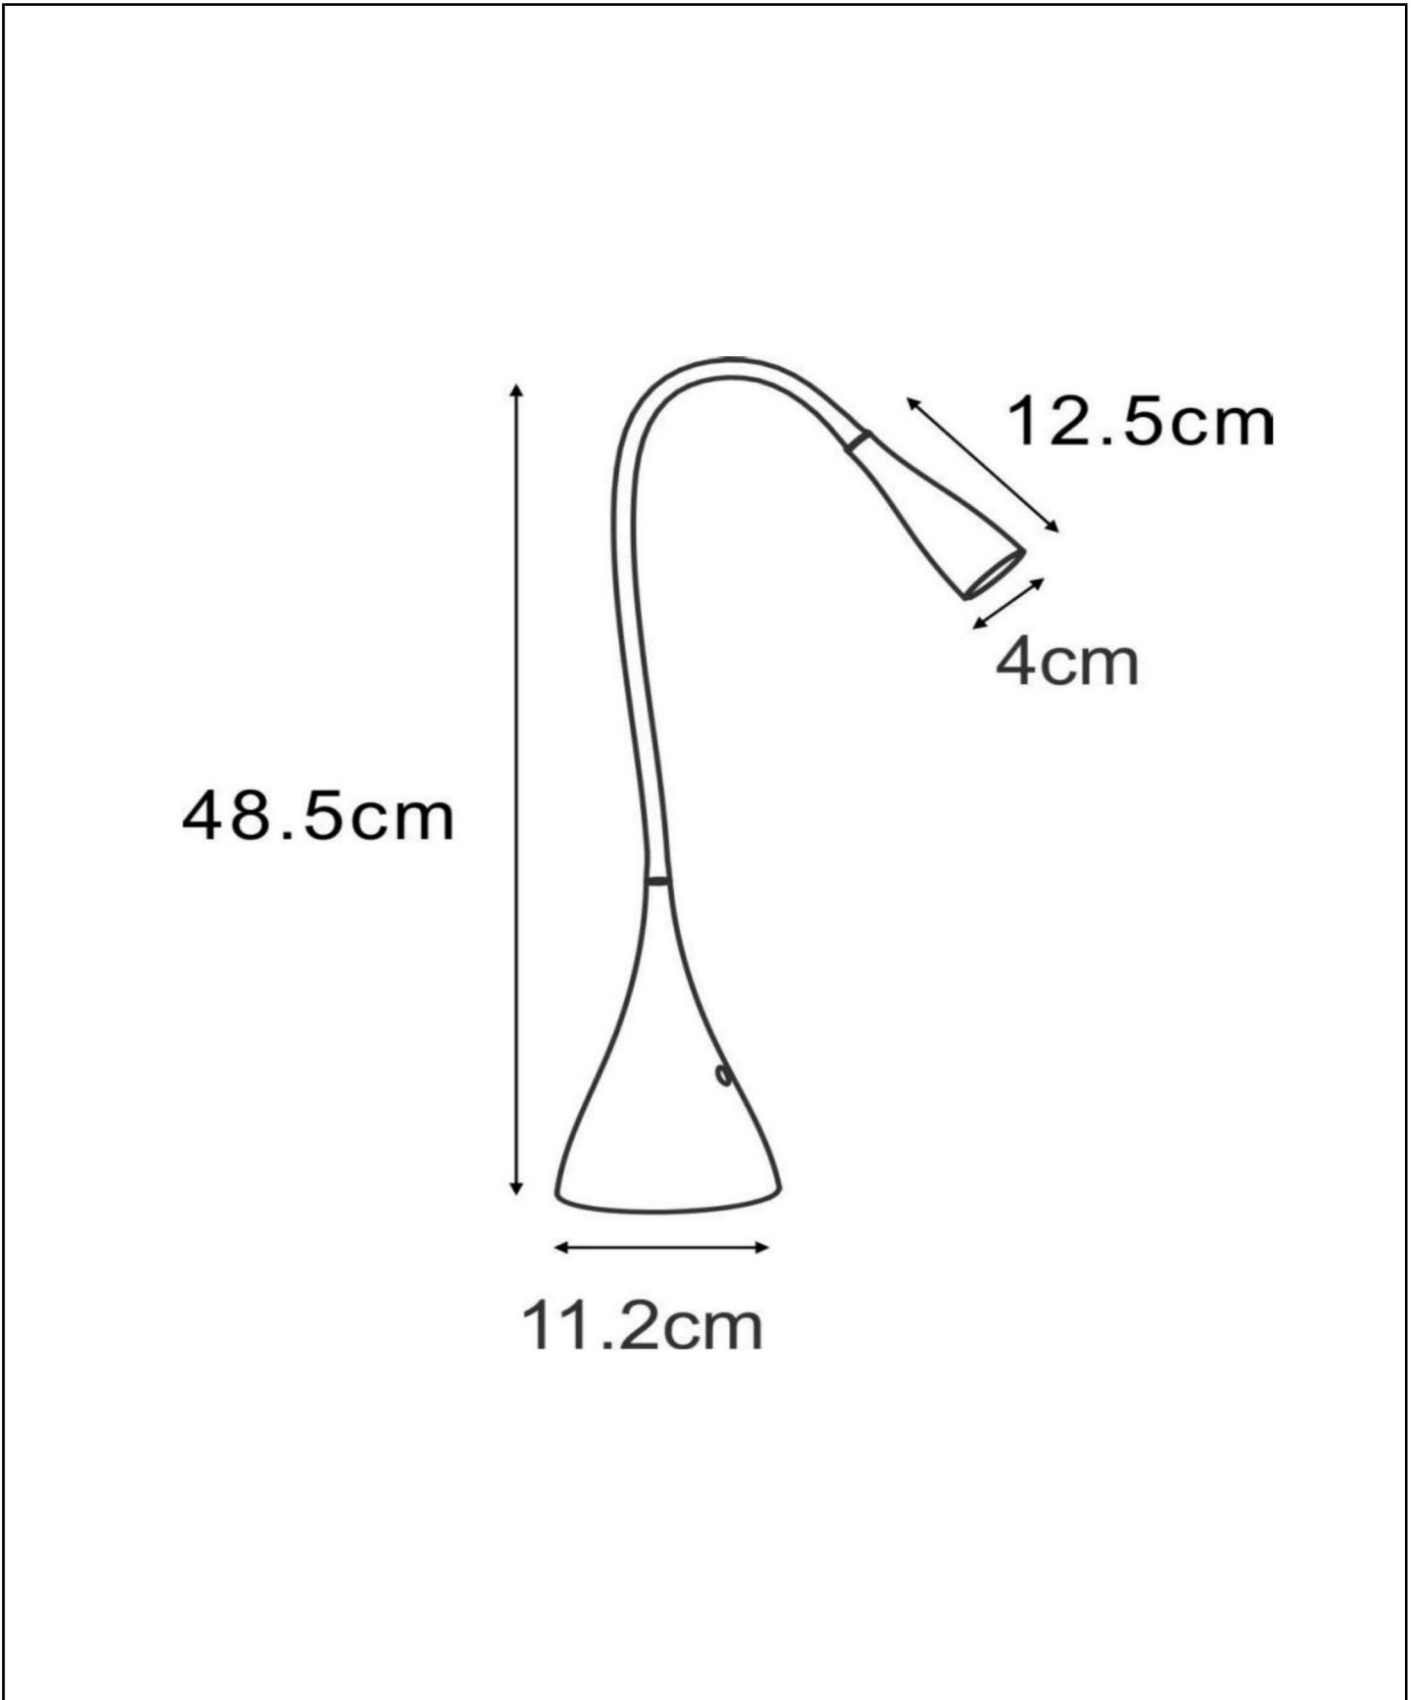

ZOZY

Item number: 18656/03/30
EAN code: 54 11212185822

For more specifications or dimensions of this product please visit www.lucide.com