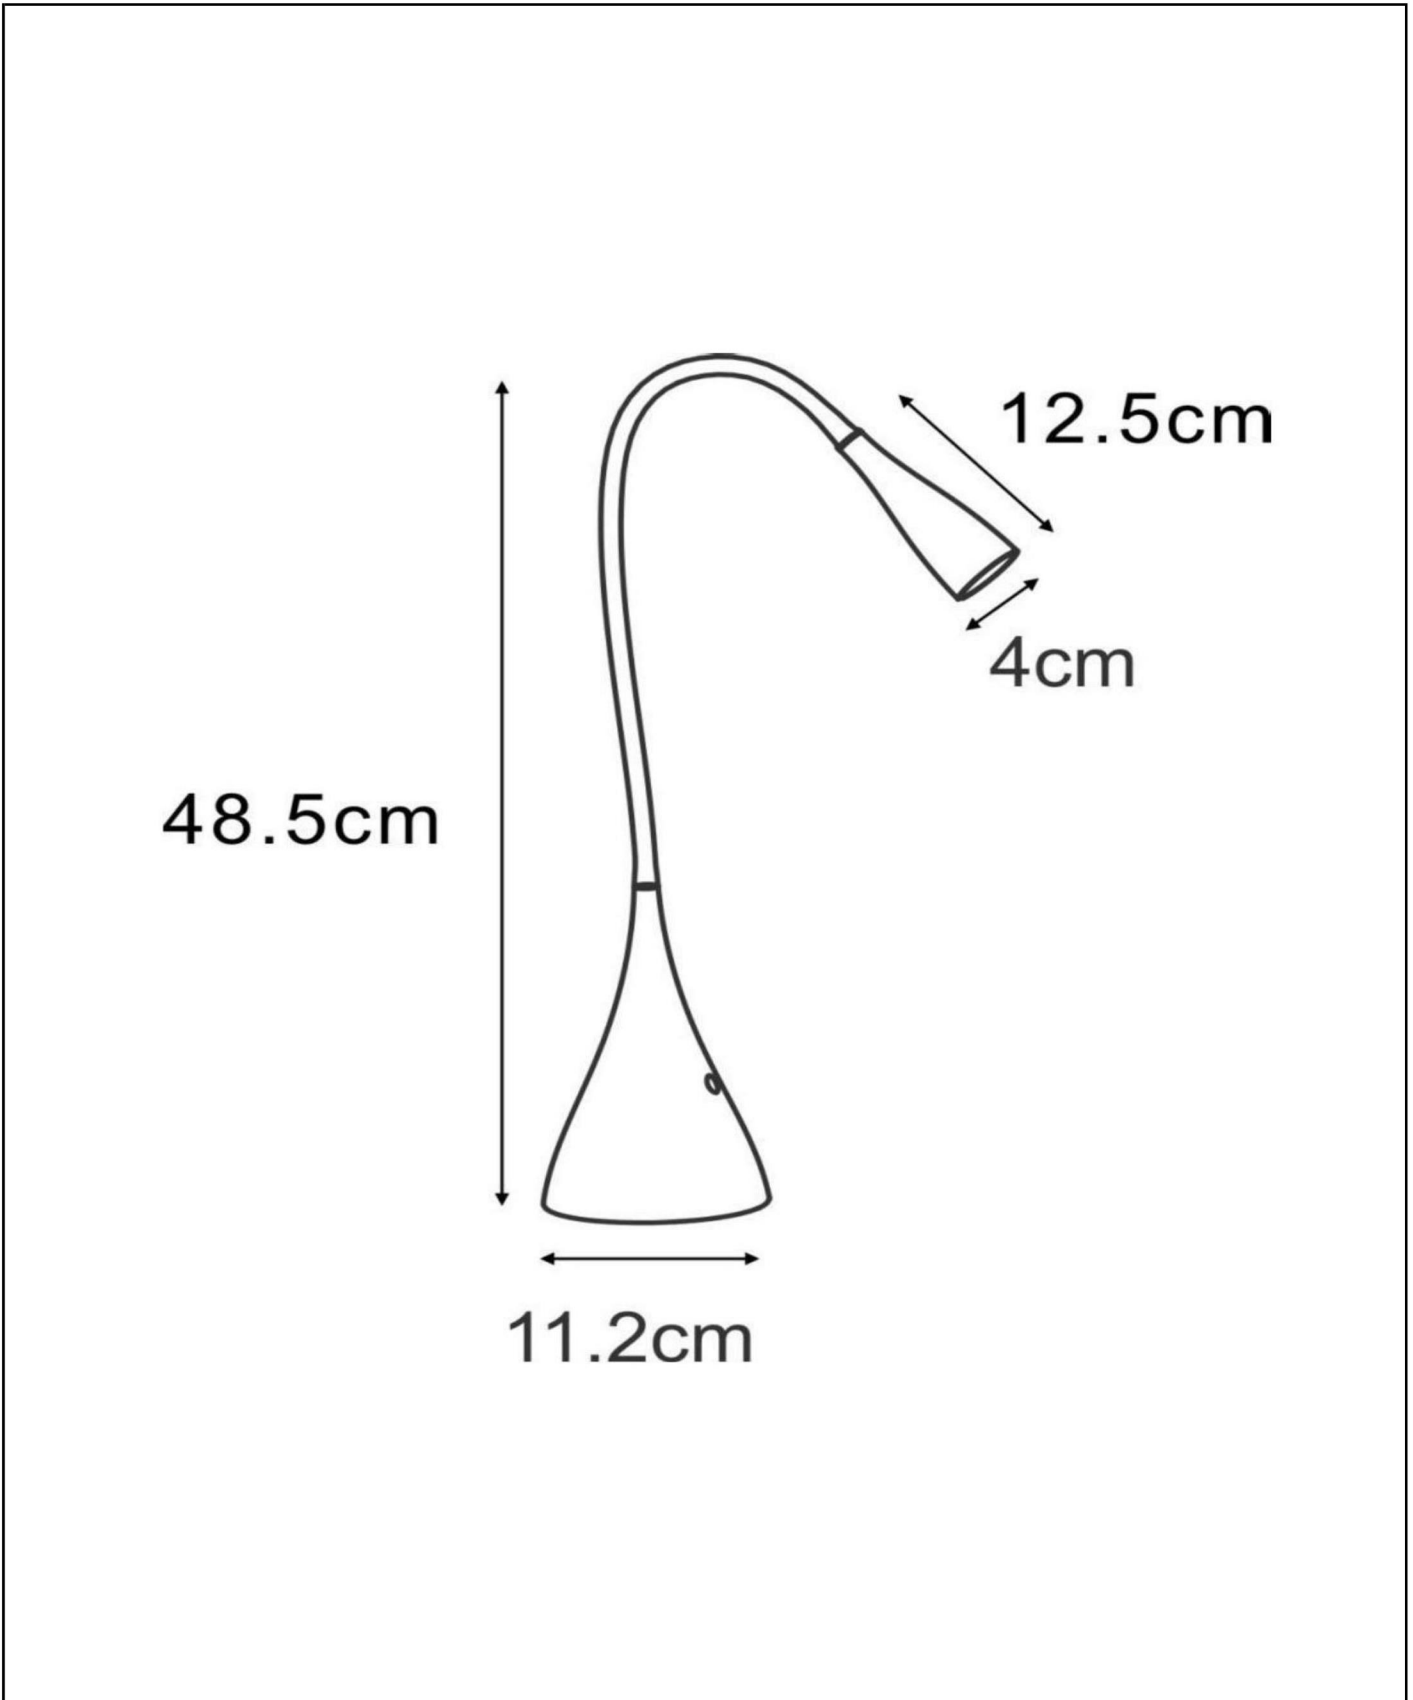

ZOZY

Item number: 18650/03/31
EAN code: 54 11212185396

For more specifications or dimensions of this product please visit www.lucide.com