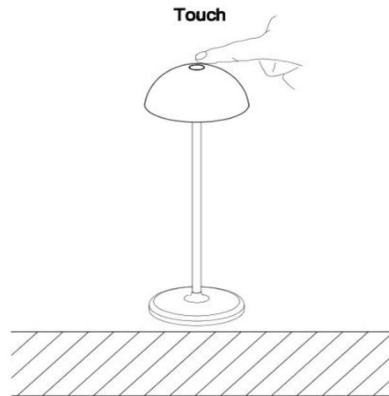

JOY

Item number: 15500/02/66
 EAN code: 54 1121215 1995

A

Firstly, charge the lamp until the led change to green. The USB cable is in the attachment bag. We recommended that you use 1A adaptor.

Red (Charging)	Green (Full)
	

B

Secondly, to turn on/off the lamp, please touch the switch on the top.

C

The lamp is dimmable.