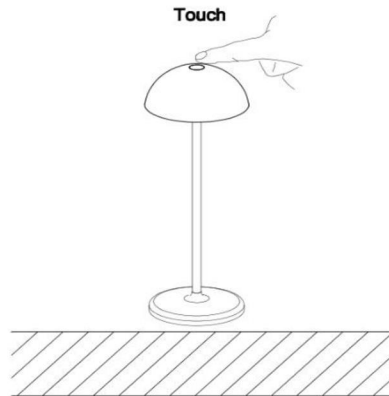

### A

Firstly, charge the lamp until the led change to green. The USB cable is in the attachment bag. We recommended that you use 1A adaptor.

Red (Charging)	Green (Full)

### B

Secondly, to turn on/off the lamp, please touch the switch on the top.