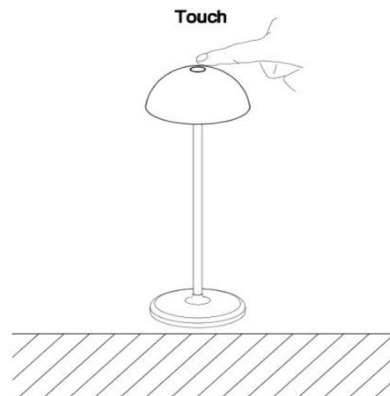

JOY

Item number: 15500/02/33
 EAN code: 54 1121215 1964

A

Firstly, charge the lamp until the led change to green. The USB cable is in the attachment bag. We recommended that you use 1A adaptor.

Red (Charging)	Green (Full)
	

B

Secondly, to turn on/off the lamp, please touch the switch on the top.

C

The lamp is dimmable.