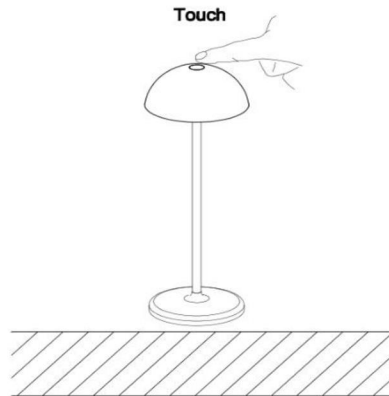

JOY

Item number: 15500/02/31
 EAN code: 54 112 12 15 19 57

A

Firstly, charge the lamp until the led change to green. The USB cable is in the attachment bag. We recommended that you use 1A adaptor.

Red (Charging)	Green (Full)
	

B

Secondly, to turn on/off the lamp, please touch the switch on the top.

C

The lamp is dimmable.