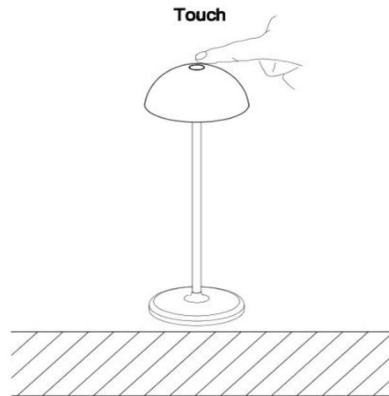

### A

Firstly, charge the lamp until the led change to green. The USB cable is in the attachment bag. We recommended that you use 1A adaptor.

Red (Charging)	Green (Full)
	

### B

Secondly, to turn on/off the lamp, please touch the switch on the top.