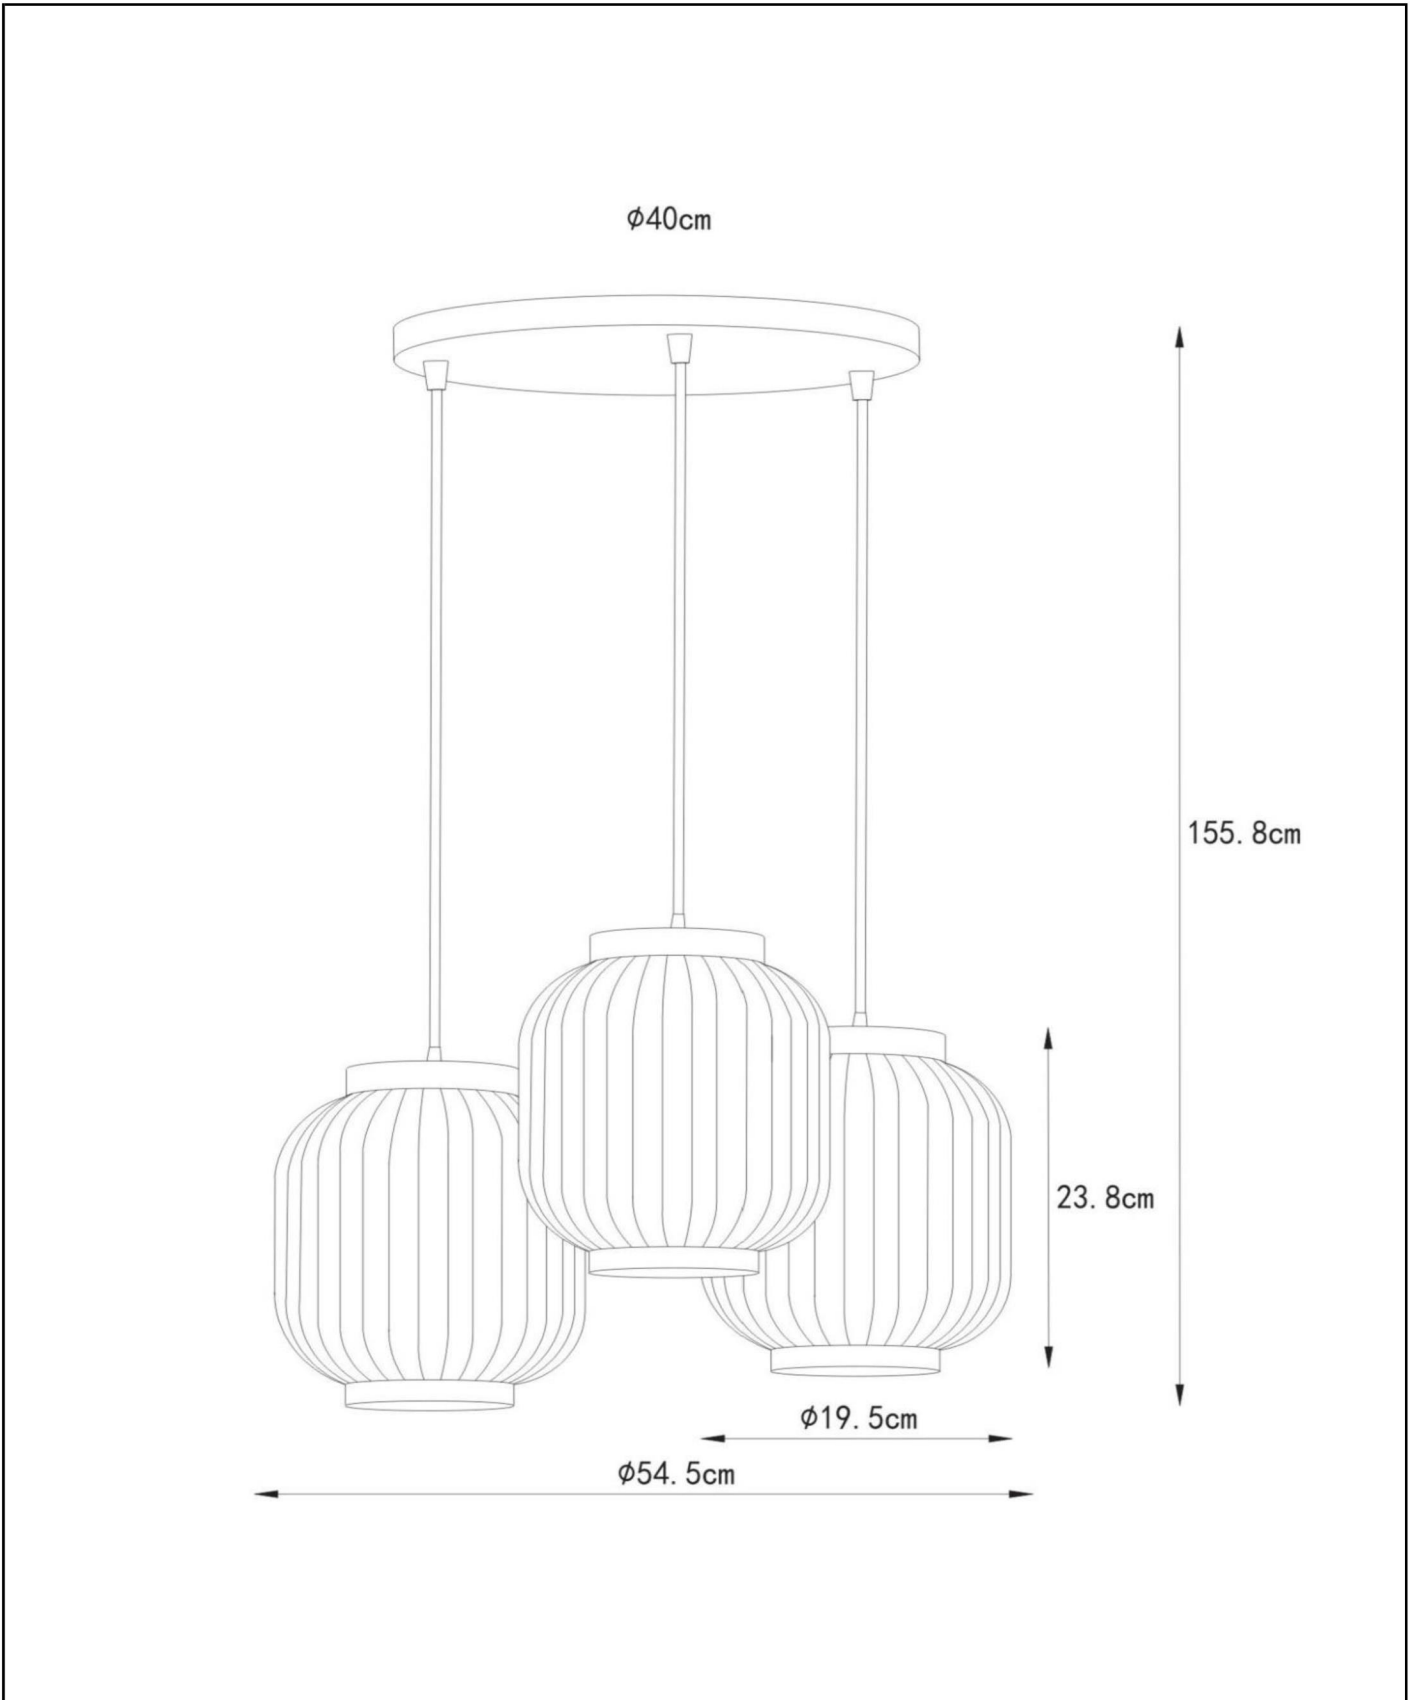

GOSSE

Item number: 13435/03/31
 EAN code: 54 11212134 189

For more specifications or dimensions of this product please visit www.lucide.com