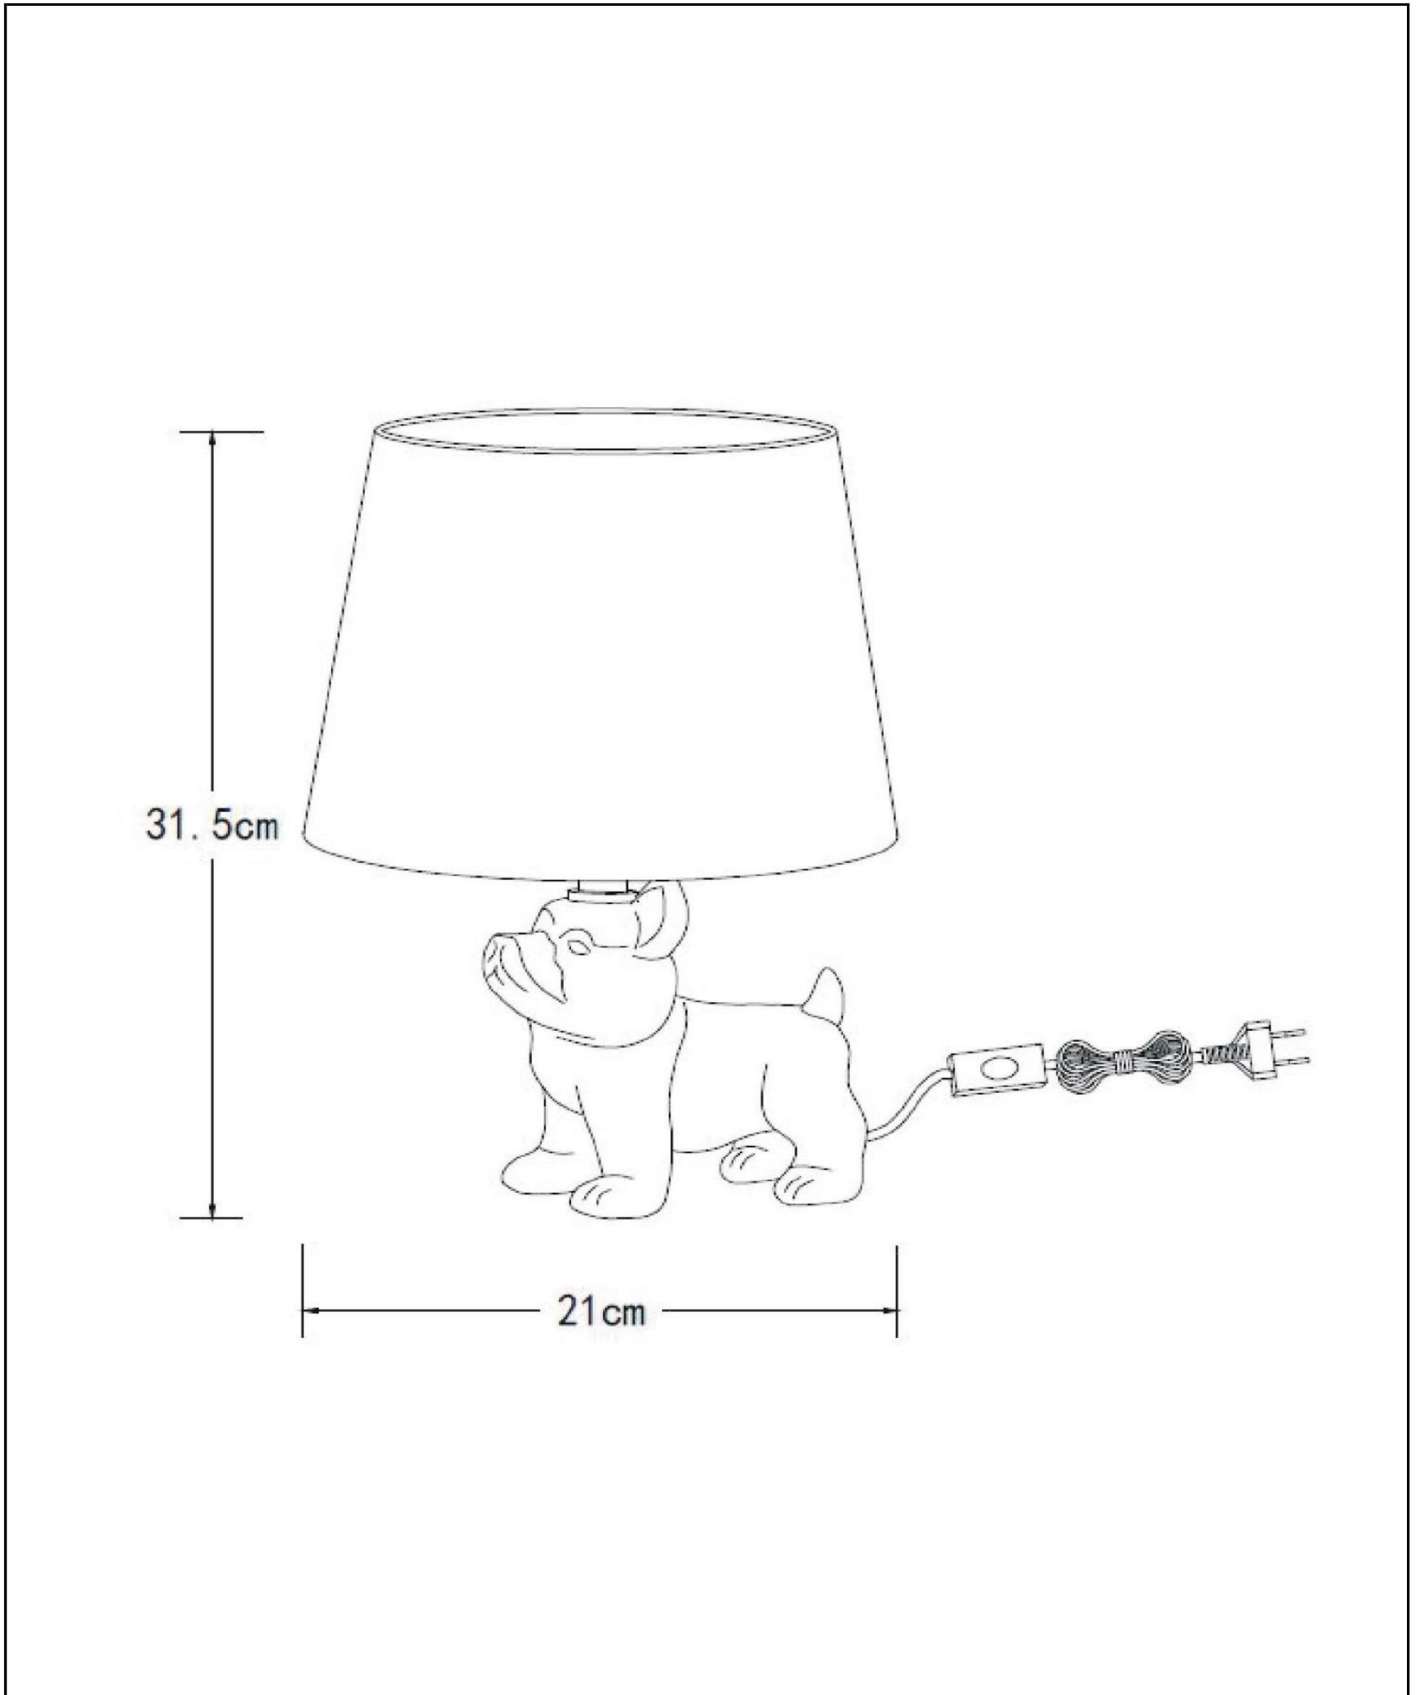

**EXTRAVAGANZA SIR WINSTON**

**Item number: 13533/8110**  
**EAN code: 54 11212134097**

For more specifications or dimensions of this product please visit [www.lucide.com](http://www.lucide.com)