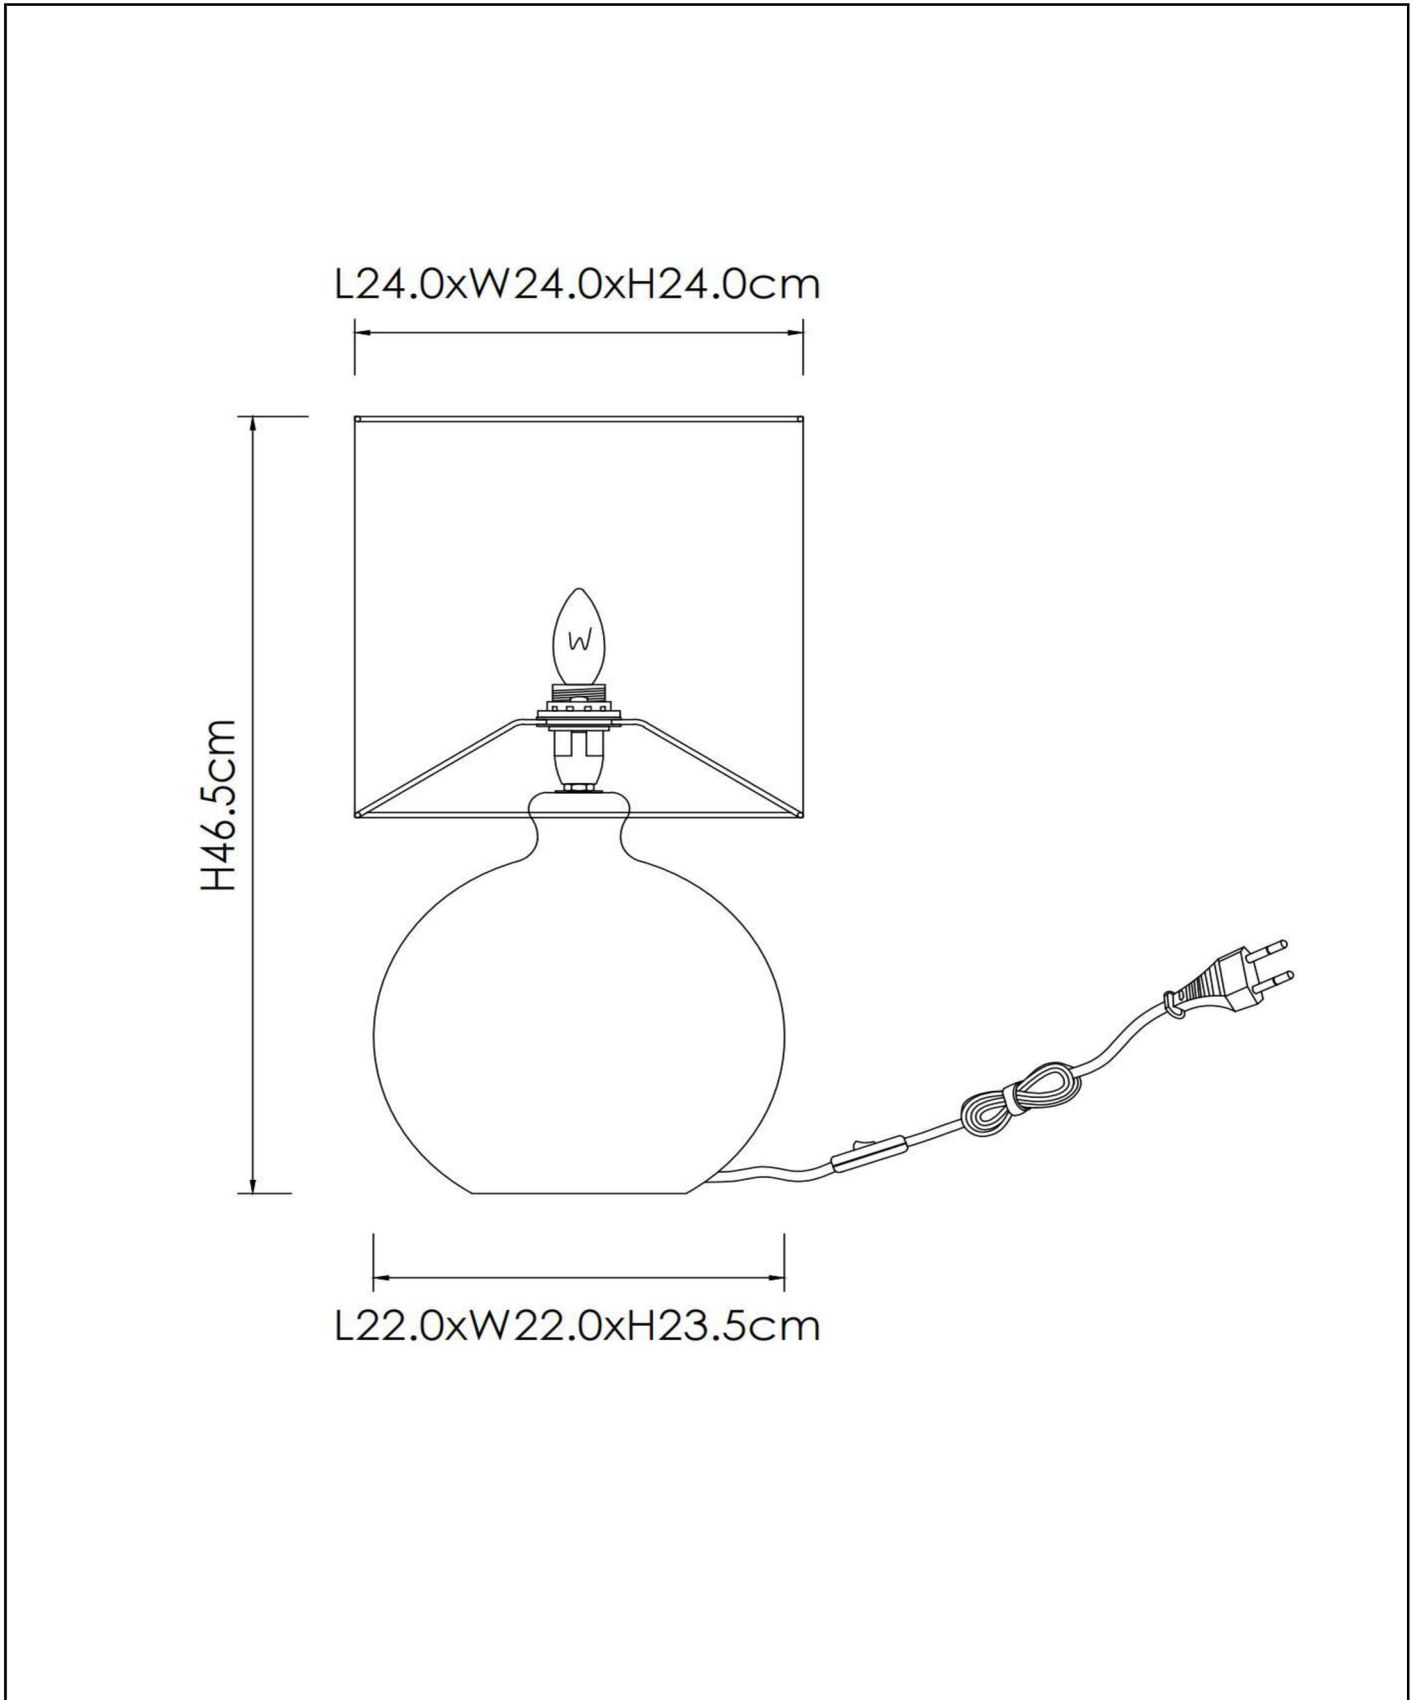

**ESTERAD**

Item number: 10519/8144  
EAN code: 54 11210 5950

For more specifications or dimensions of this product please visit [www.lucide.com](http://www.lucide.com)