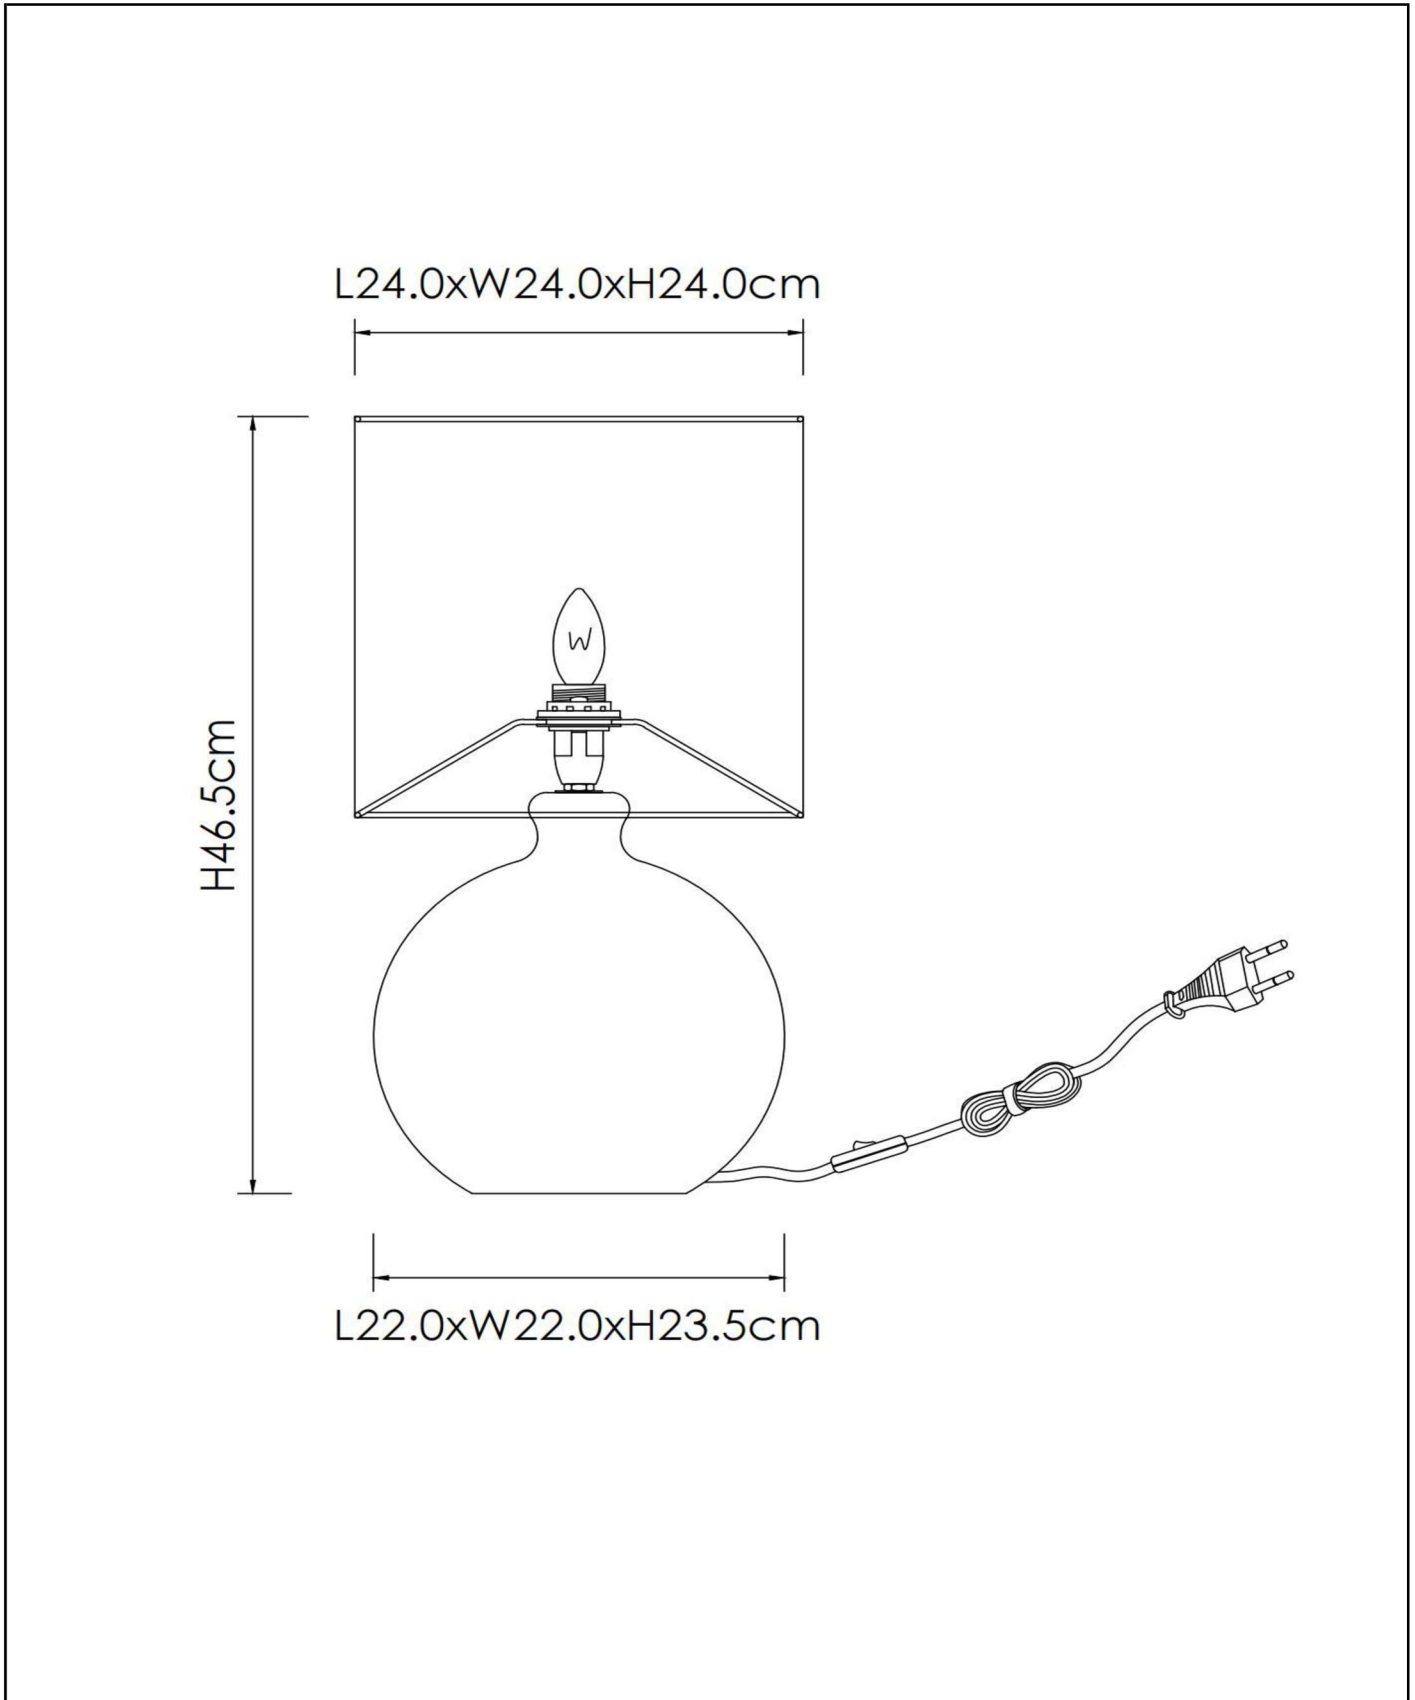

ESTERAD

Item number: 10519/8133
EAN code: 54 11210 5943

For more specifications or dimensions of this product please visit www.lucide.com