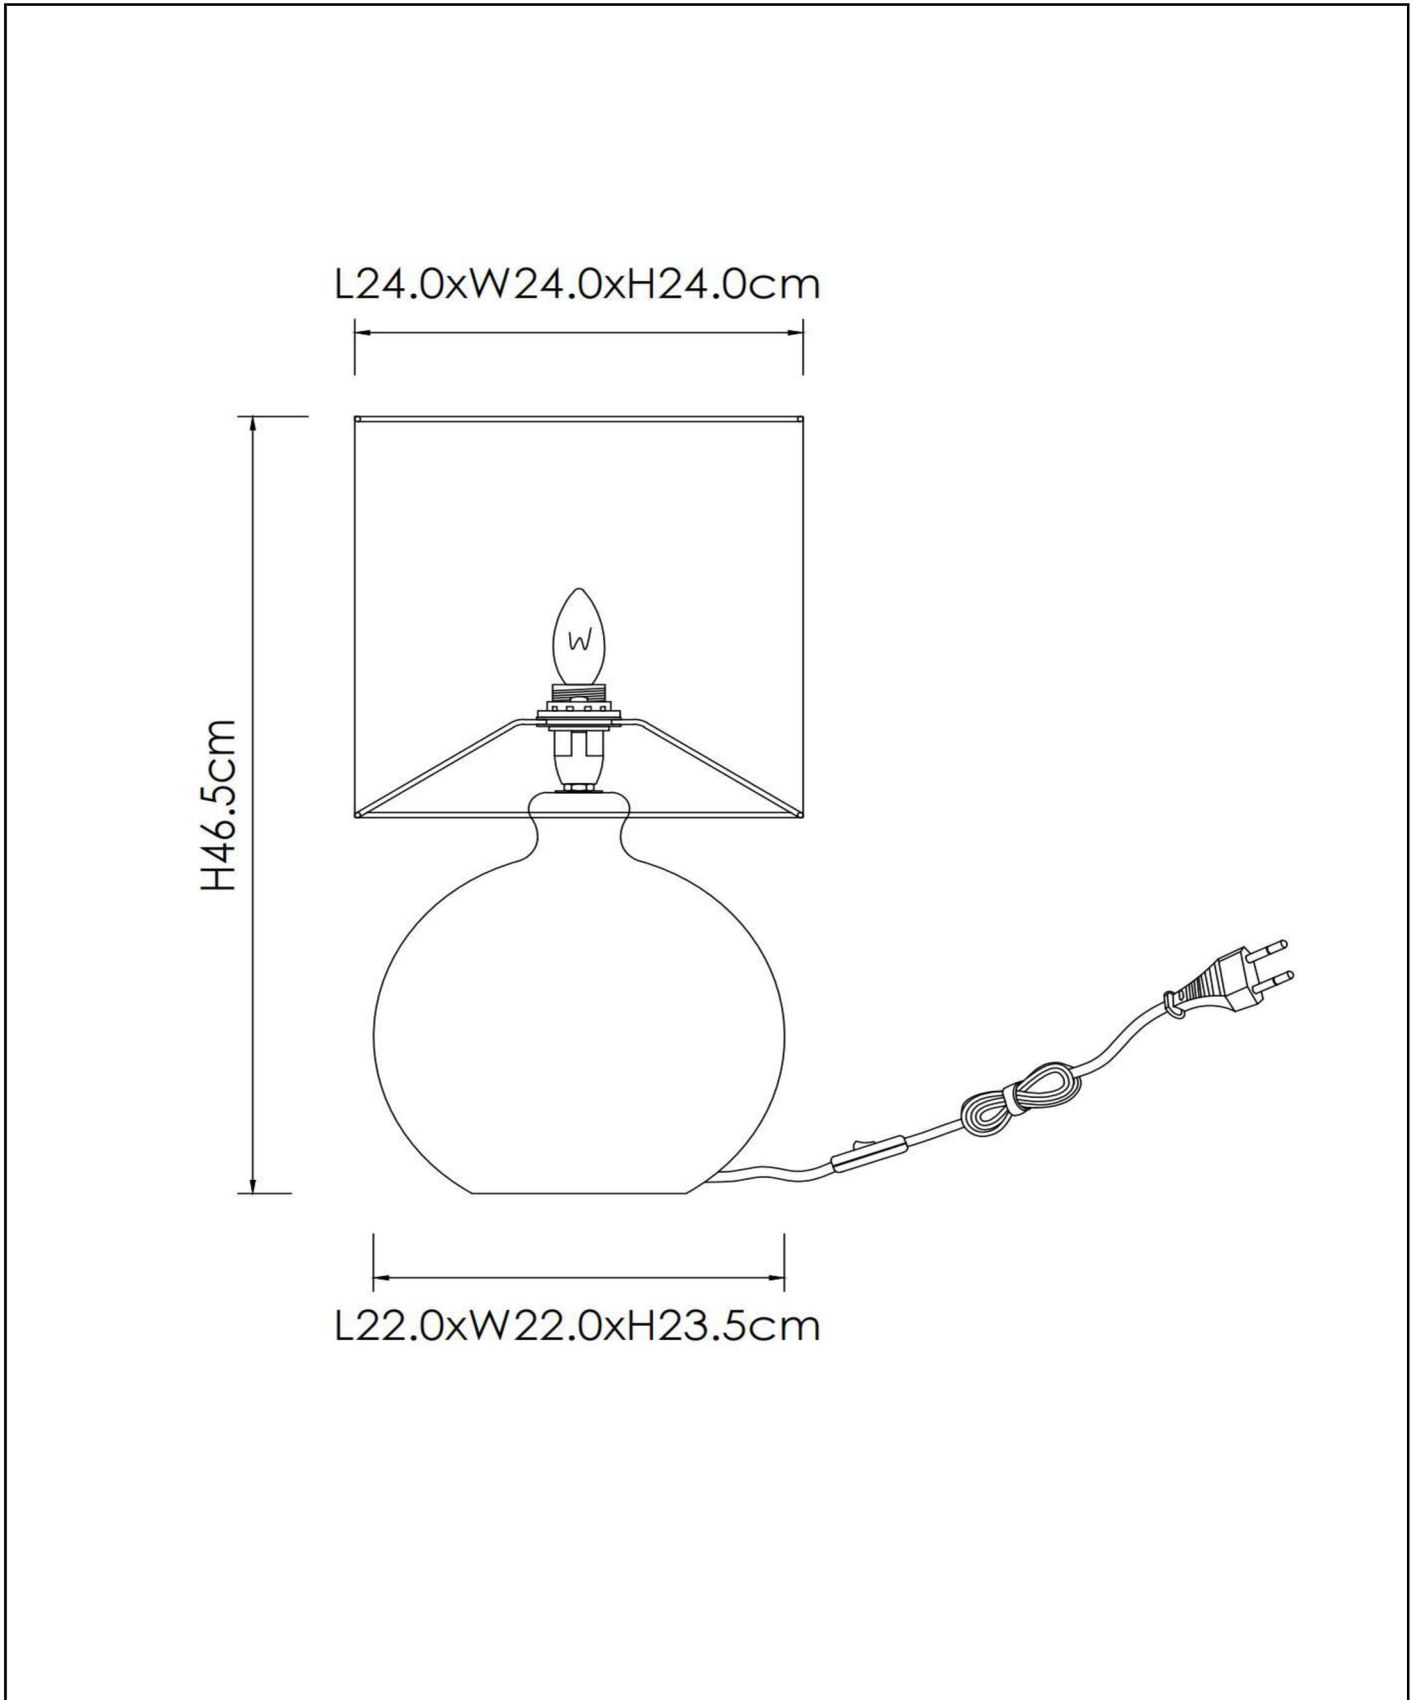

**ESTERAD**

Item number: 10519/8130  
EAN code: 54 11210 5936

For more specifications or dimensions of this product please visit [www.lucide.com](http://www.lucide.com)