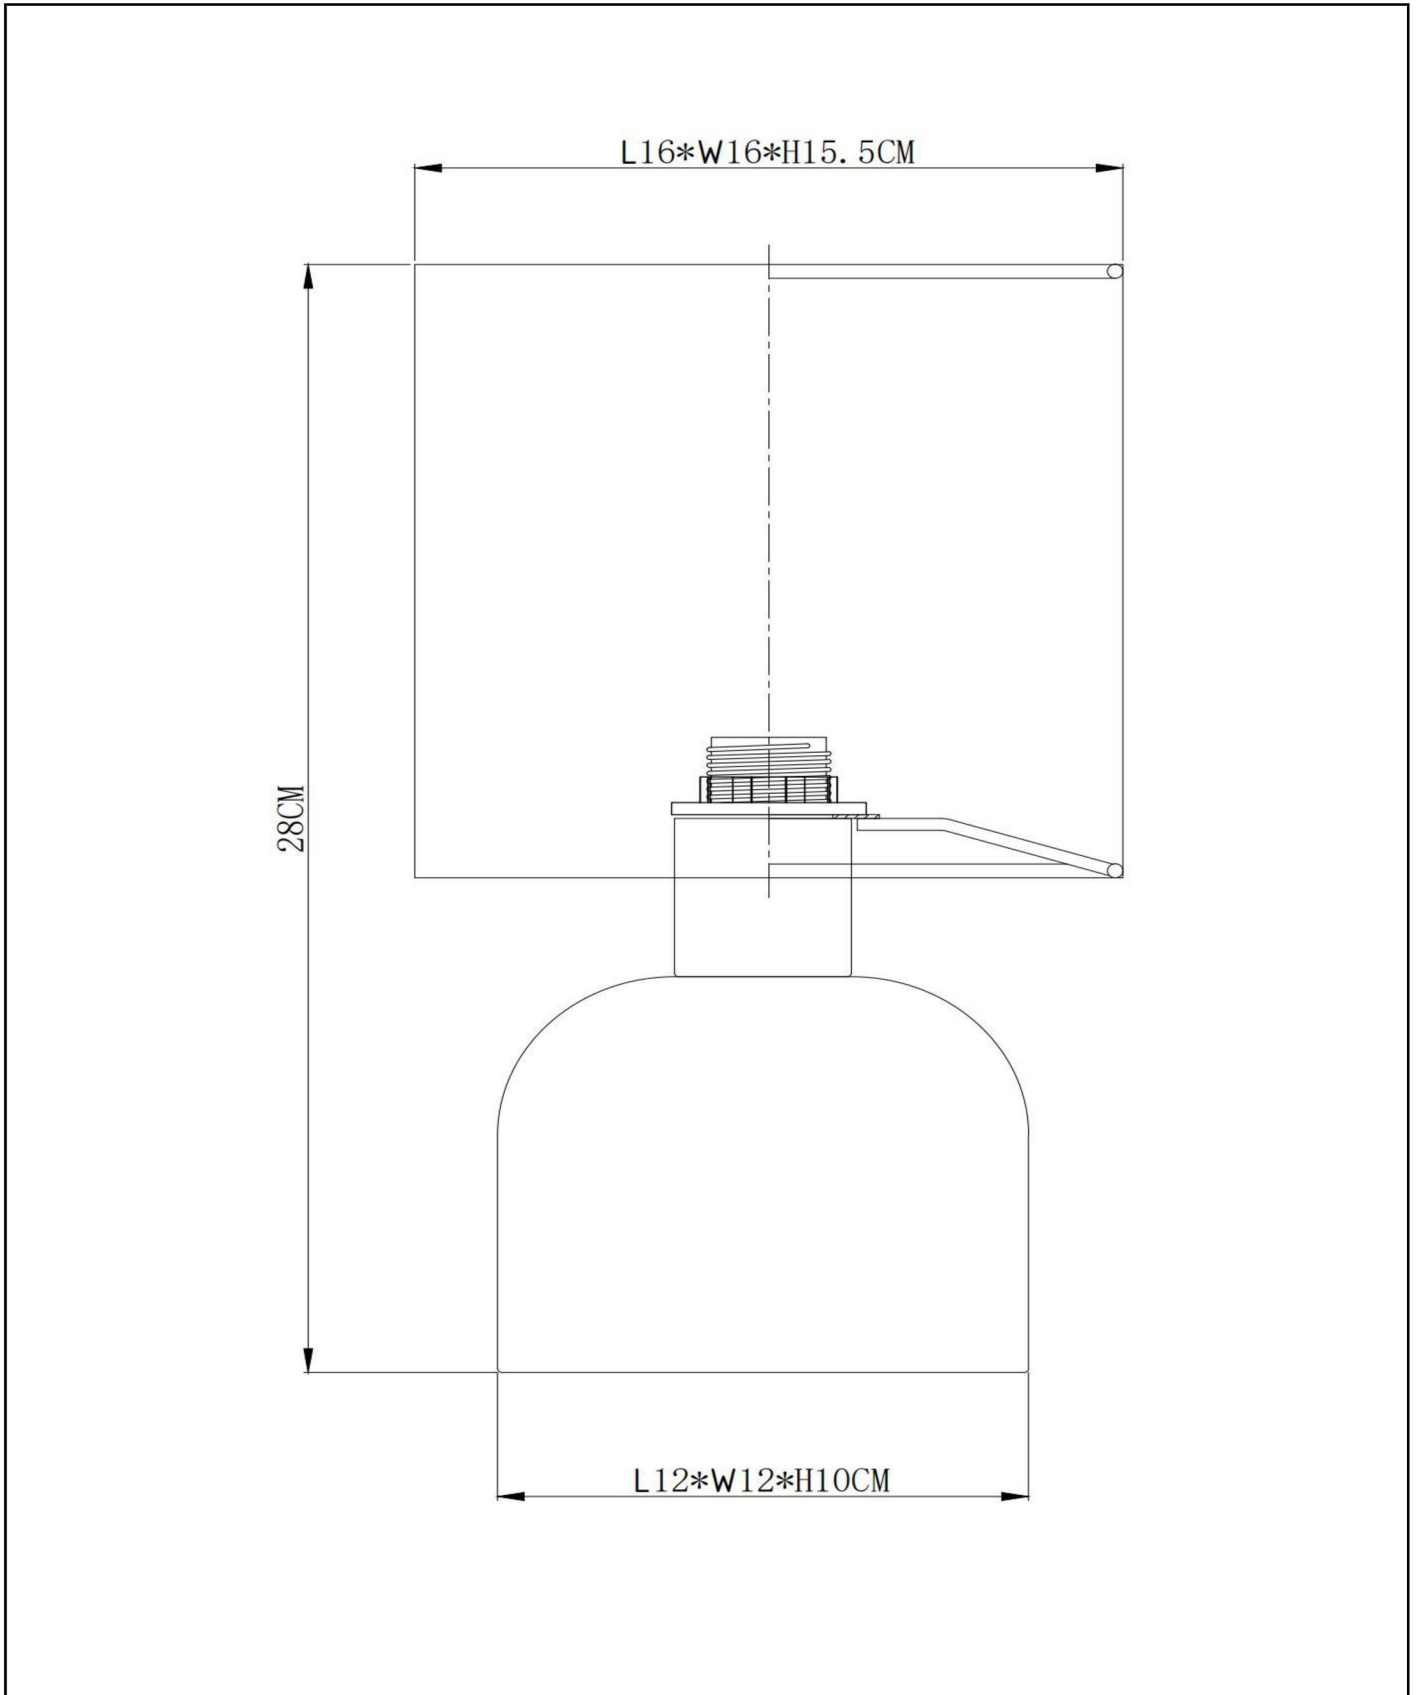

WOOLLY

Item number: 10516/0166
EAN code: 54 11212105882

For more specifications or dimensions of this product please visit www.lucide.com