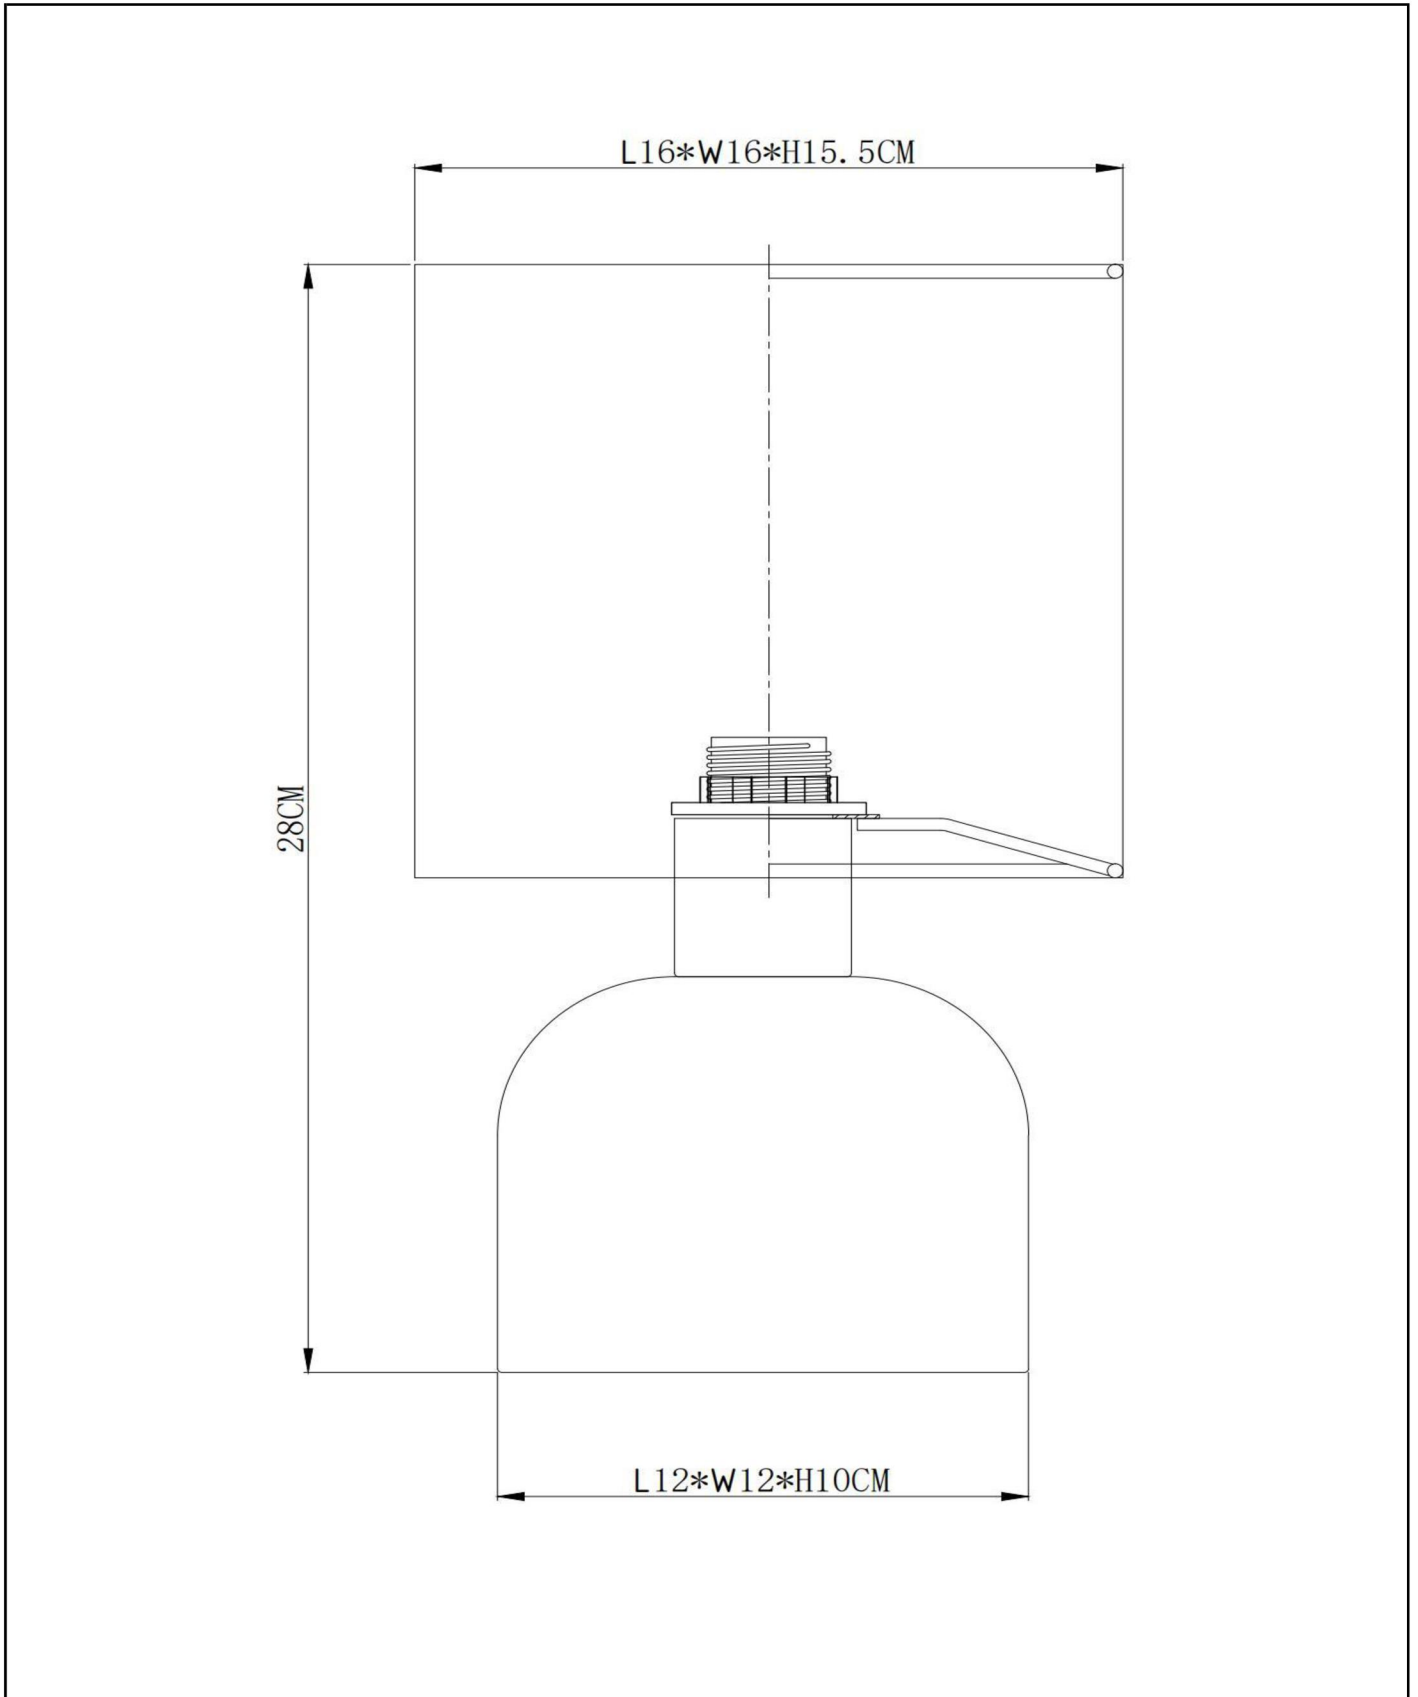

WOOLLY

Item number: 10516/0138
EAN code: 54 11212105875

For more specifications or dimensions of this product please visit www.lucide.com