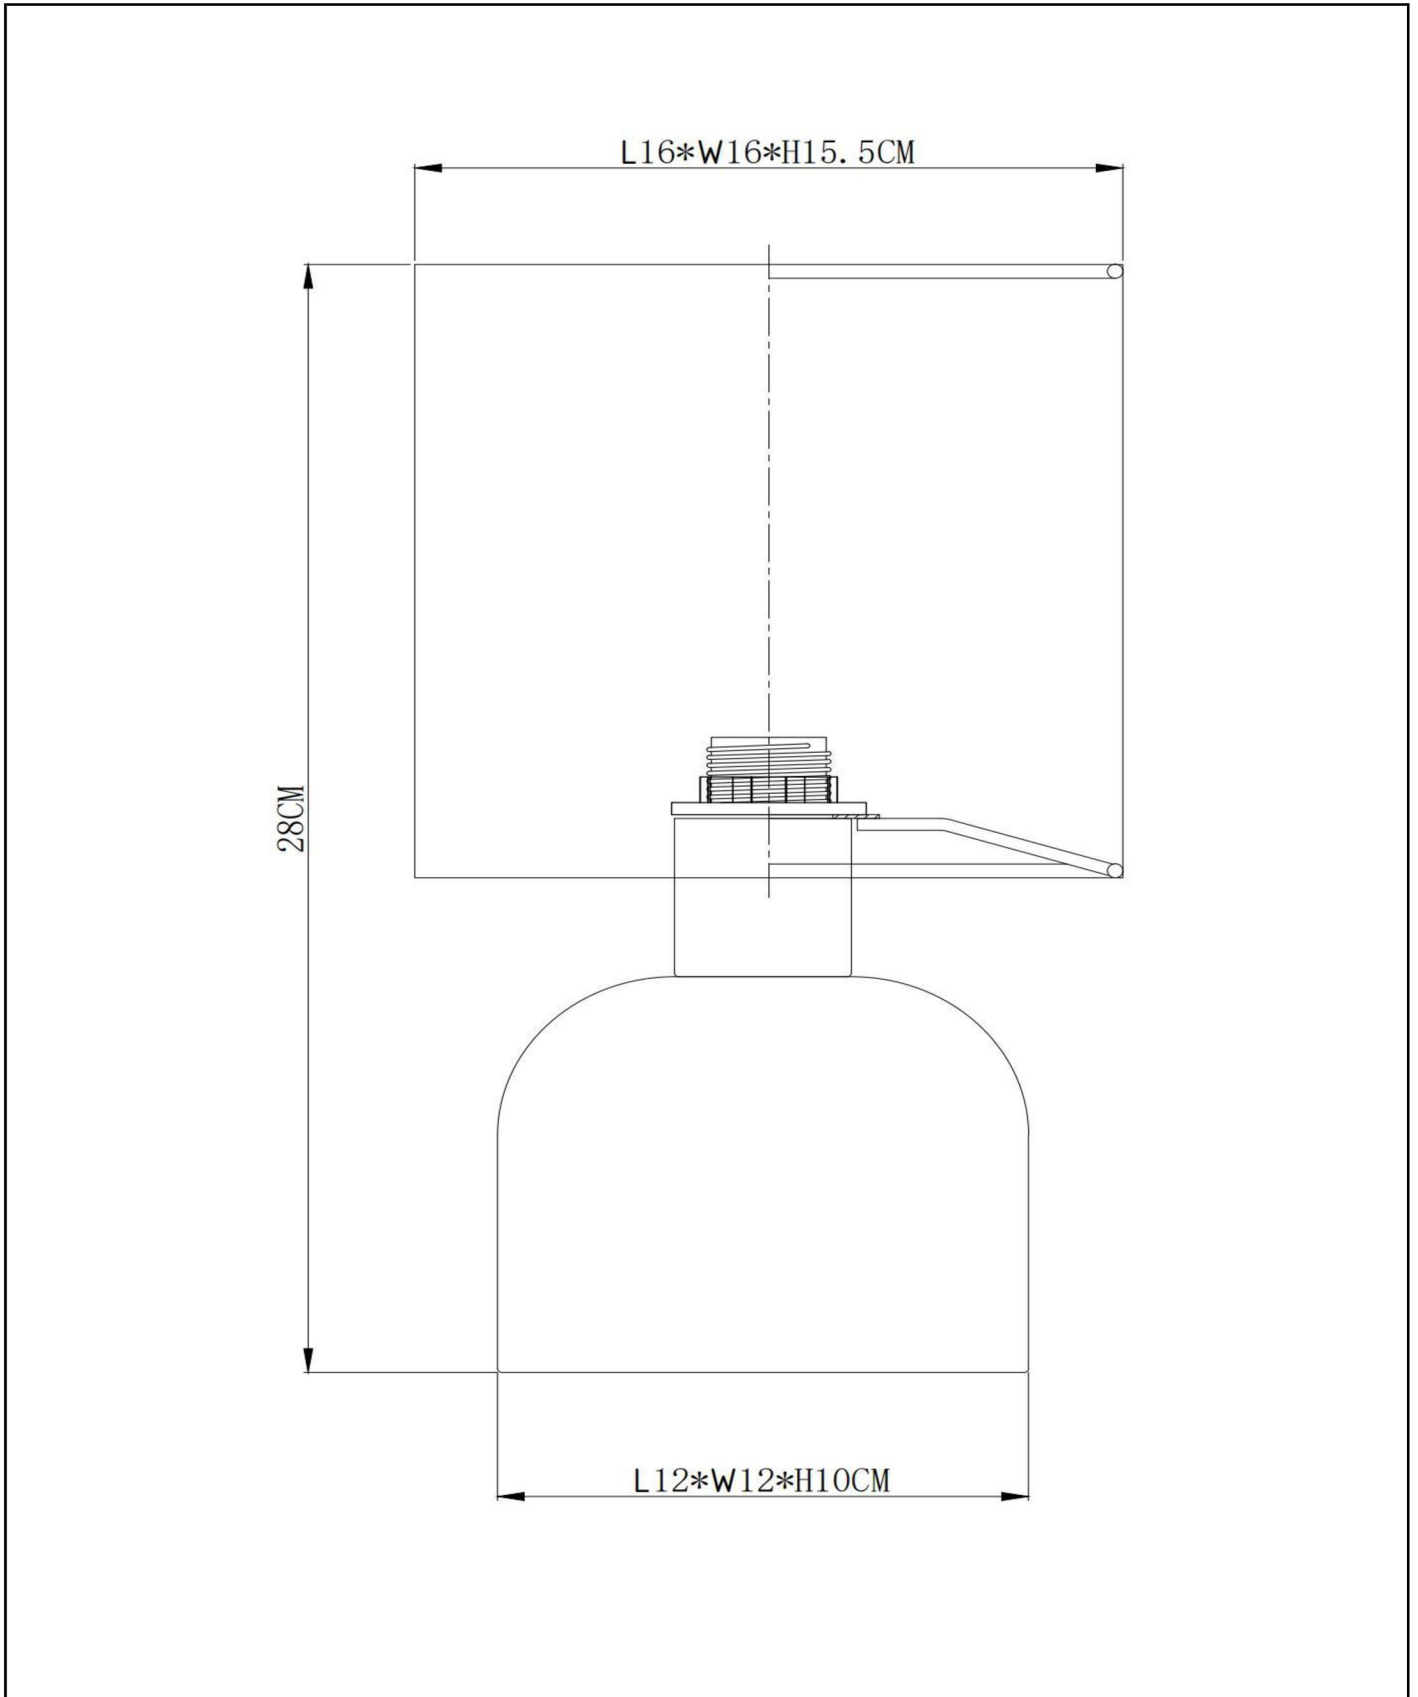

WOOLLY

Item number: 10516/0133
EAN code: 54 11212105868

For more specifications or dimensions of this product please visit www.lucide.com