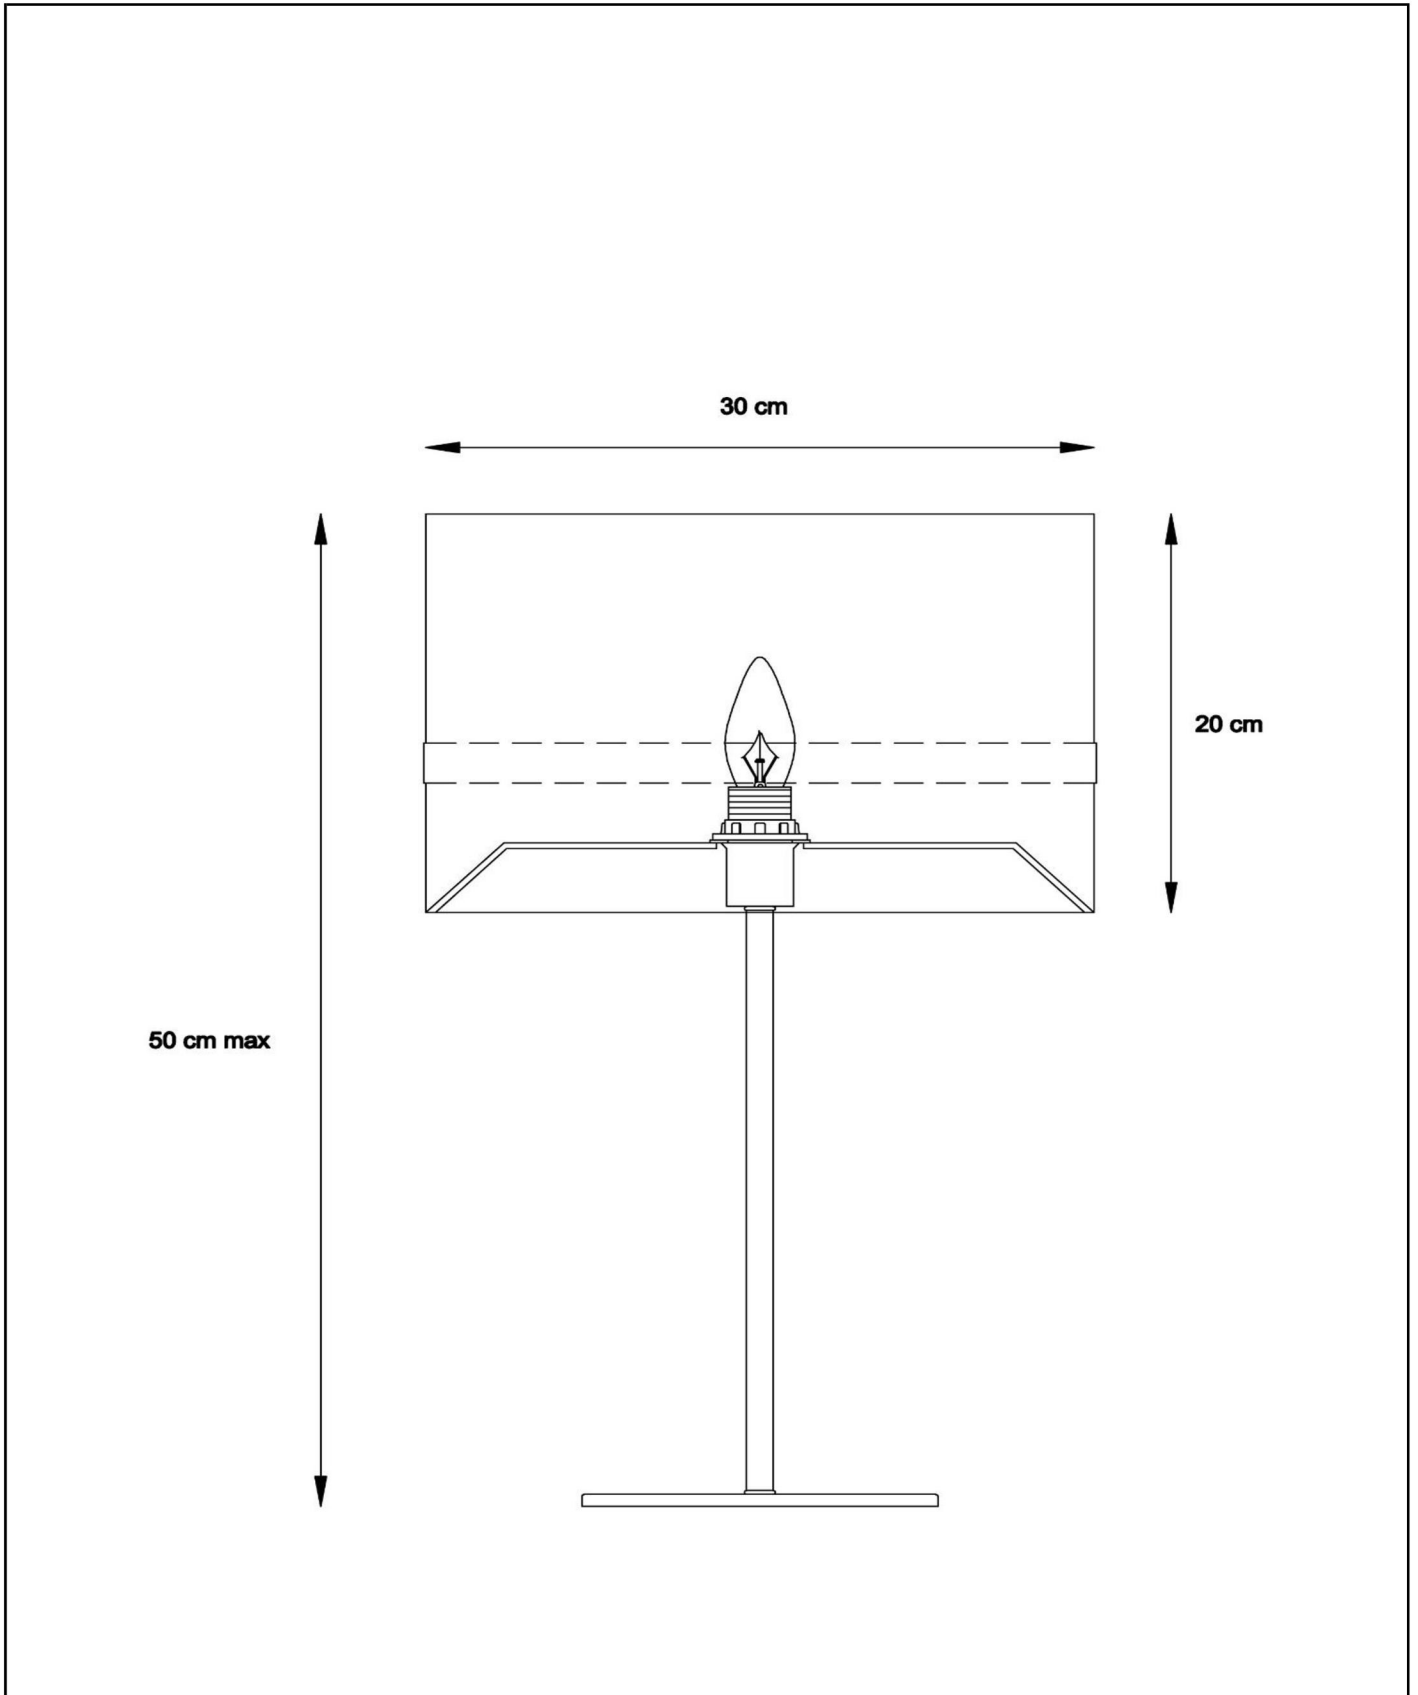

EXTRAVAGANZA TUSSE

Item number: 10509/81/66
EAN code: 54 11212105660

For more specifications or dimensions of this product please visit www.lucide.com