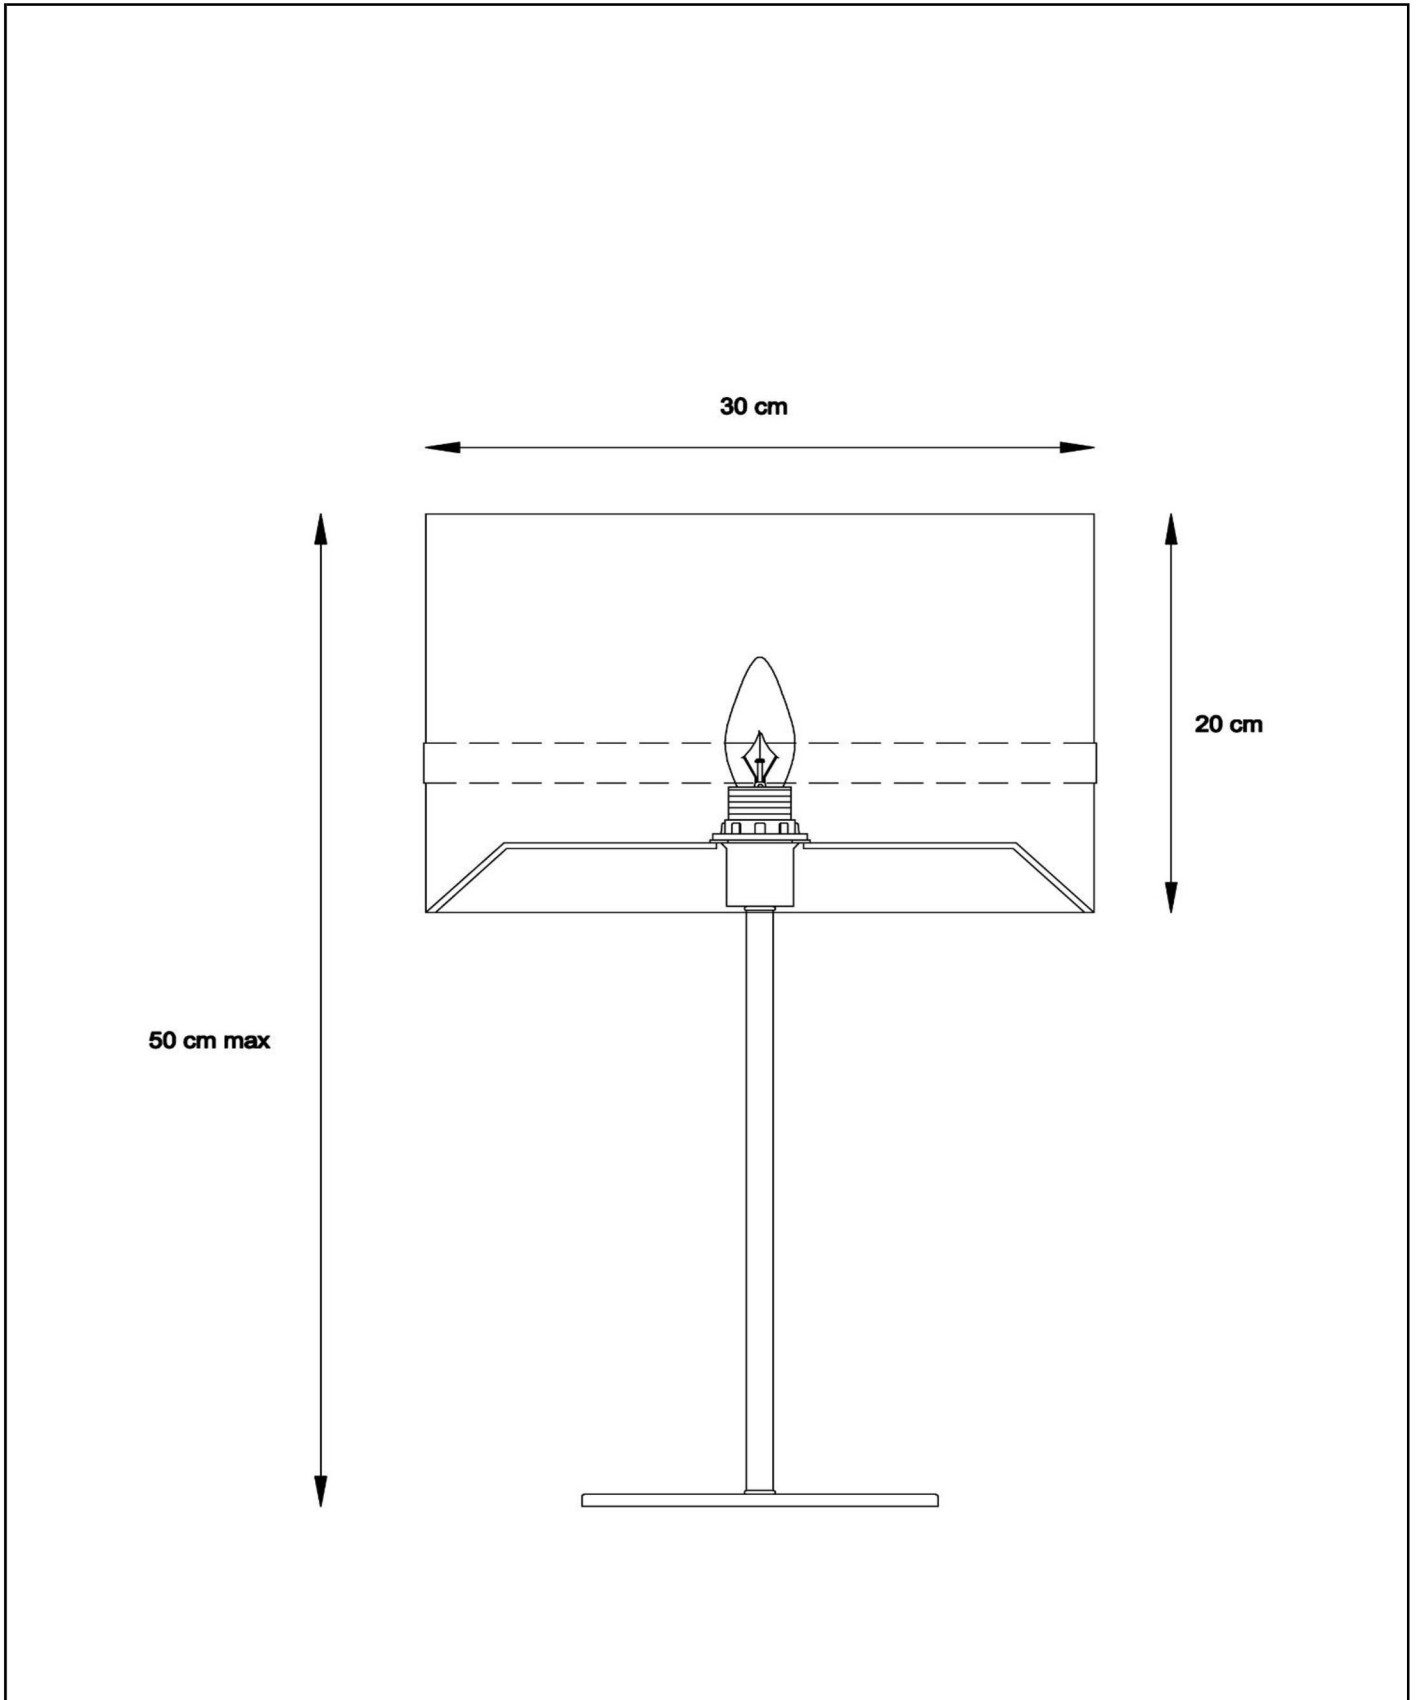

**EXTRAVAGANZA TUSSE**

Item number: 10509/81/35  
EAN code: 54 1121210 5653

For more specifications or dimensions of this product please visit [www.lucide.com](http://www.lucide.com)