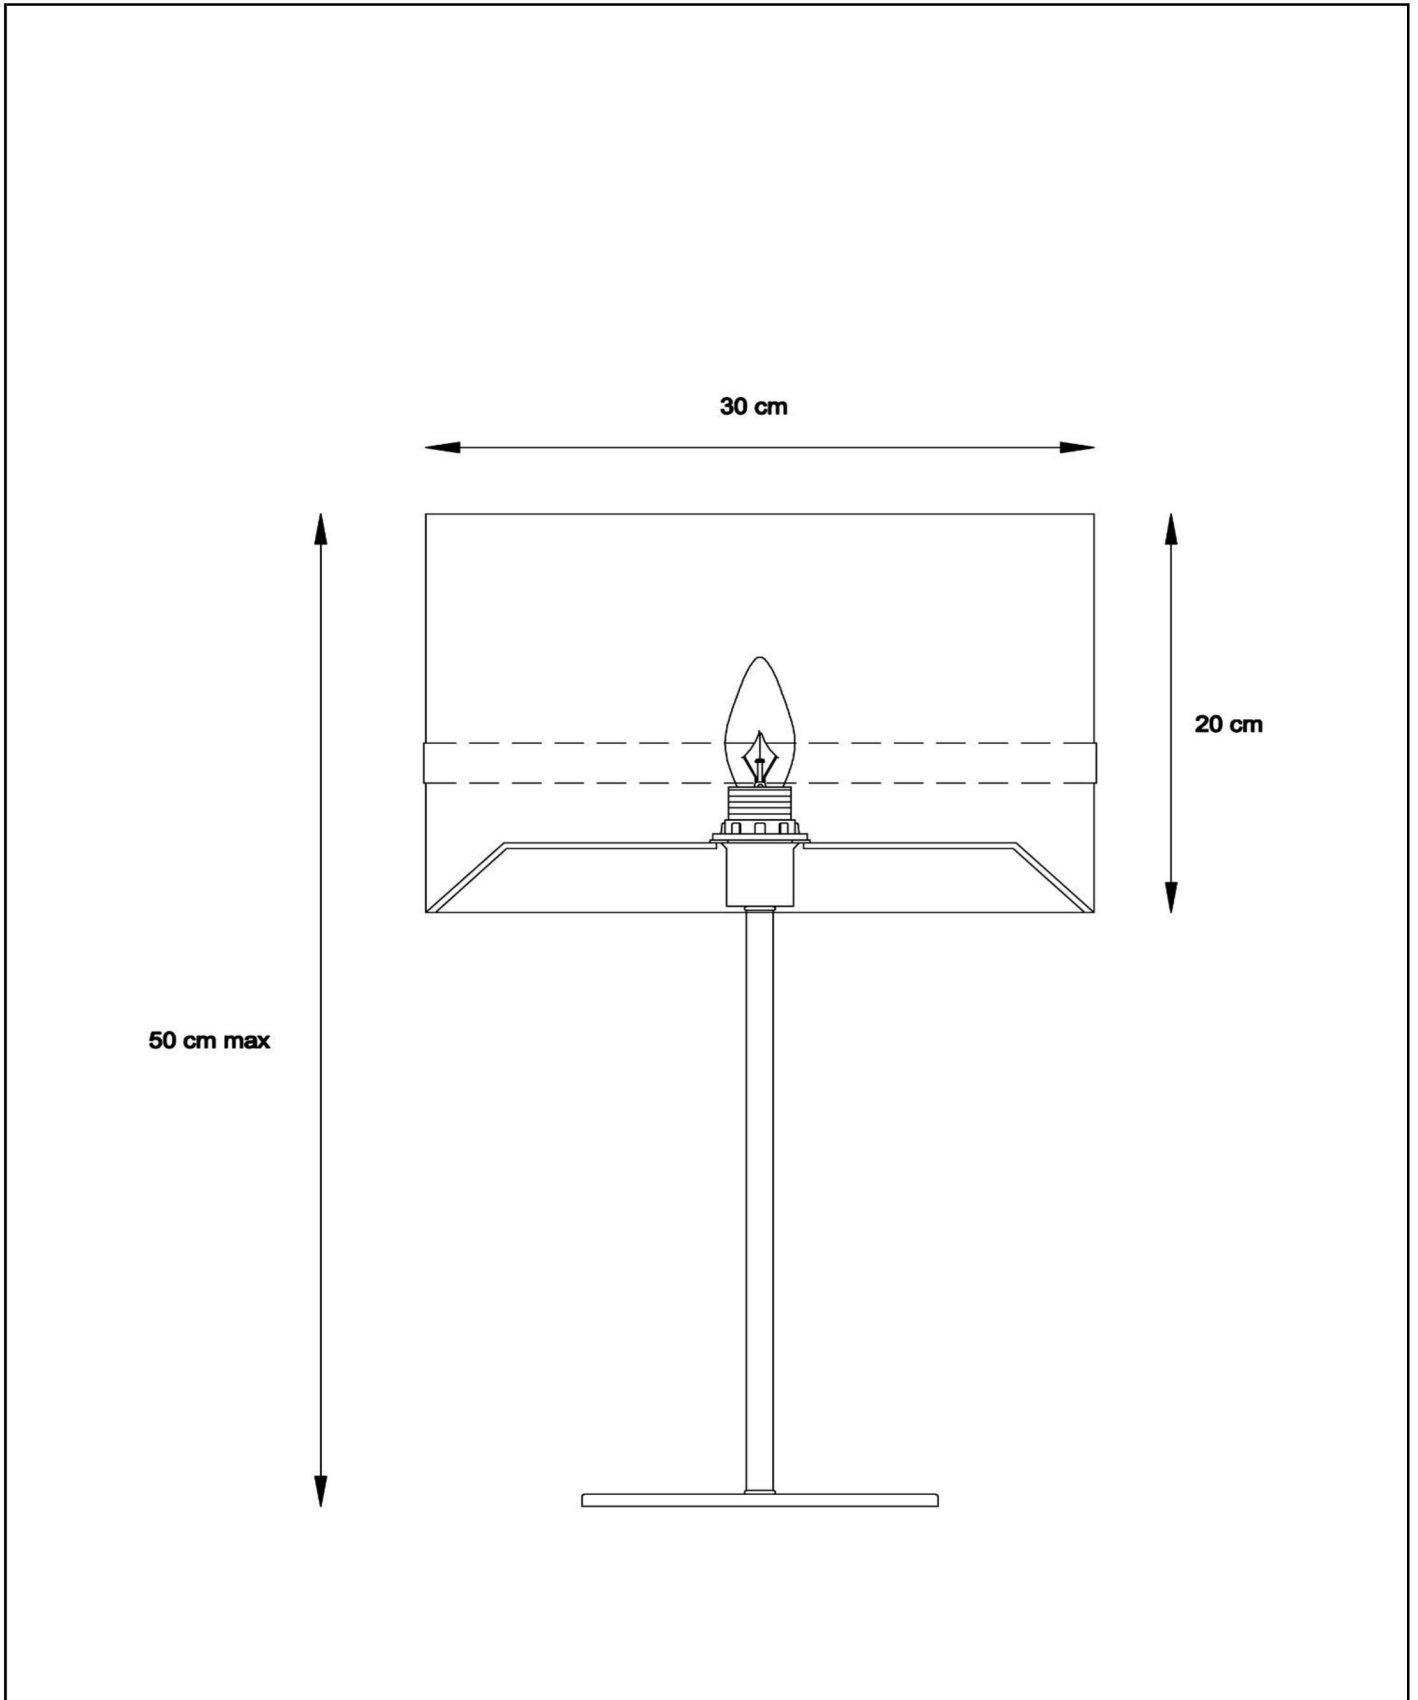

EXTRAVAGANZA TUSSE

Item number: 10509/81/33
EAN code: 54 11212105646

For more specifications or dimensions of this product please visit www.lucide.com