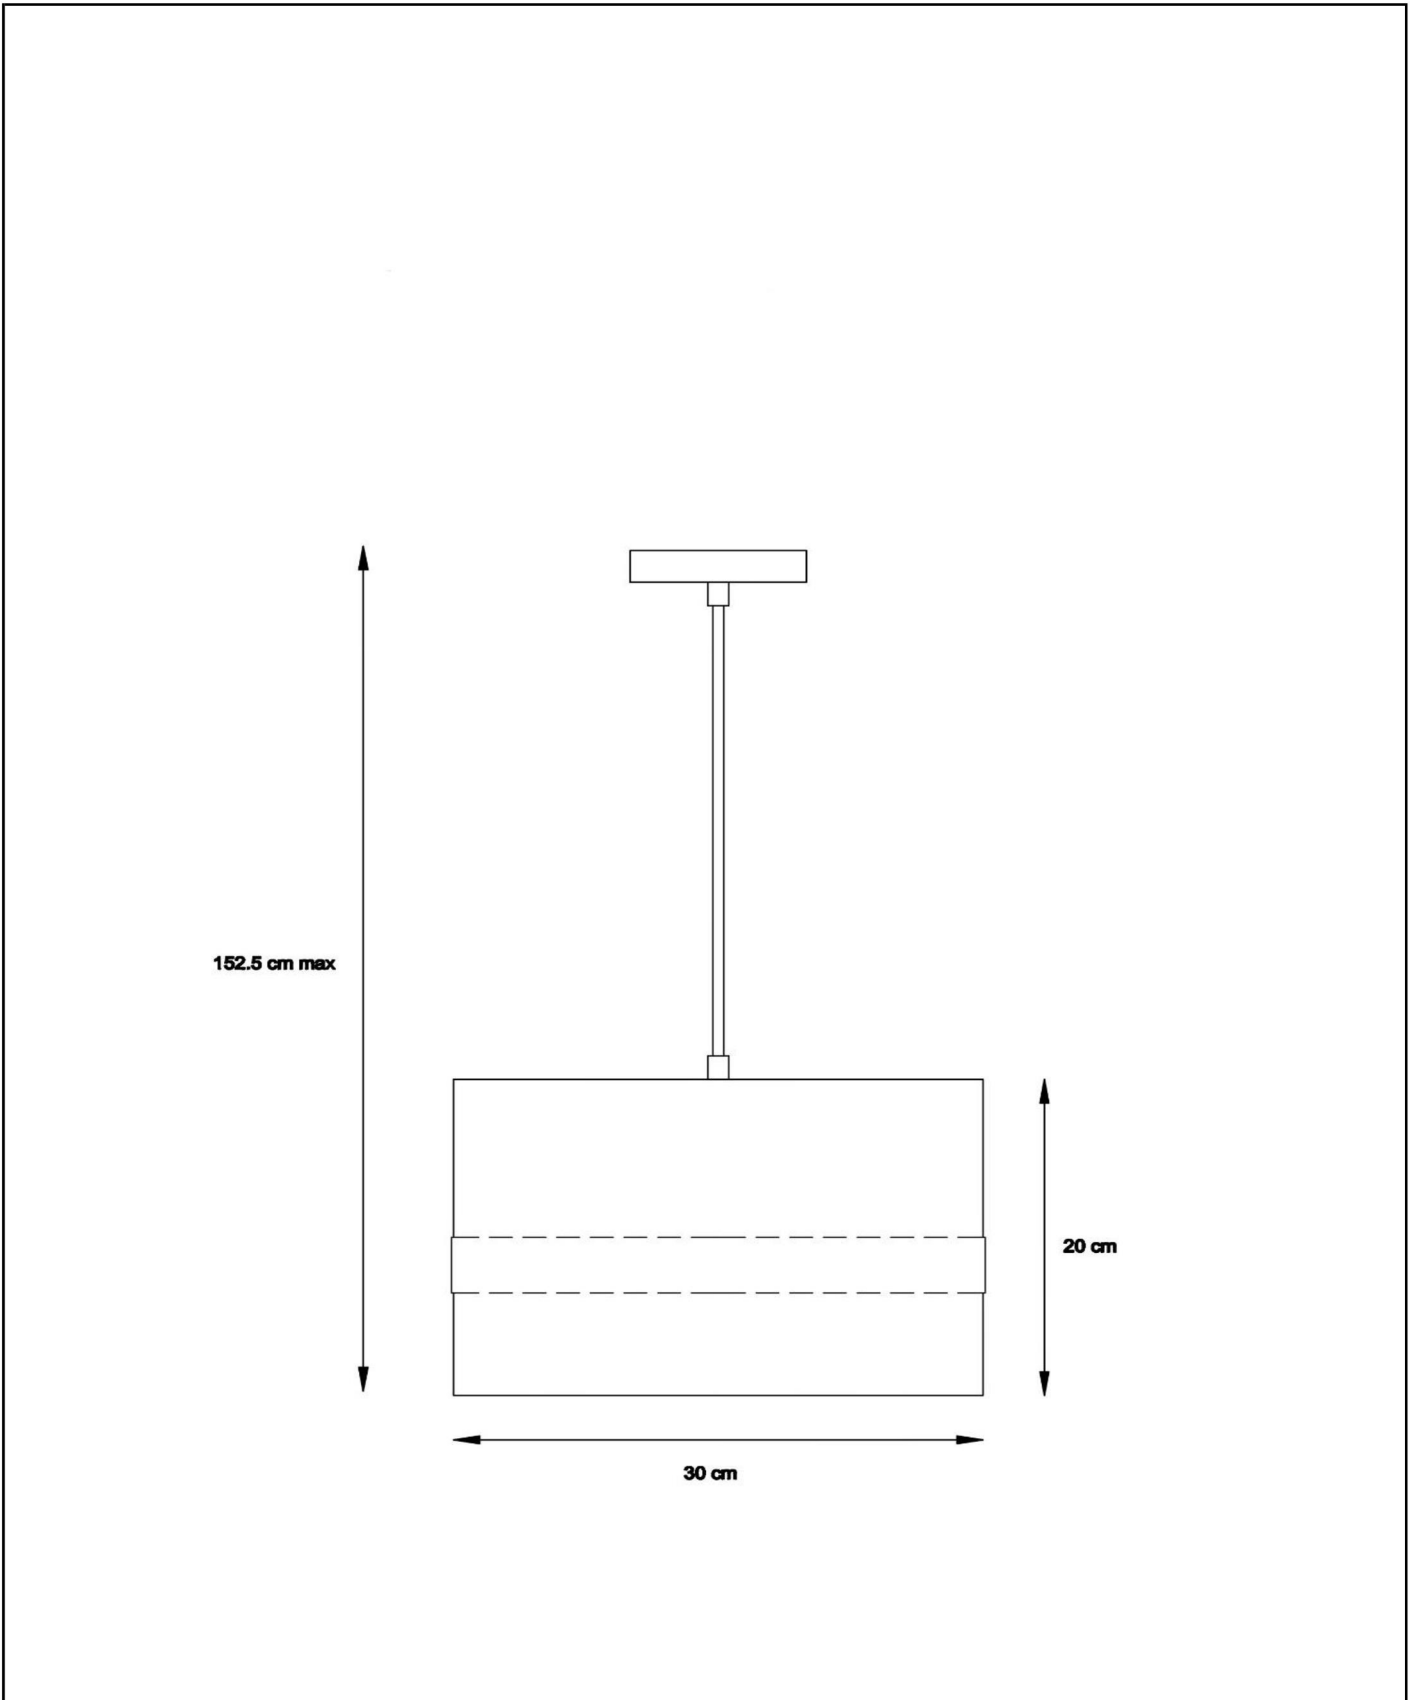

EXTRAVAGANZA TUSSE

Item number: 10409/0166
EAN code: 54 11212105639

For more specifications or dimensions of this product please visit www.lucide.com